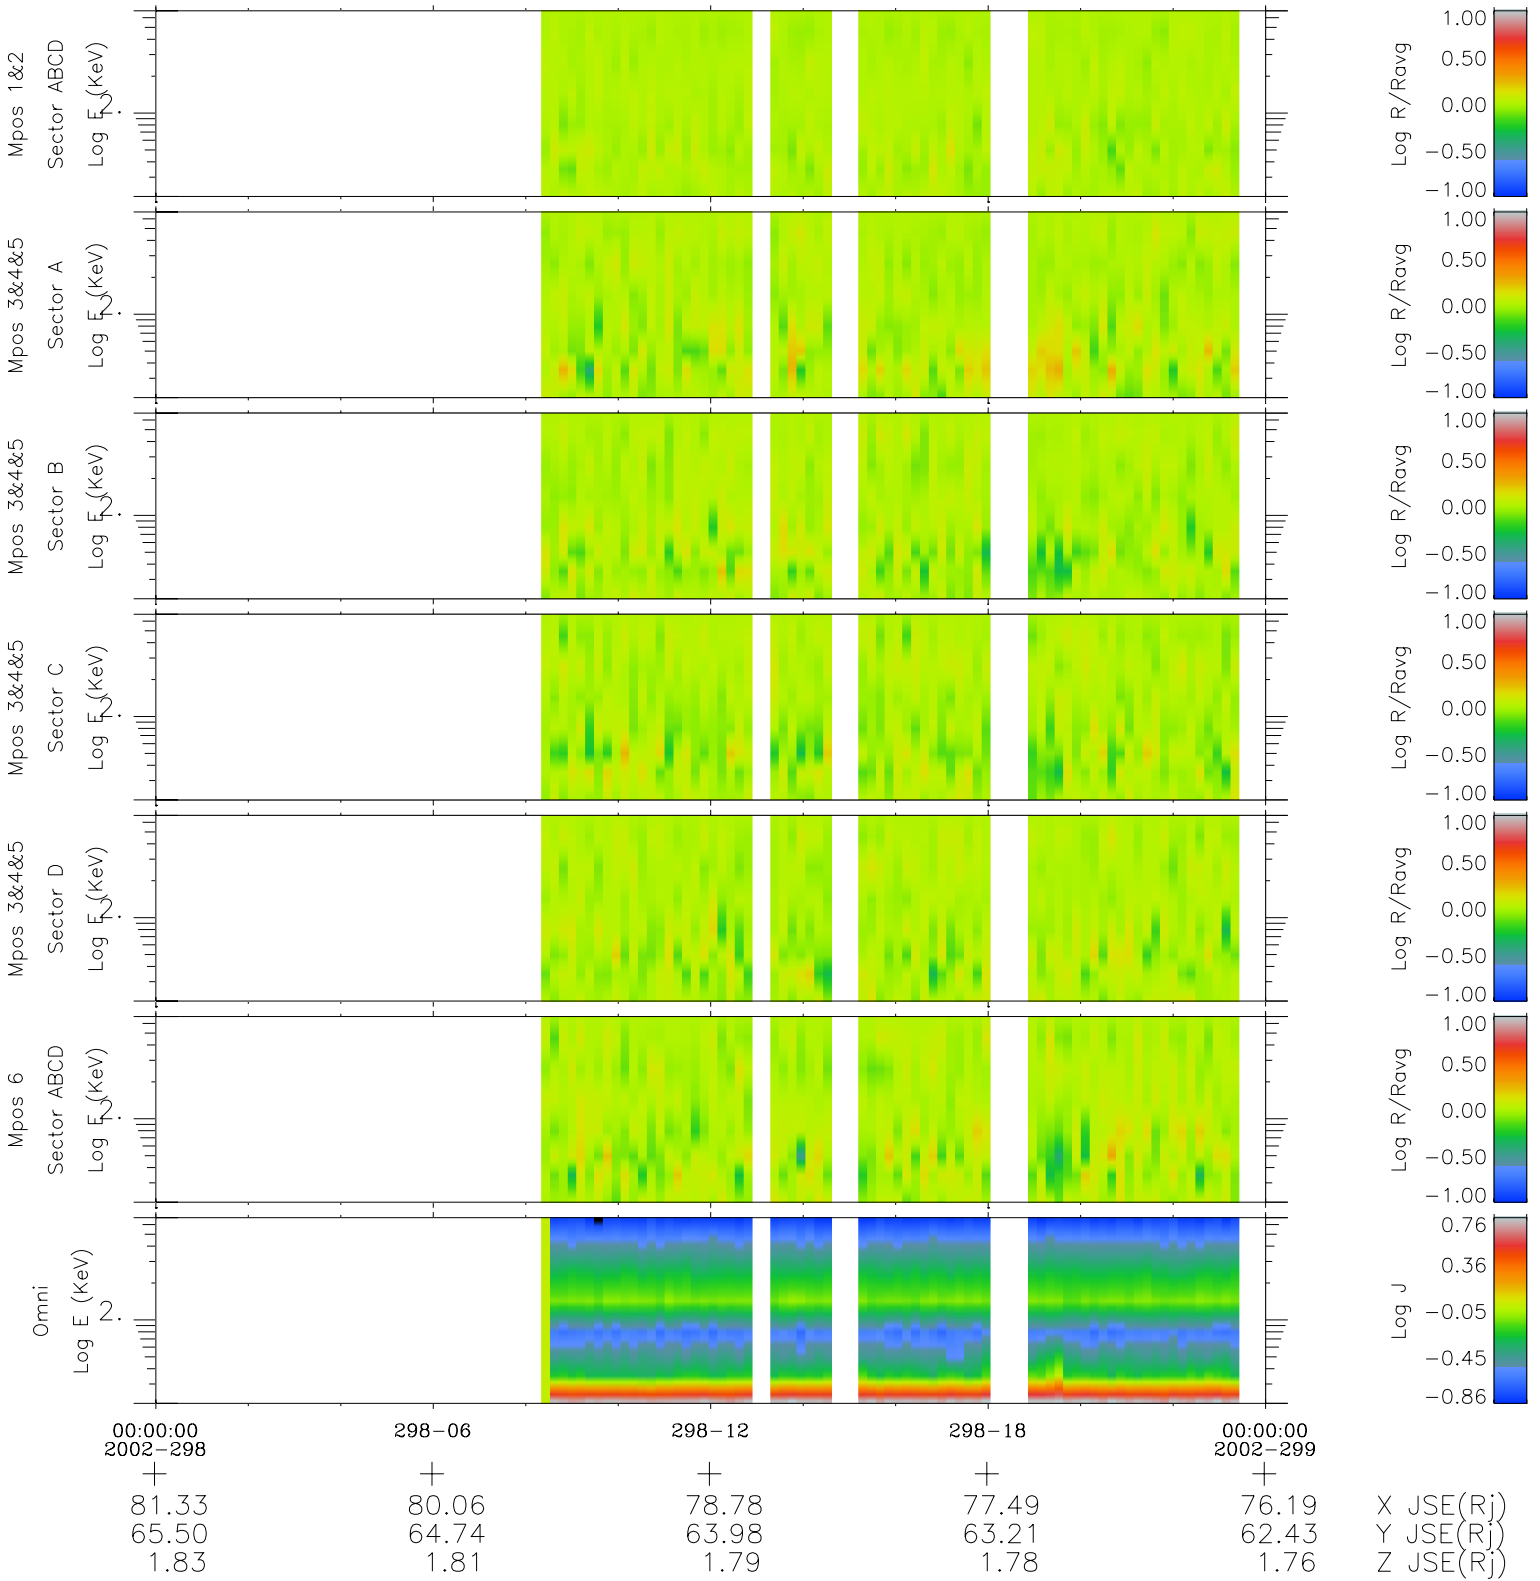

Galileo EPD Real Time R6 Electrons Spectra 02298

Software Version: RTSPEC_R6 V 1.20
 Data Production: 08-00-03
 Plot Production: Wed Jan 8 02:54:50 2003
 Color File: wondr3
 Geofactor File: 1.1

- ◇ = Jupiter look direction
- = Corotation look direction