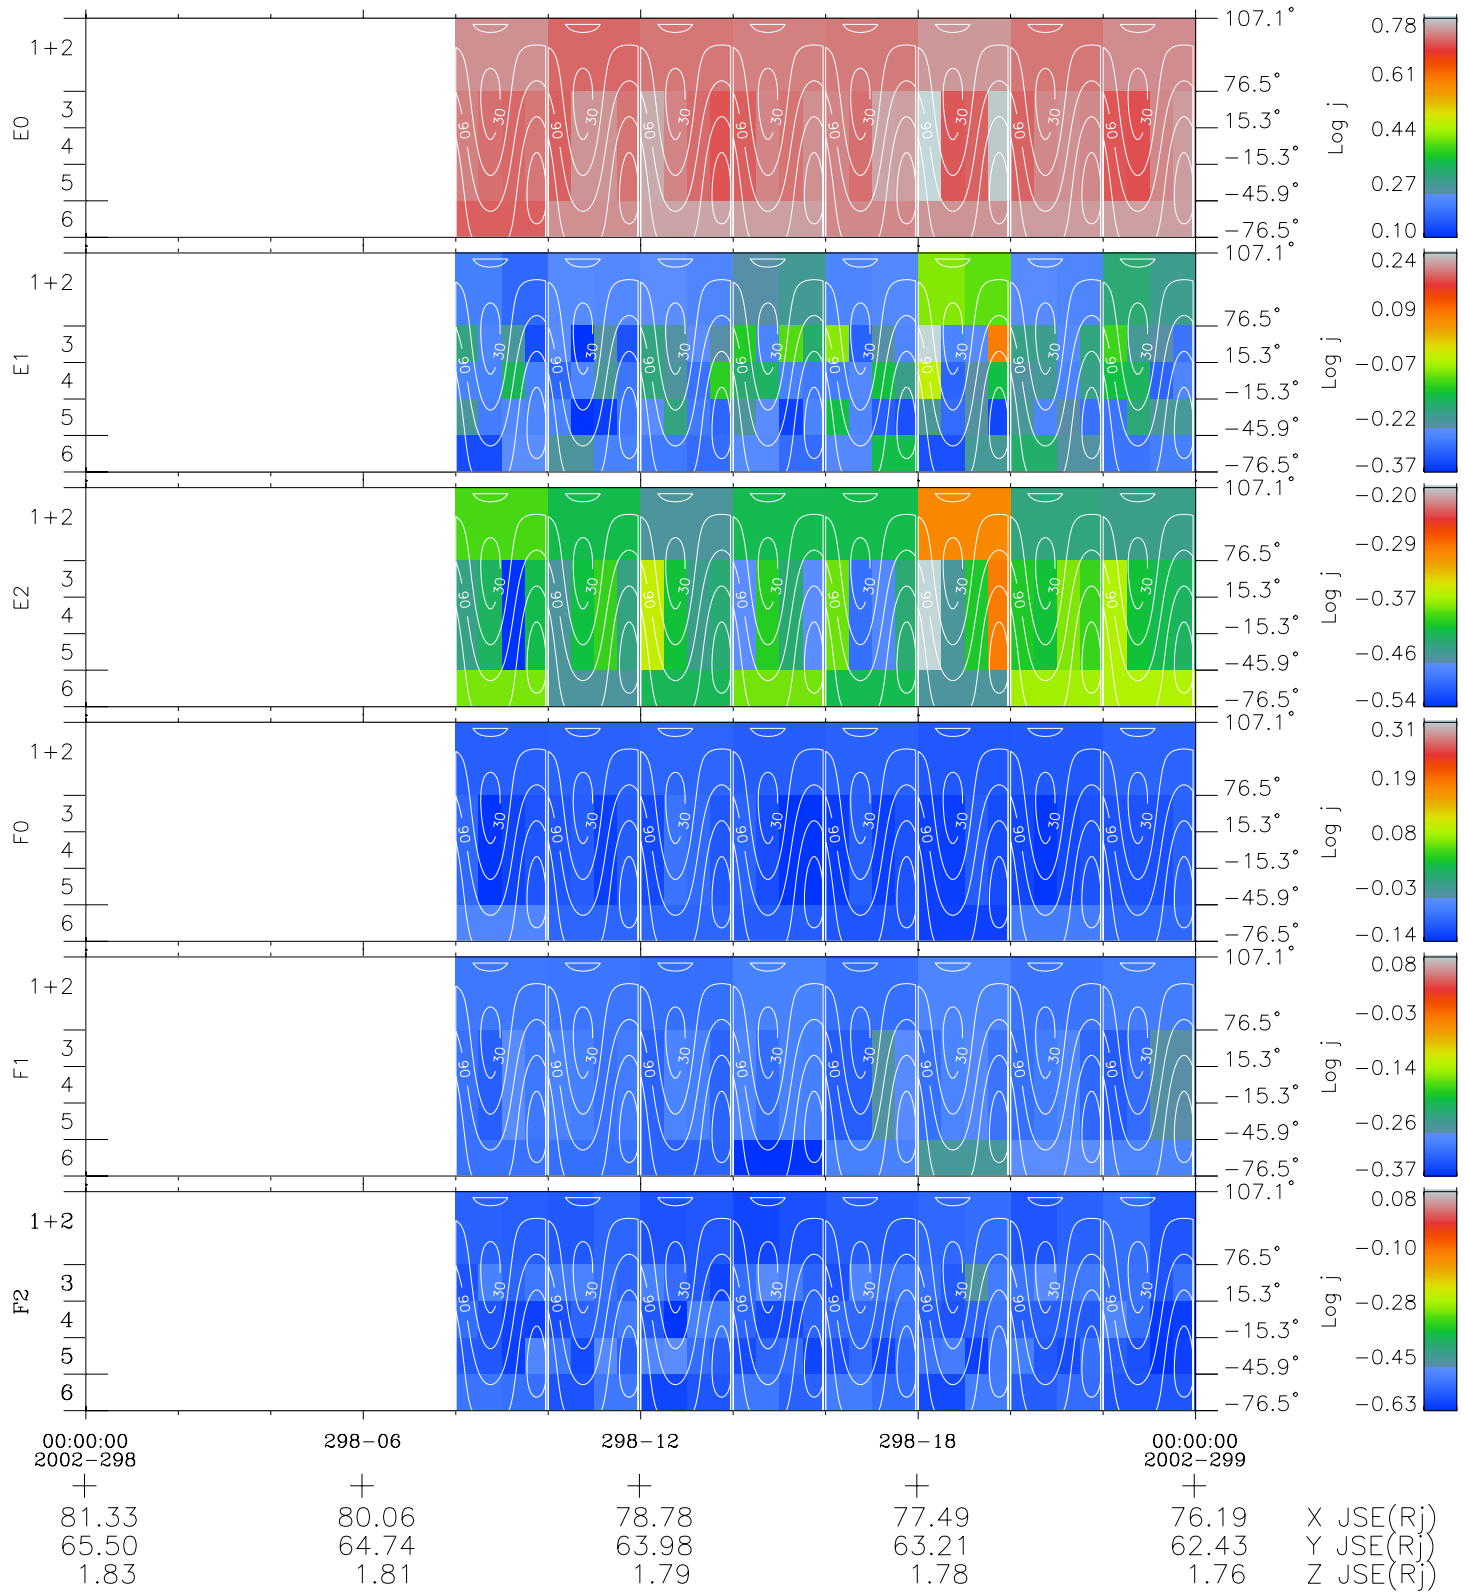

Galileo EPD Real Time All-Sky Anisotropies 02298

Software Version: RTSKY_FLUX V 1.20
 Data Production: 08-00-03
 Plot Production: Wed Jan 8 02:55:11 2003
 Color File: wondr3
 Geofactor File: 1.1

- ◇ = Jupiter look direction
- = Corotation look direction