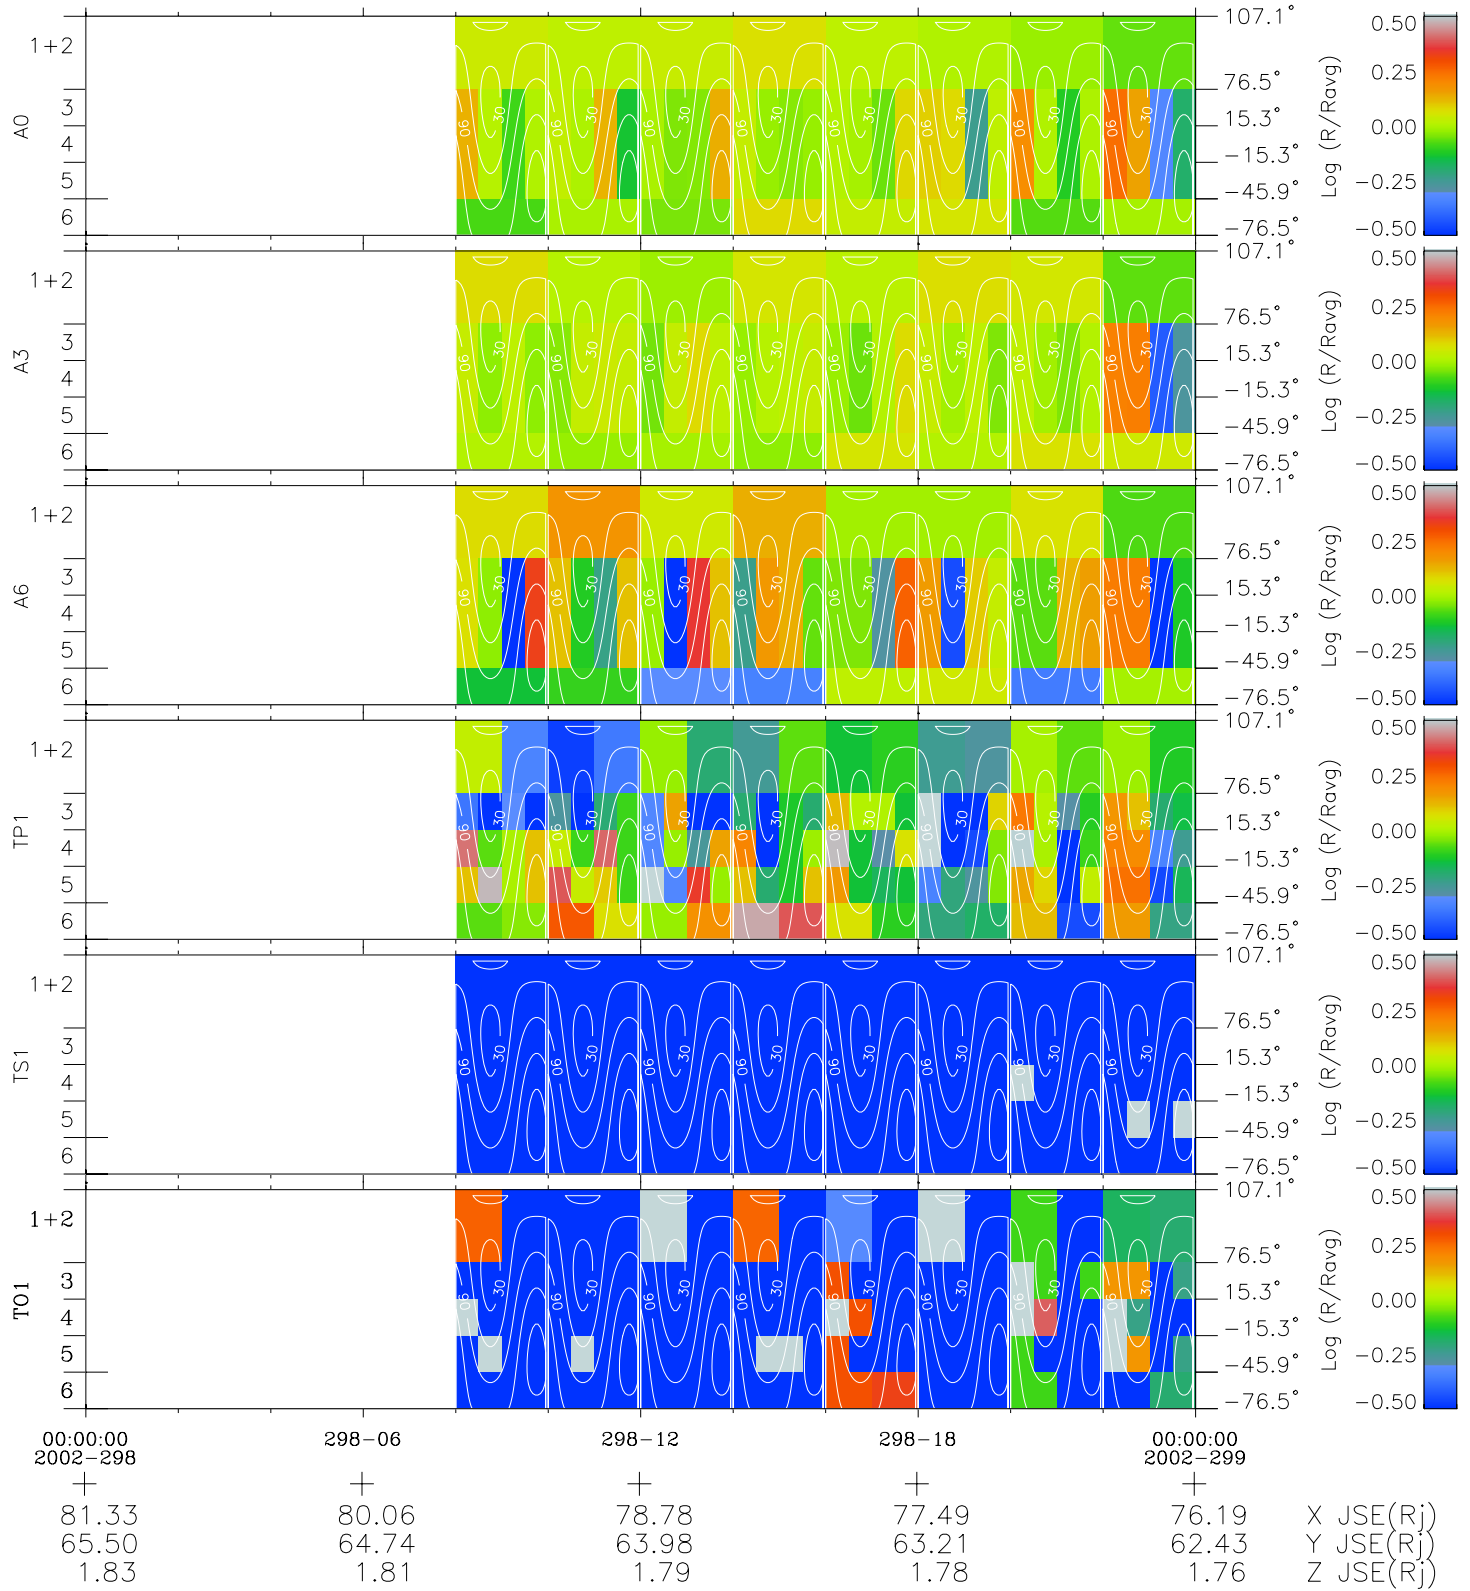

Galileo EPD Real Time All-Sky Anisotropies 02298

Software Version: RTSKY_MEAN V 1.20
 Data Production: 08-00-03
 Plot Production: Wed Jan 8 02:54:58 2003
 Color File: wondr3
 Geofactor File: 1.1

- ◇ = Jupiter look direction
- = Corotation look direction