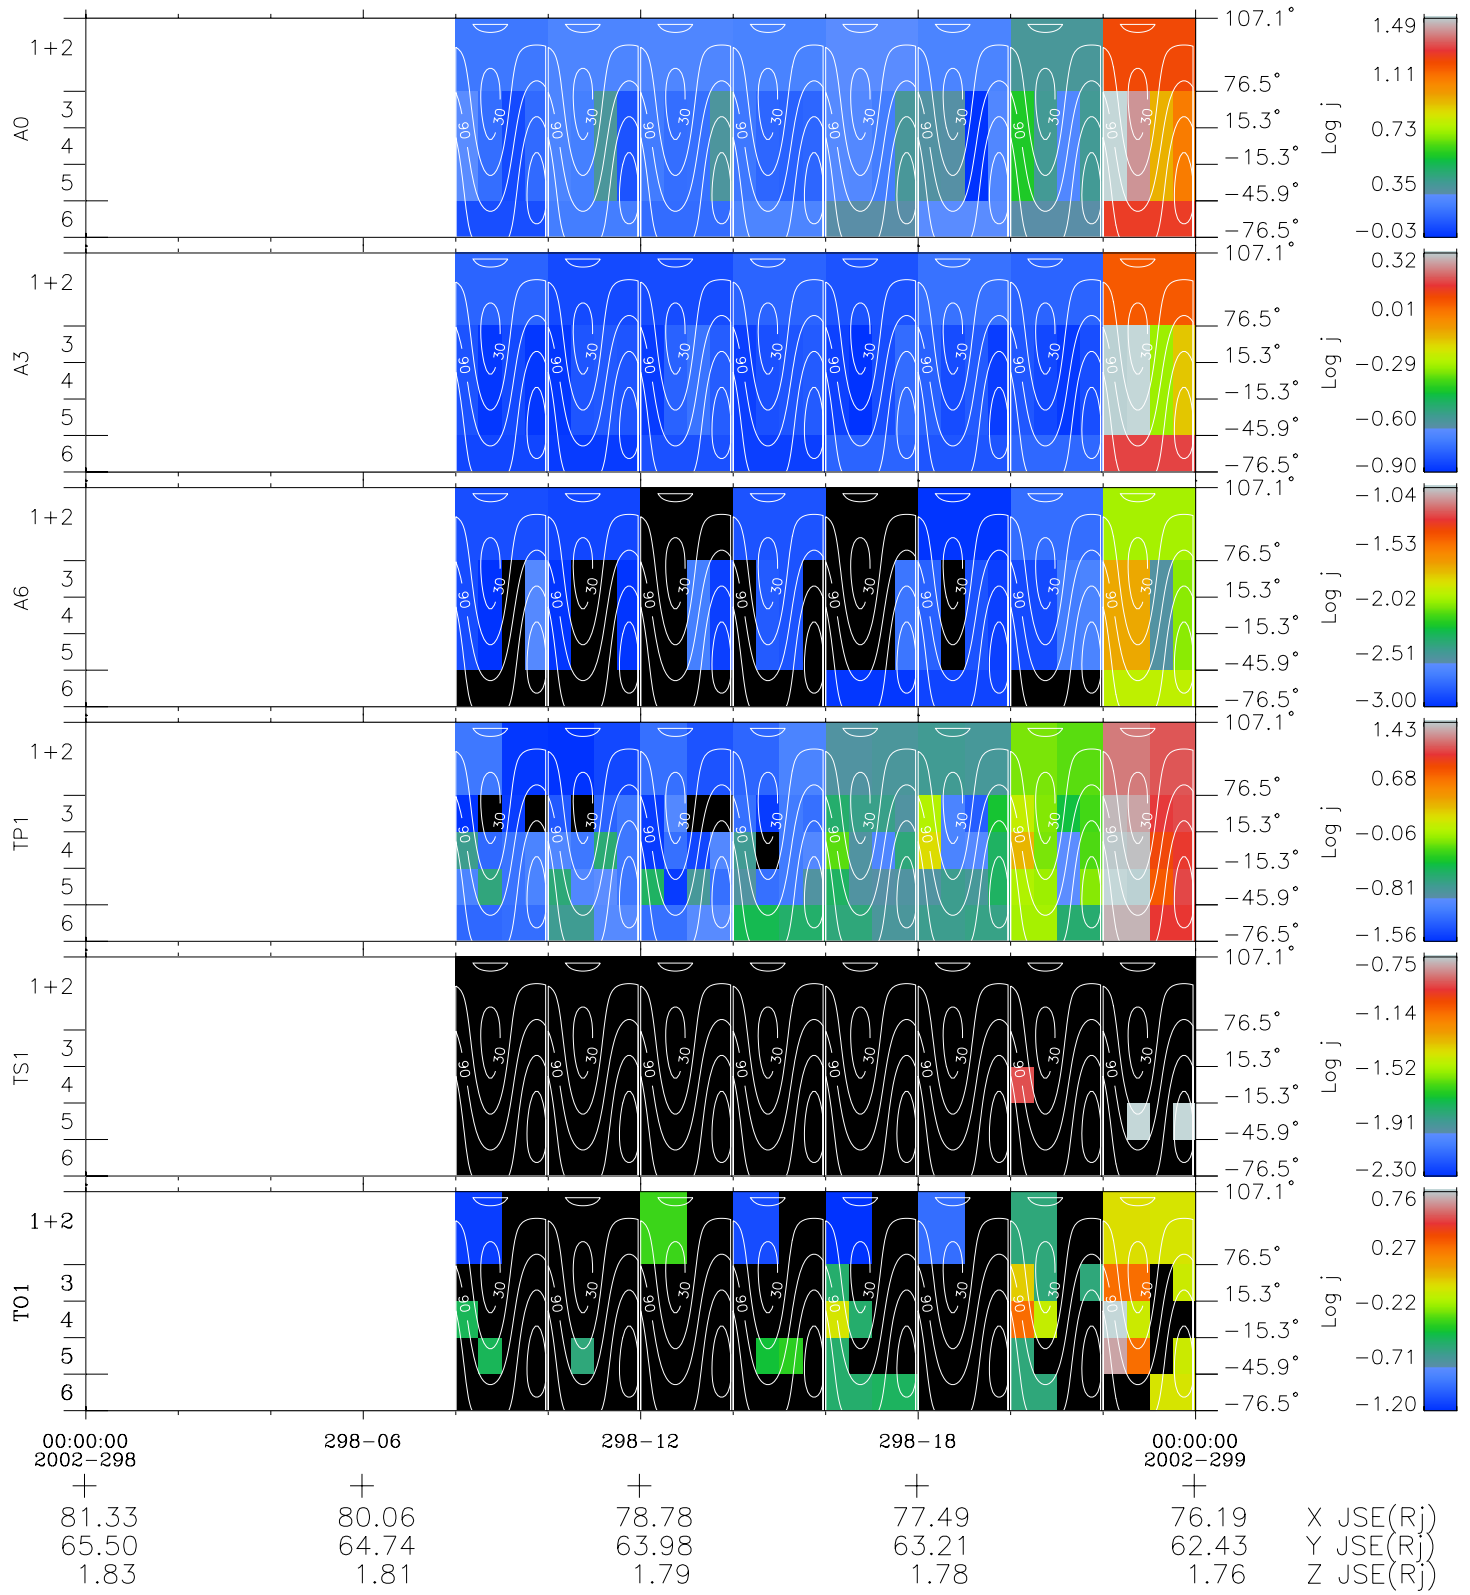

Galileo EPD Real Time All-Sky Anisotropies 02298

Software Version: RTSKY_FLUX V 1.20
 Data Production: 08-00-03
 Plot Production: Wed Jan 8 02:55:07 2003
 Color File: wondr3
 Geofactor File: 1.1

- ◇ = Jupiter look direction
- = Corotation look direction