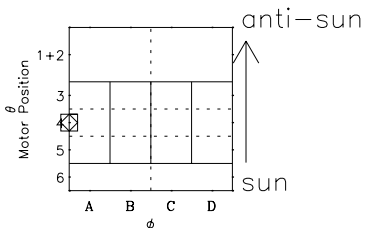

Galileo EPD Real-Time Six-Sector 02298

Software Version: RTLINE_R6 V 1.20
Data Production: 08-00-03
Plot Production: Wed Jan 8 02:56:10 2003

◇ = Jupiter look direction
□ = Corotation look direction