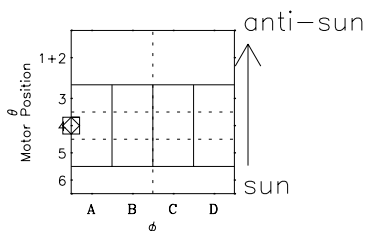

Galileo EPD Real-Time Six-Sector 02298

Software Version: RTLINE_R6 V 1.20
Data Production: 08-00-03
Plot Production: Wed Jan 8 02:56:10 2003

◇ = Jupiter look direction
□ = Corotation look direction