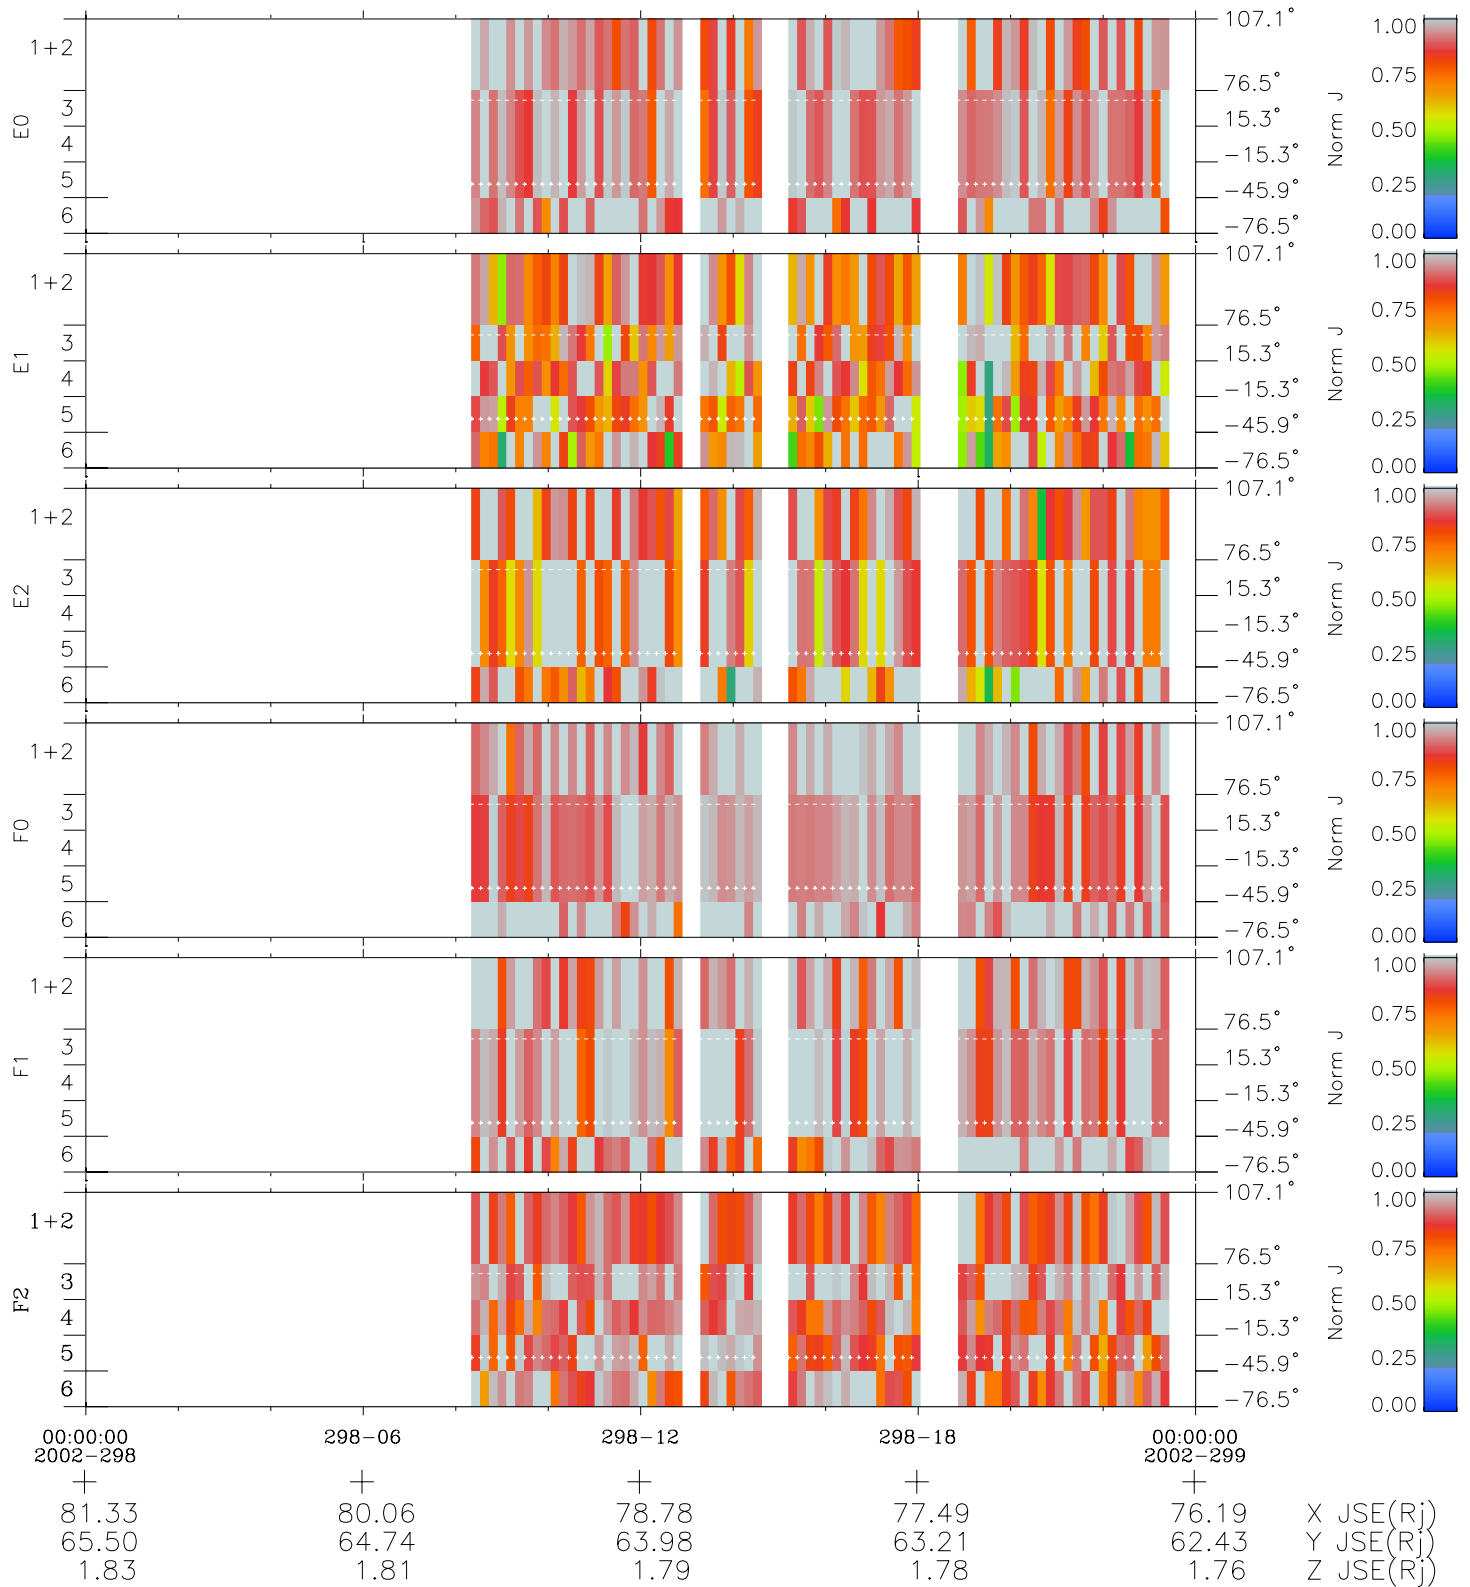

Galileo EPD Real Elevation Anisotropies 02298

Software Version: RTELEV_NORM V 1.20
Data Production: 08-00-03
Plot Production: Wed Jan 8 02:55:41 2003
Color File: wondr3
Geofactor File: 1.1

- ◇ = Jupiter look direction
- = Corotation look direction