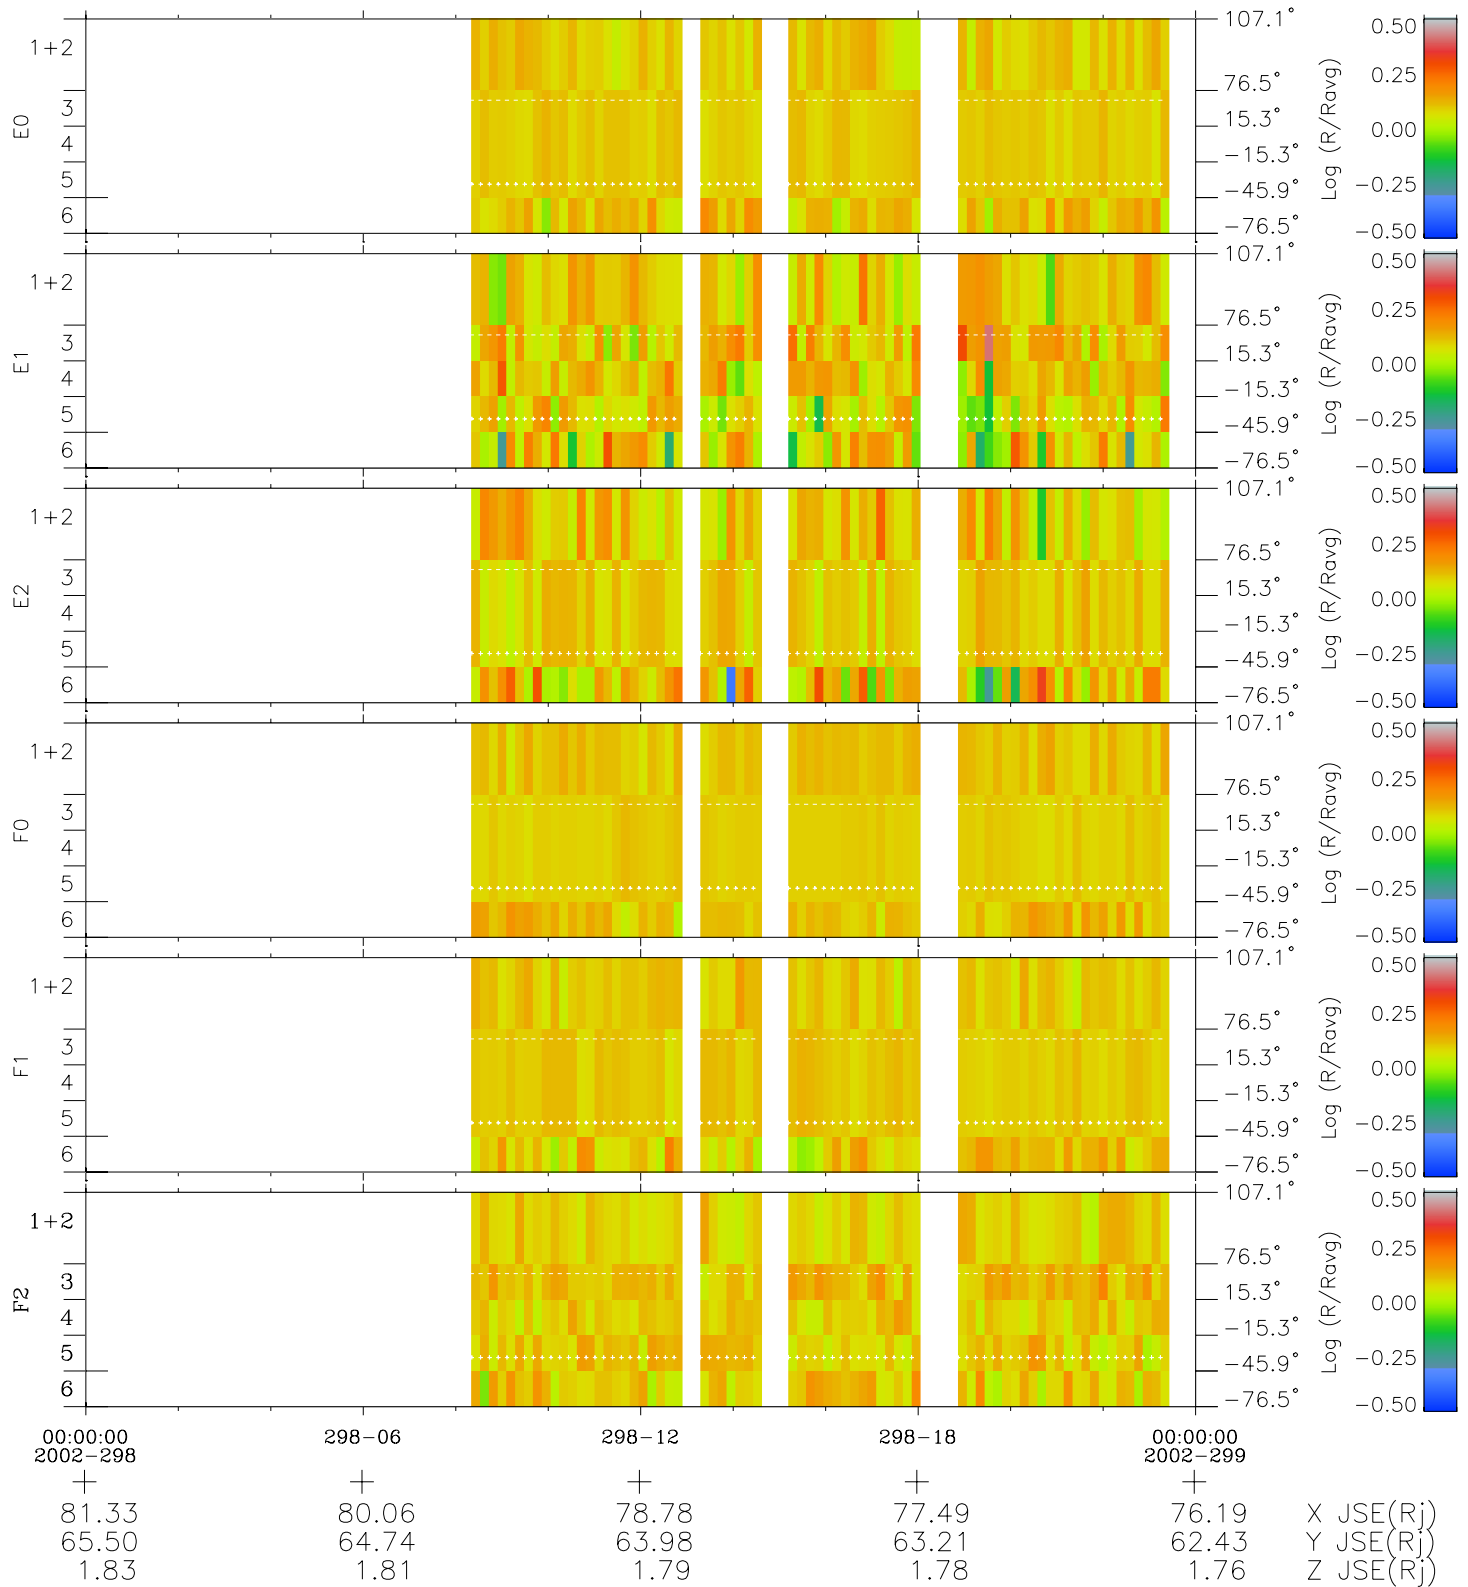

# Galileo EPD Real Elevation Anisotropies 02298

Software Version: RTELEV\_MEAN V 1.20  
 Data Production: 08-00-03  
 Plot Production: Wed Jan 8 02:55:27 2003  
 Color File: wondr3  
 Geofactor File: 1.1

- ◇ = Jupiter look direction
- = Corotation look direction