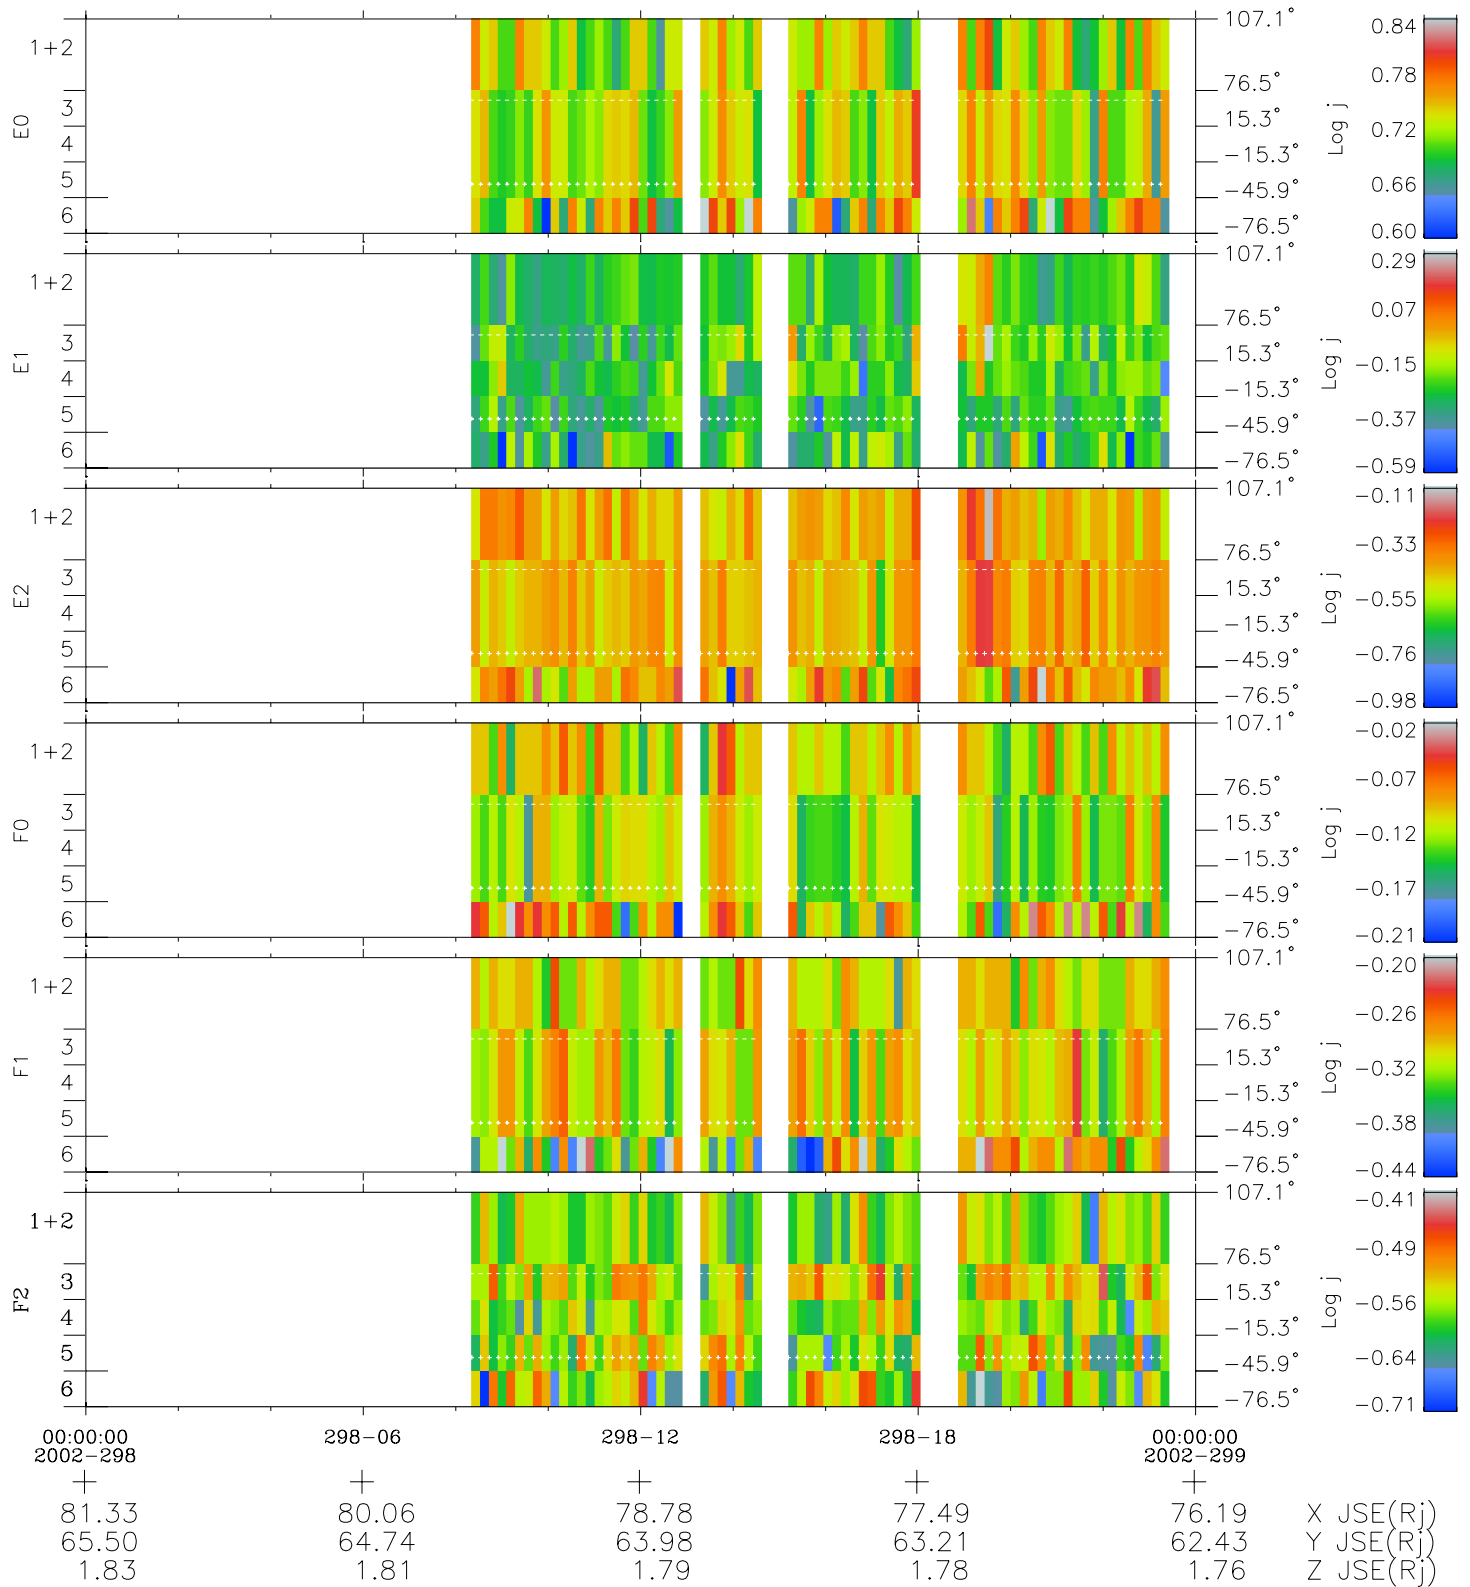

Galileo EPD Real Elevation Anisotropies 02298

Software Version: RTELEV_FLUX V 1.20
Data Production: 08-00-03
Plot Production: Wed Jan 8 02:55:34 2003
Color File: wondr3
Geofactor File: 1.1

- ◇ = Jupiter look direction
- = Corotation look direction