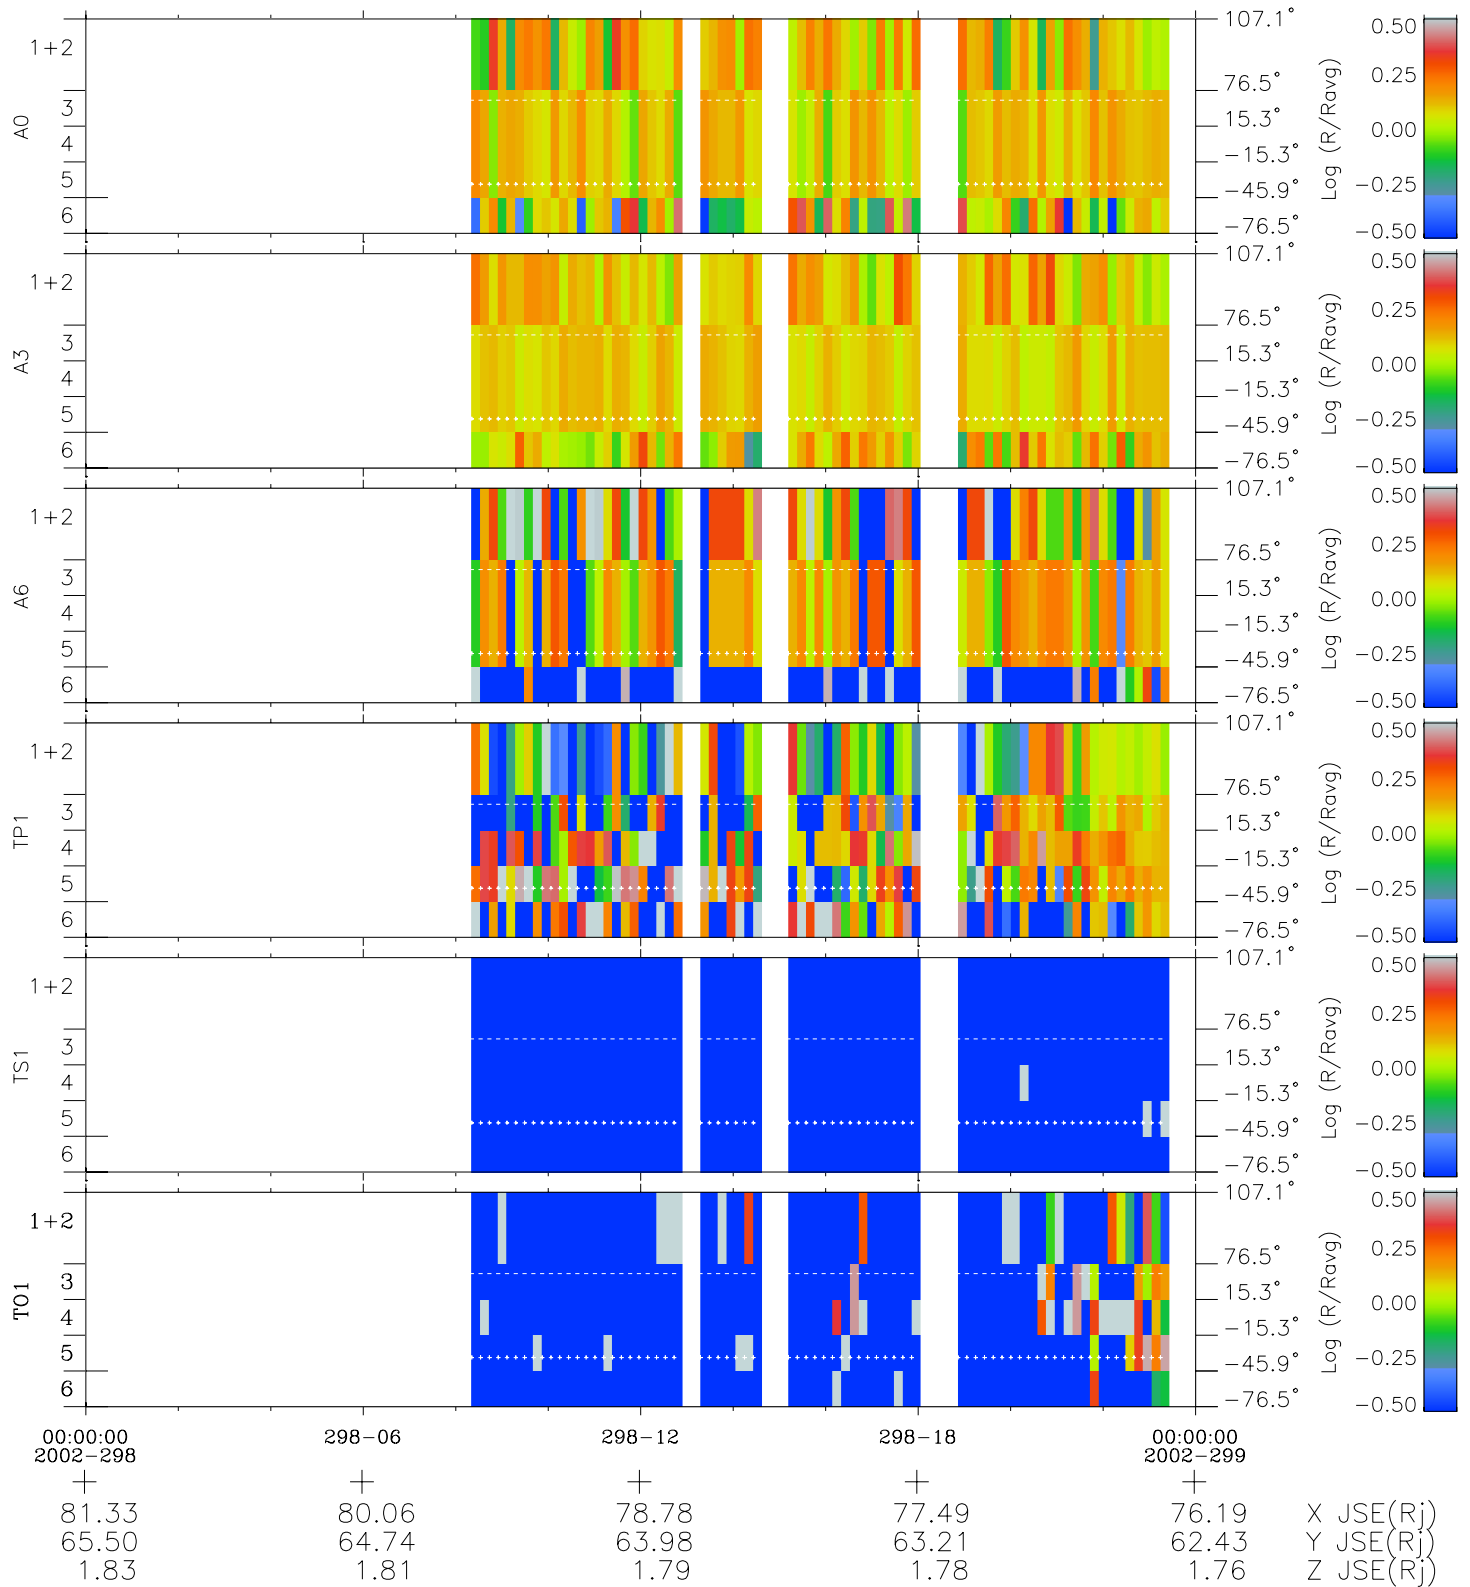

Galileo EPD Real Elevation Anisotropies 02298

Software Version: RTELEV_MEAN V 1.20
Data Production: 08-00-03
Plot Production: Wed Jan 8 02:55:24 2003
Color File: wondr3
Geofactor File: 1.1

- ◇ = Jupiter look direction
- = Corotation look direction