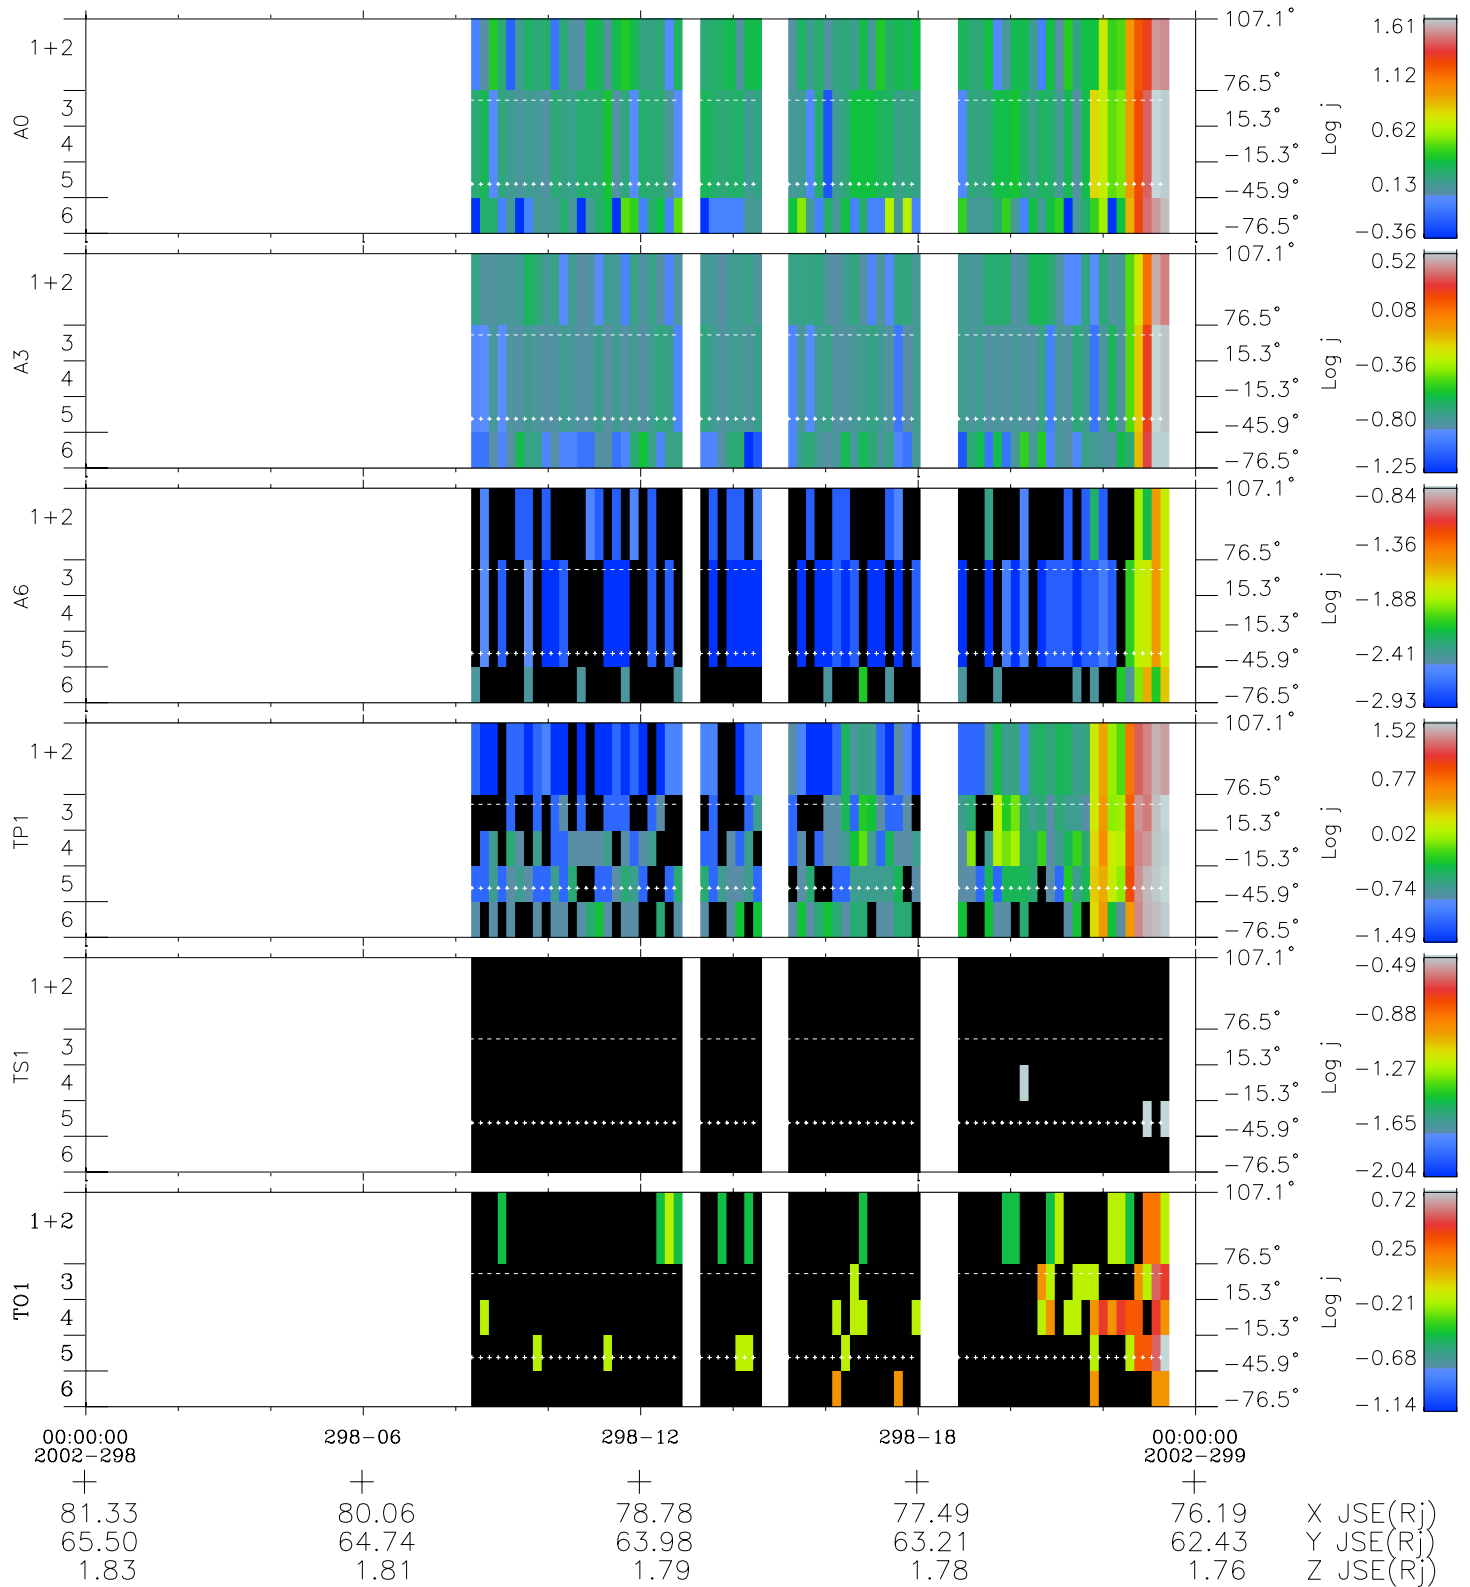

Galileo EPD Real Elevation Anisotropies 02298

Software Version: RTELEV_FLUX V 1.20
Data Production: 08-00-03
Plot Production: Wed Jan 8 02:55:31 2003
Color File: wondr3
Geofactor File: 1.1

- ◇ = Jupiter look direction
- = Corotation look direction