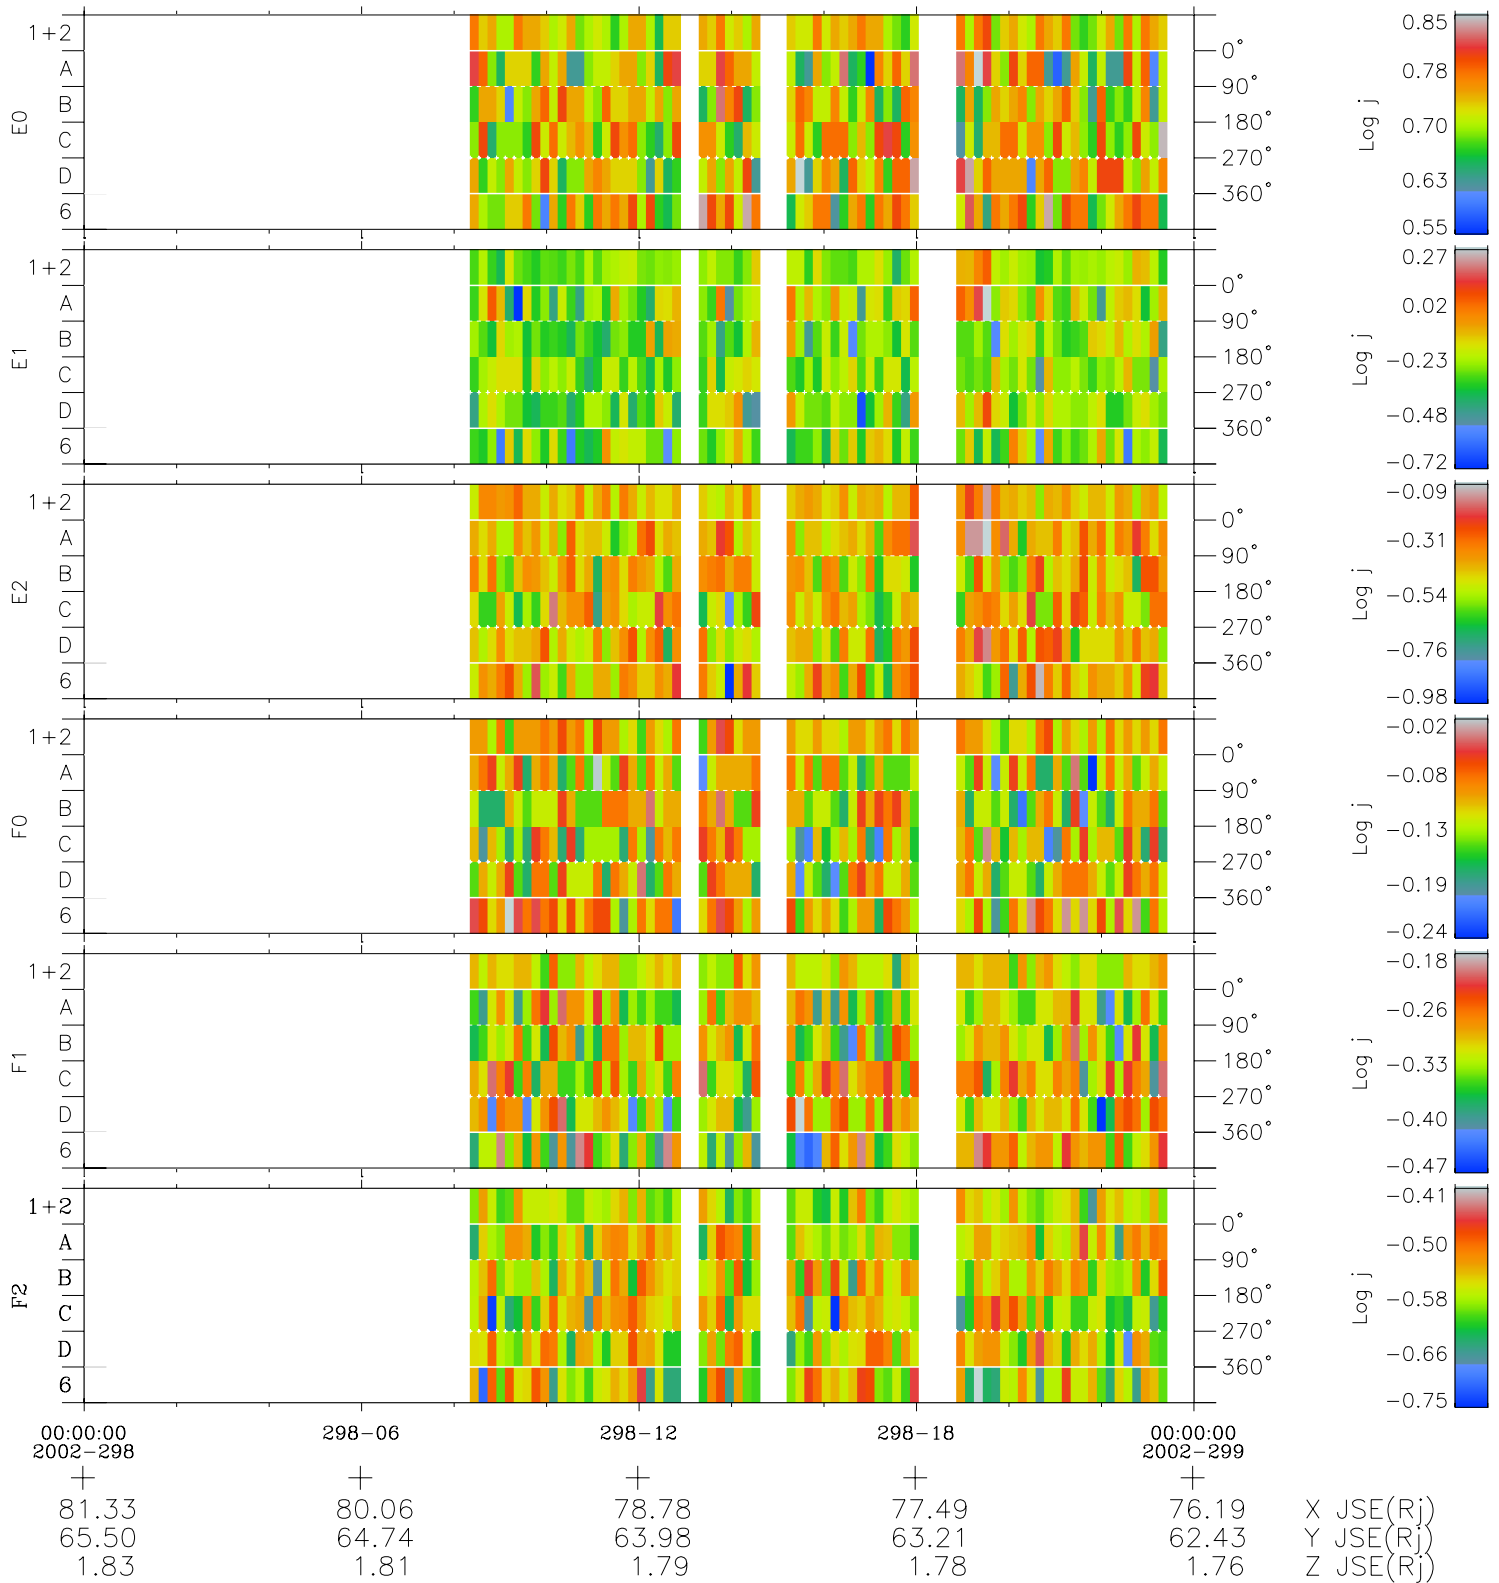

# Galileo EPD Real Time Azimuth Anisotropies 02298

Software Version: RTAZIM\_FLUX V 1.20  
Data Production: 08-00-03  
Plot Production: Wed Jan 8 02:55:54 2003  
Color File: wondr3  
Geofactor File: 1.1

◇ = Jupiter look direction  
□ = Corotation look direction