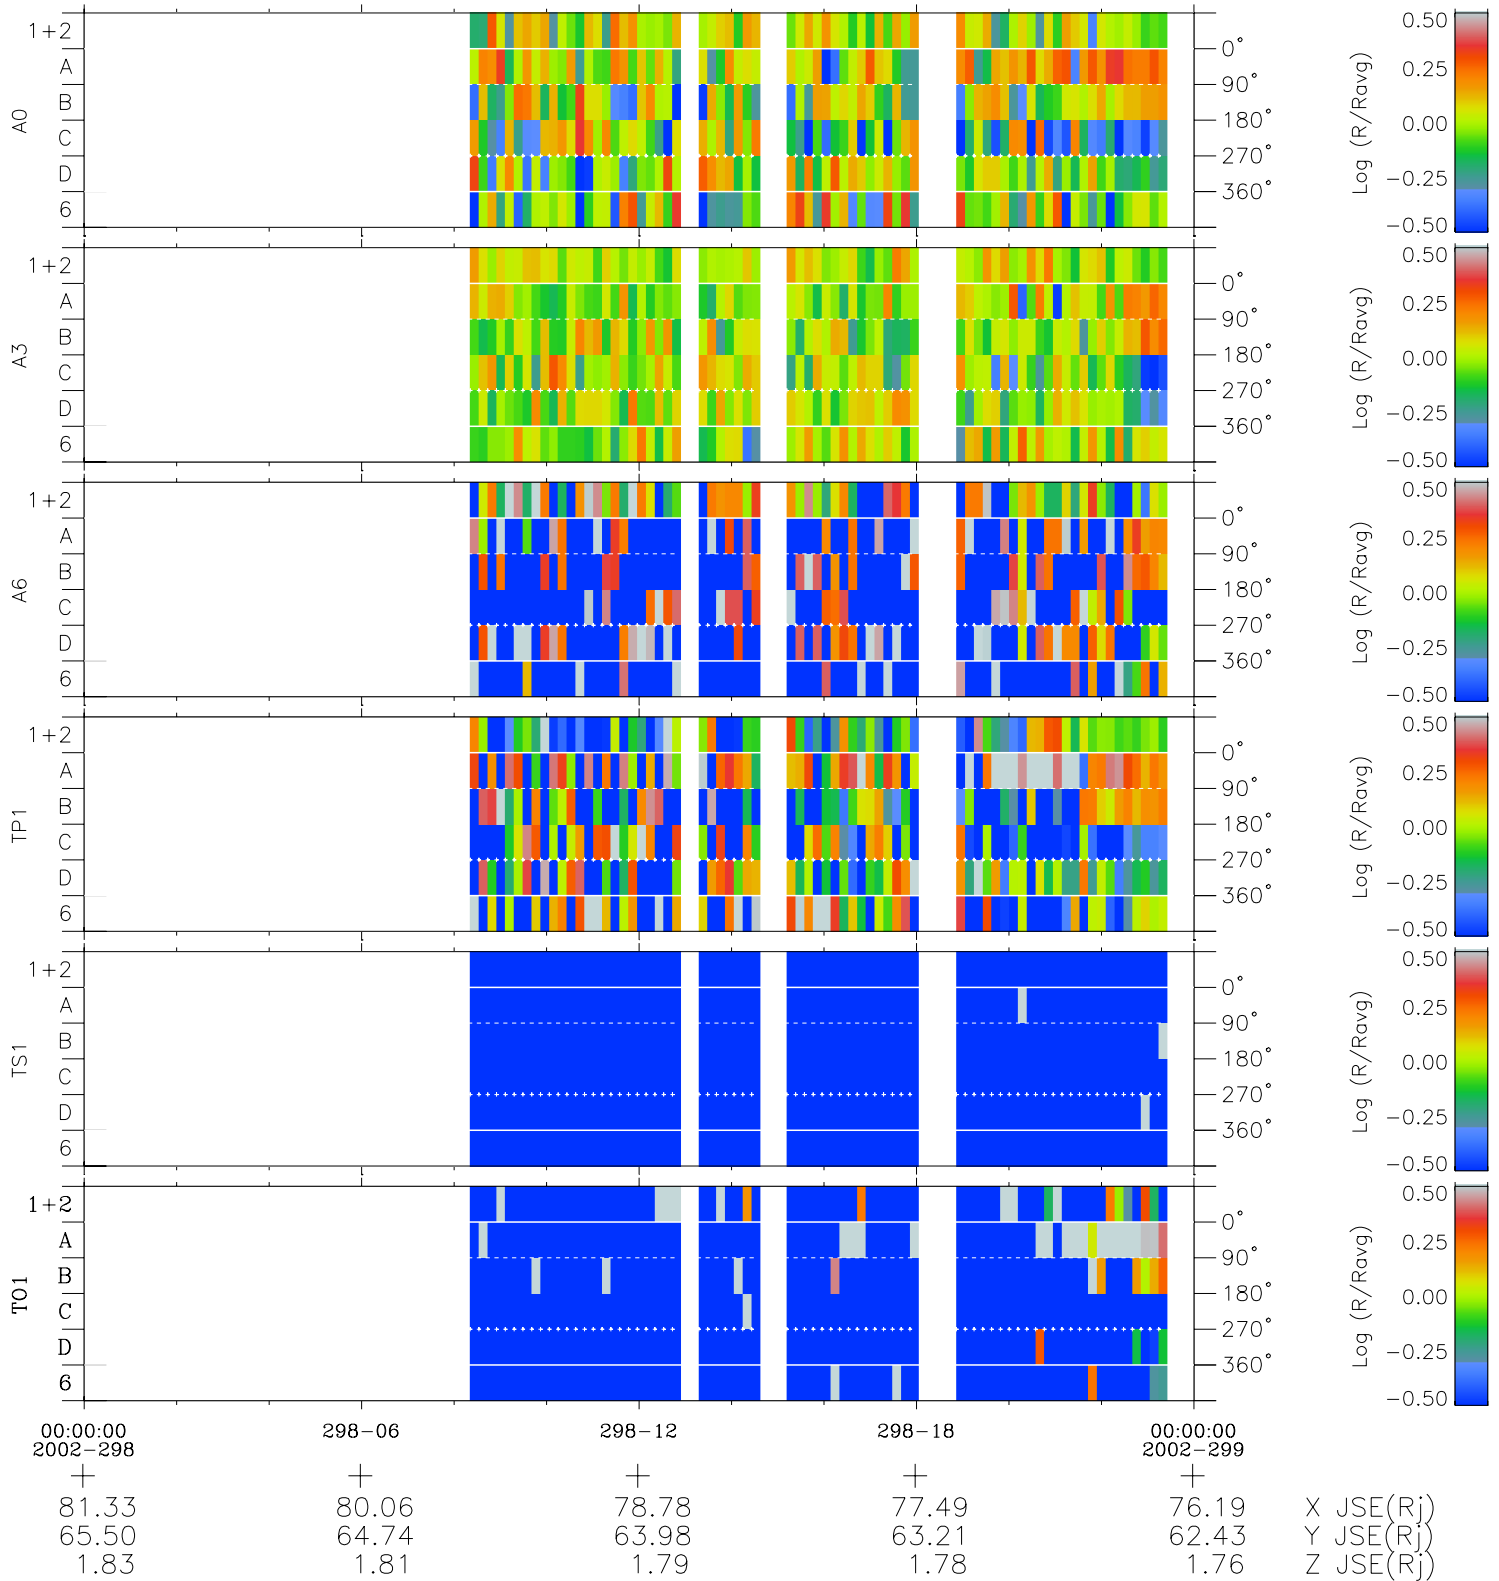

Galileo EPD Real Time Azimuth Anisotropies 02298

Software Version: RTAZIM_MEAN V 1.20
 Data Production: 08-00-03
 Plot Production: Wed Jan 8 02:55:45 2003
 Color File: wondr3
 Geofactor File: 1.1

- ◇ = Jupiter look direction
- = Corotation look direction