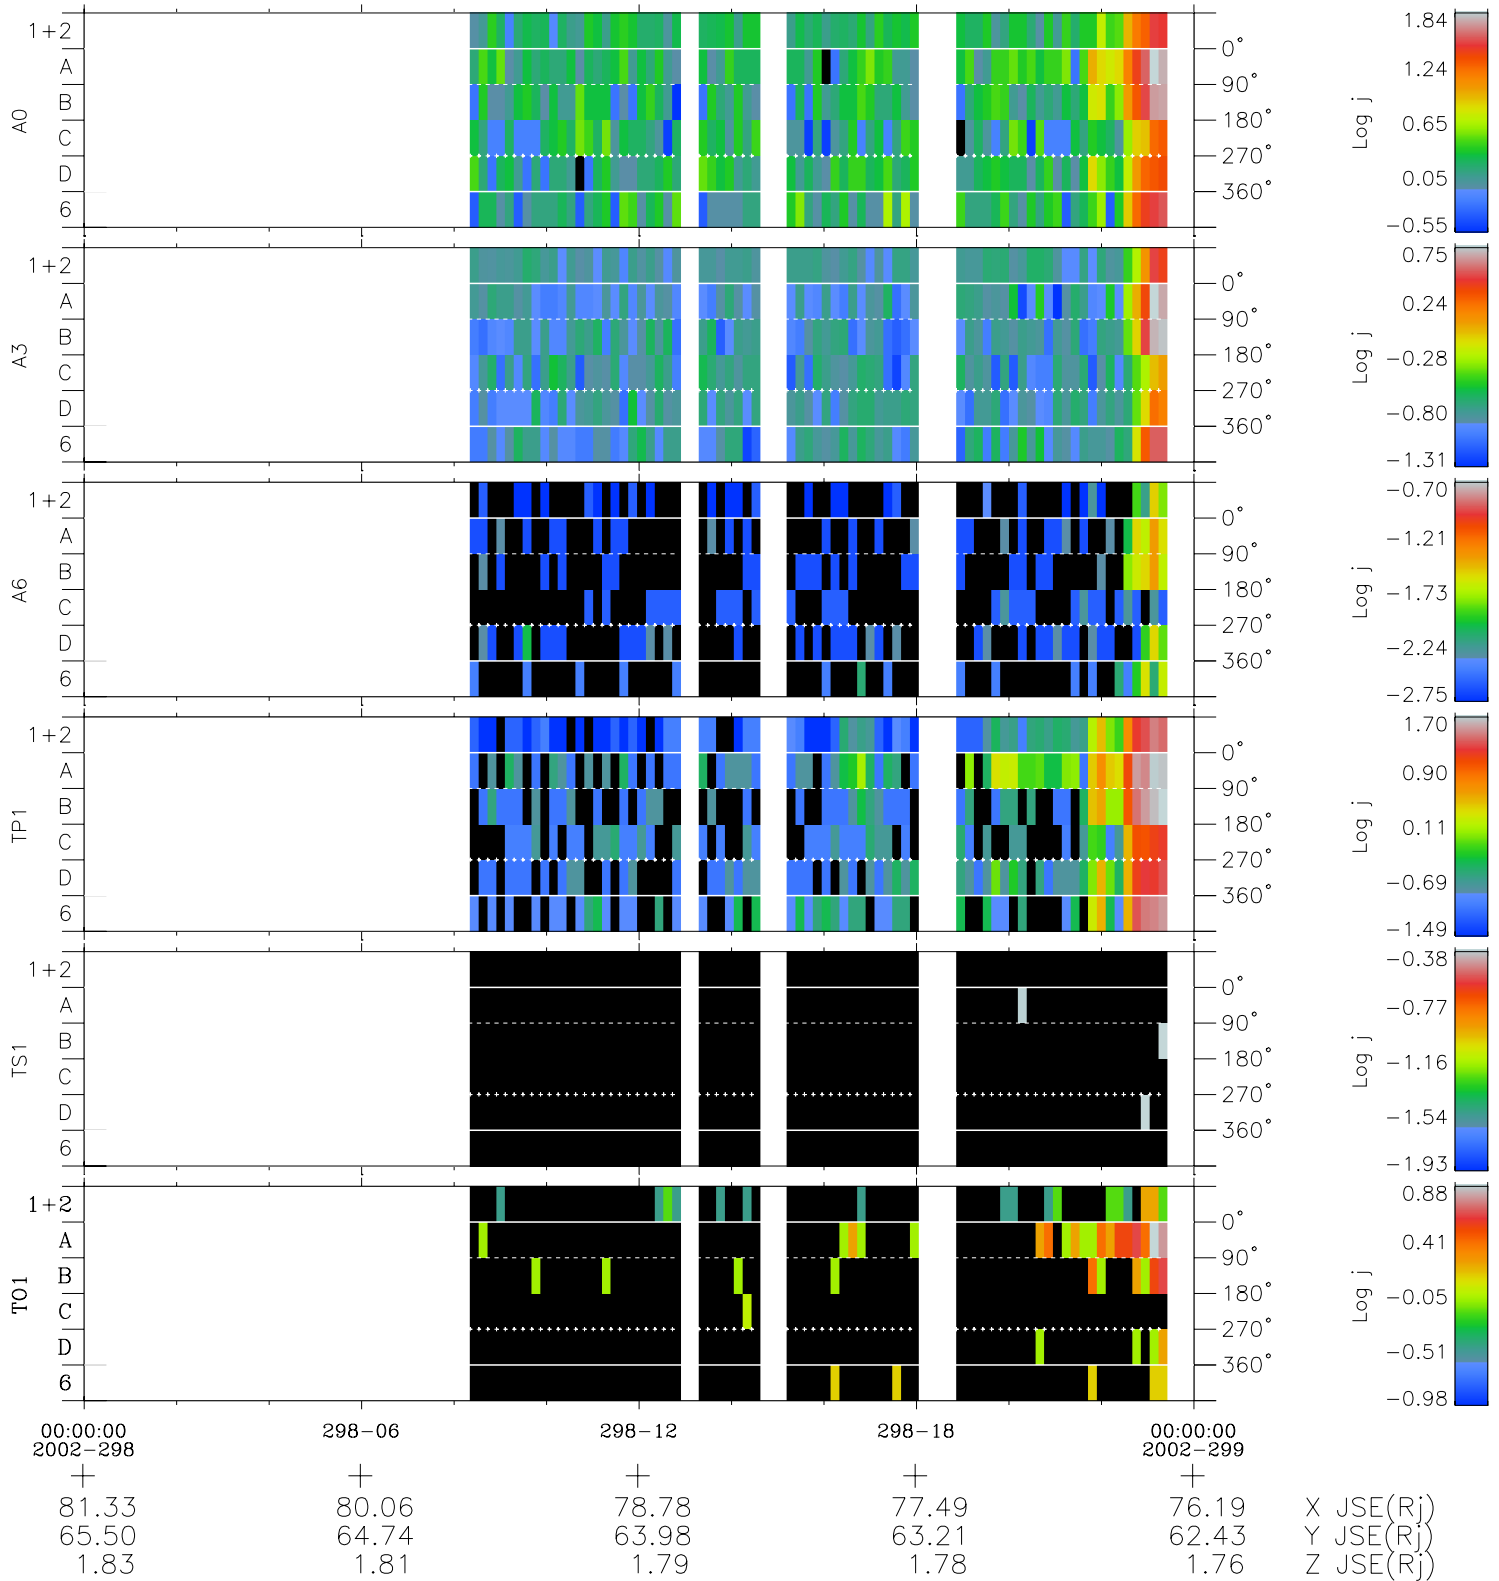

Galileo EPD Real Time Azimuth Anisotropies 02298

Software Version: RTAZIM_FLUX V 1.20
Data Production: 08-00-03
Plot Production: Wed Jan 8 02:55:51 2003
Color File: wondr3
Geofactor File: 1.1

- ◇ = Jupiter look direction
- = Corotation look direction