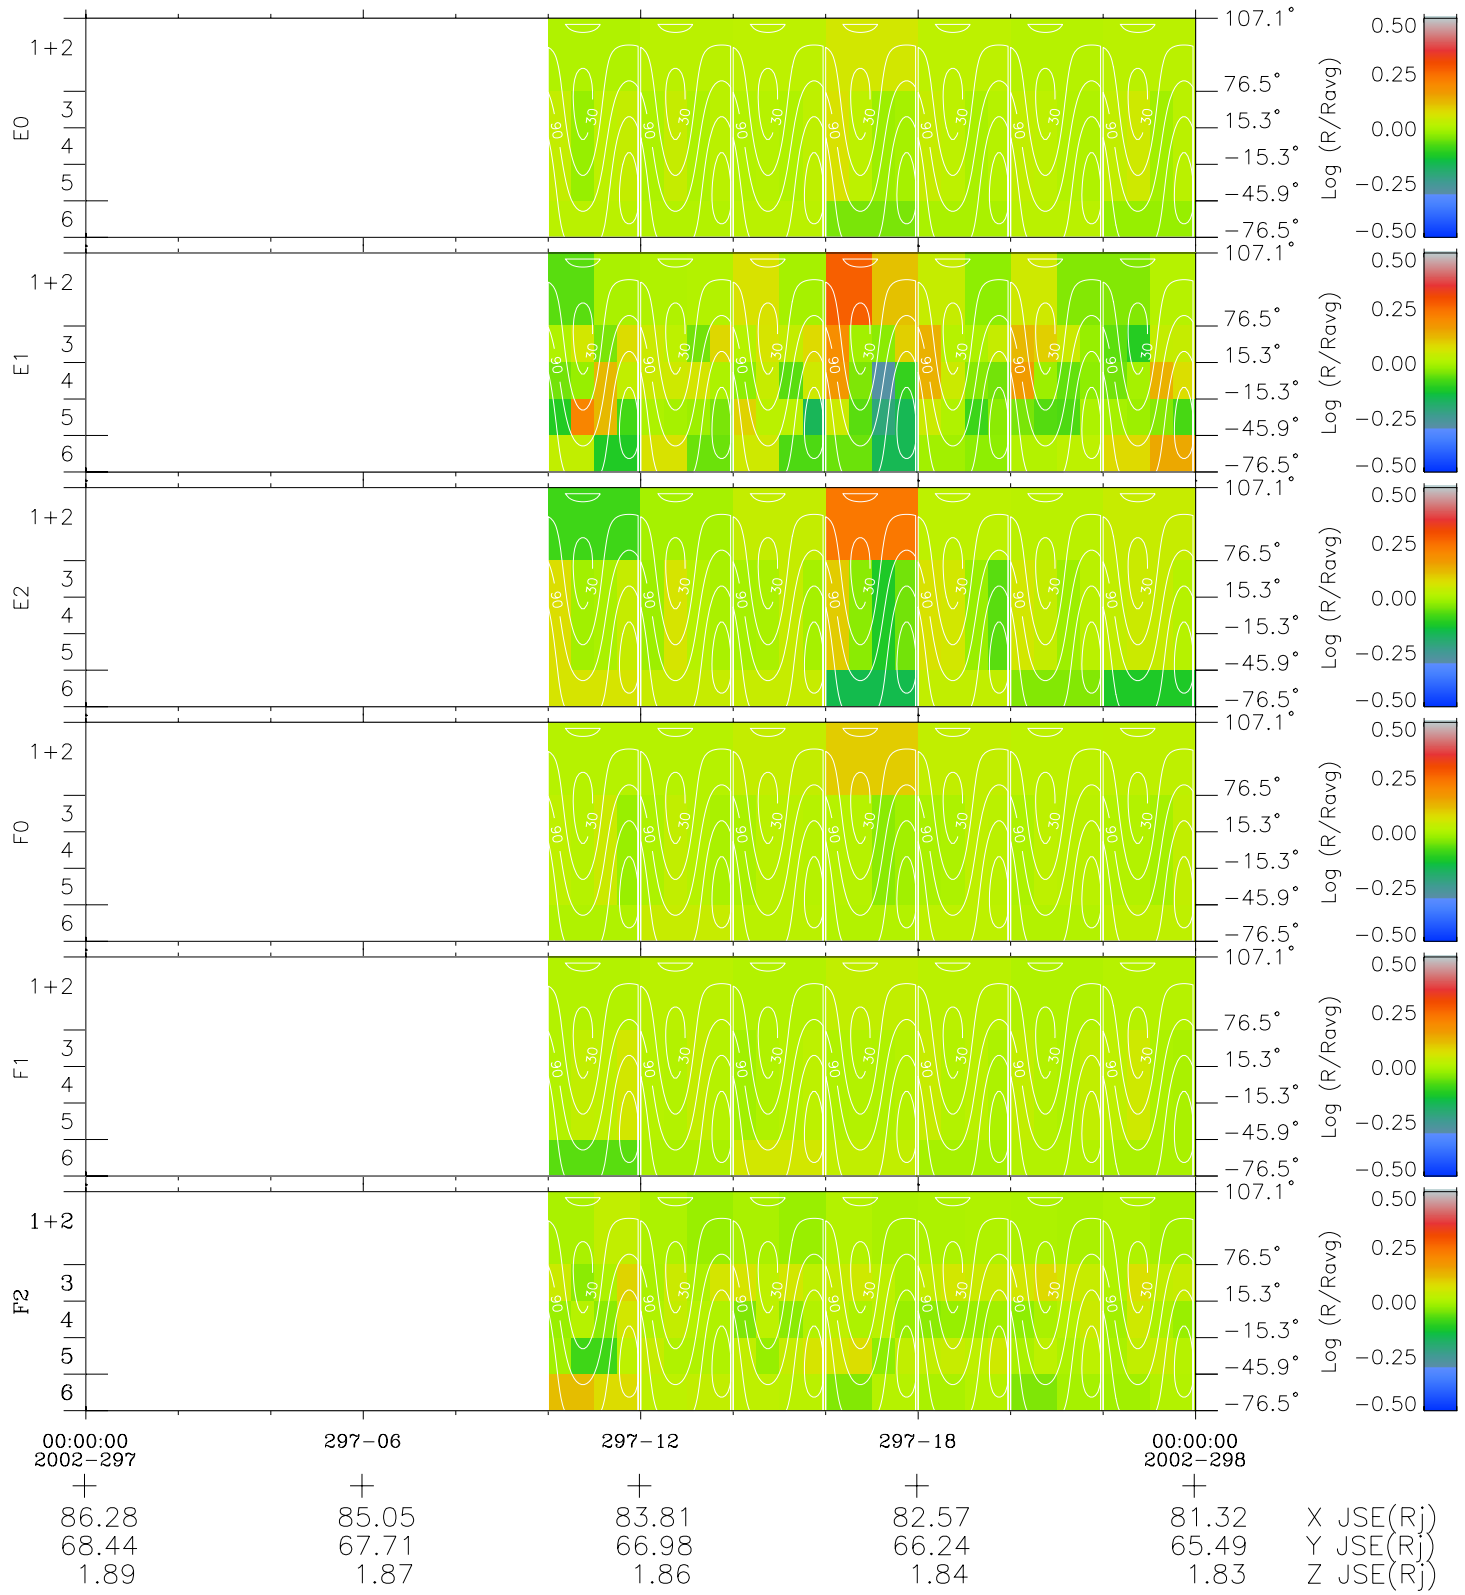

Galileo EPD Real Time All-Sky Anisotropies 02297

Software Version: RTSKY_MEAN V 1.20
 Data Production: 08-00-03
 Plot Production: Wed Jan 8 02:48:39 2003
 Color File: wondr3
 Geofactor File: 1.1

- ◇ = Jupiter look direction
- = Corotation look direction