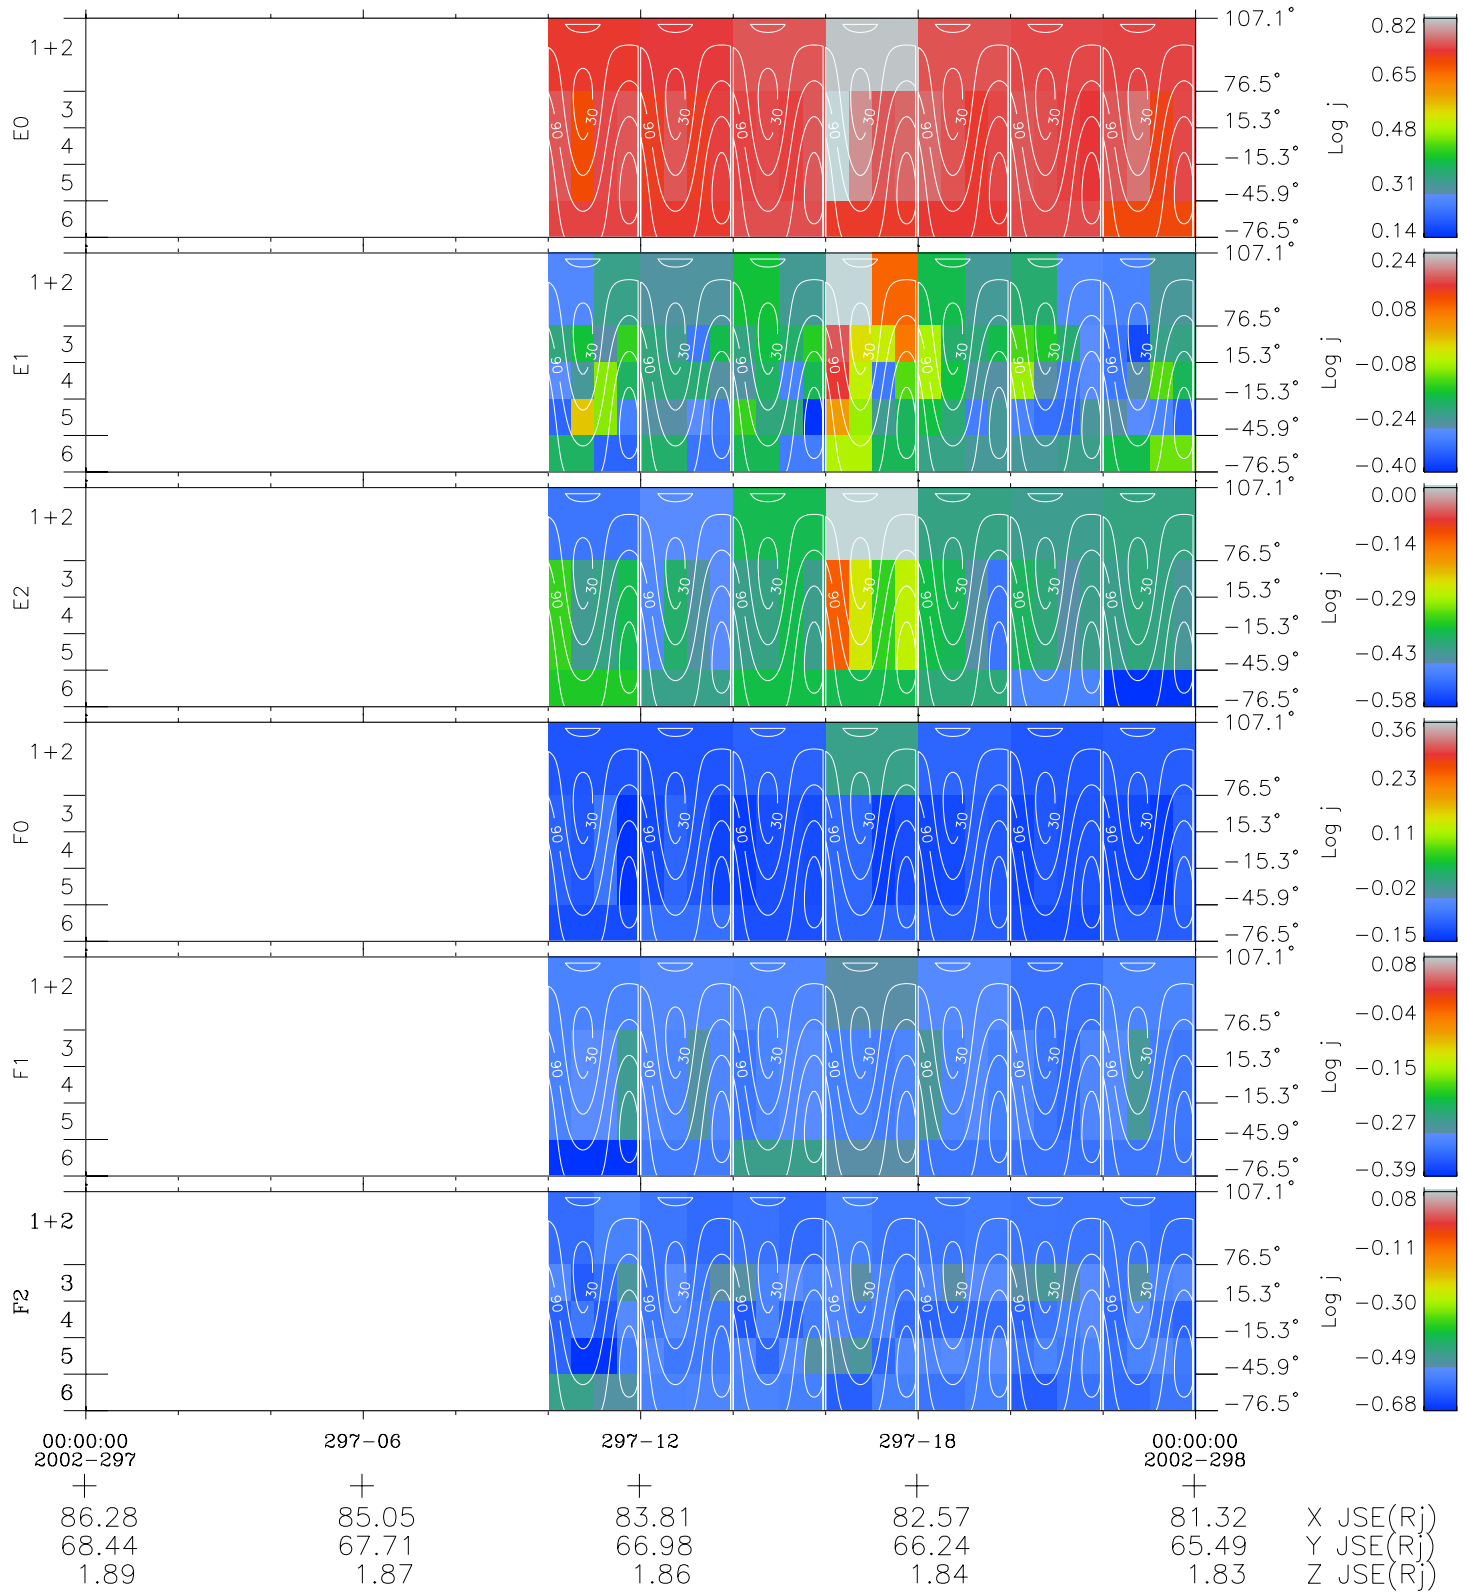

Galileo EPD Real Time All-Sky Anisotropies 02297

Software Version: RTSKY_FLUX V 1.20
 Data Production: 08-00-03
 Plot Production: Wed Jan 8 02:48:46 2003
 Color File: wondr3
 Geofactor File: 1.1

- ◇ = Jupiter look direction
- = Corotation look direction