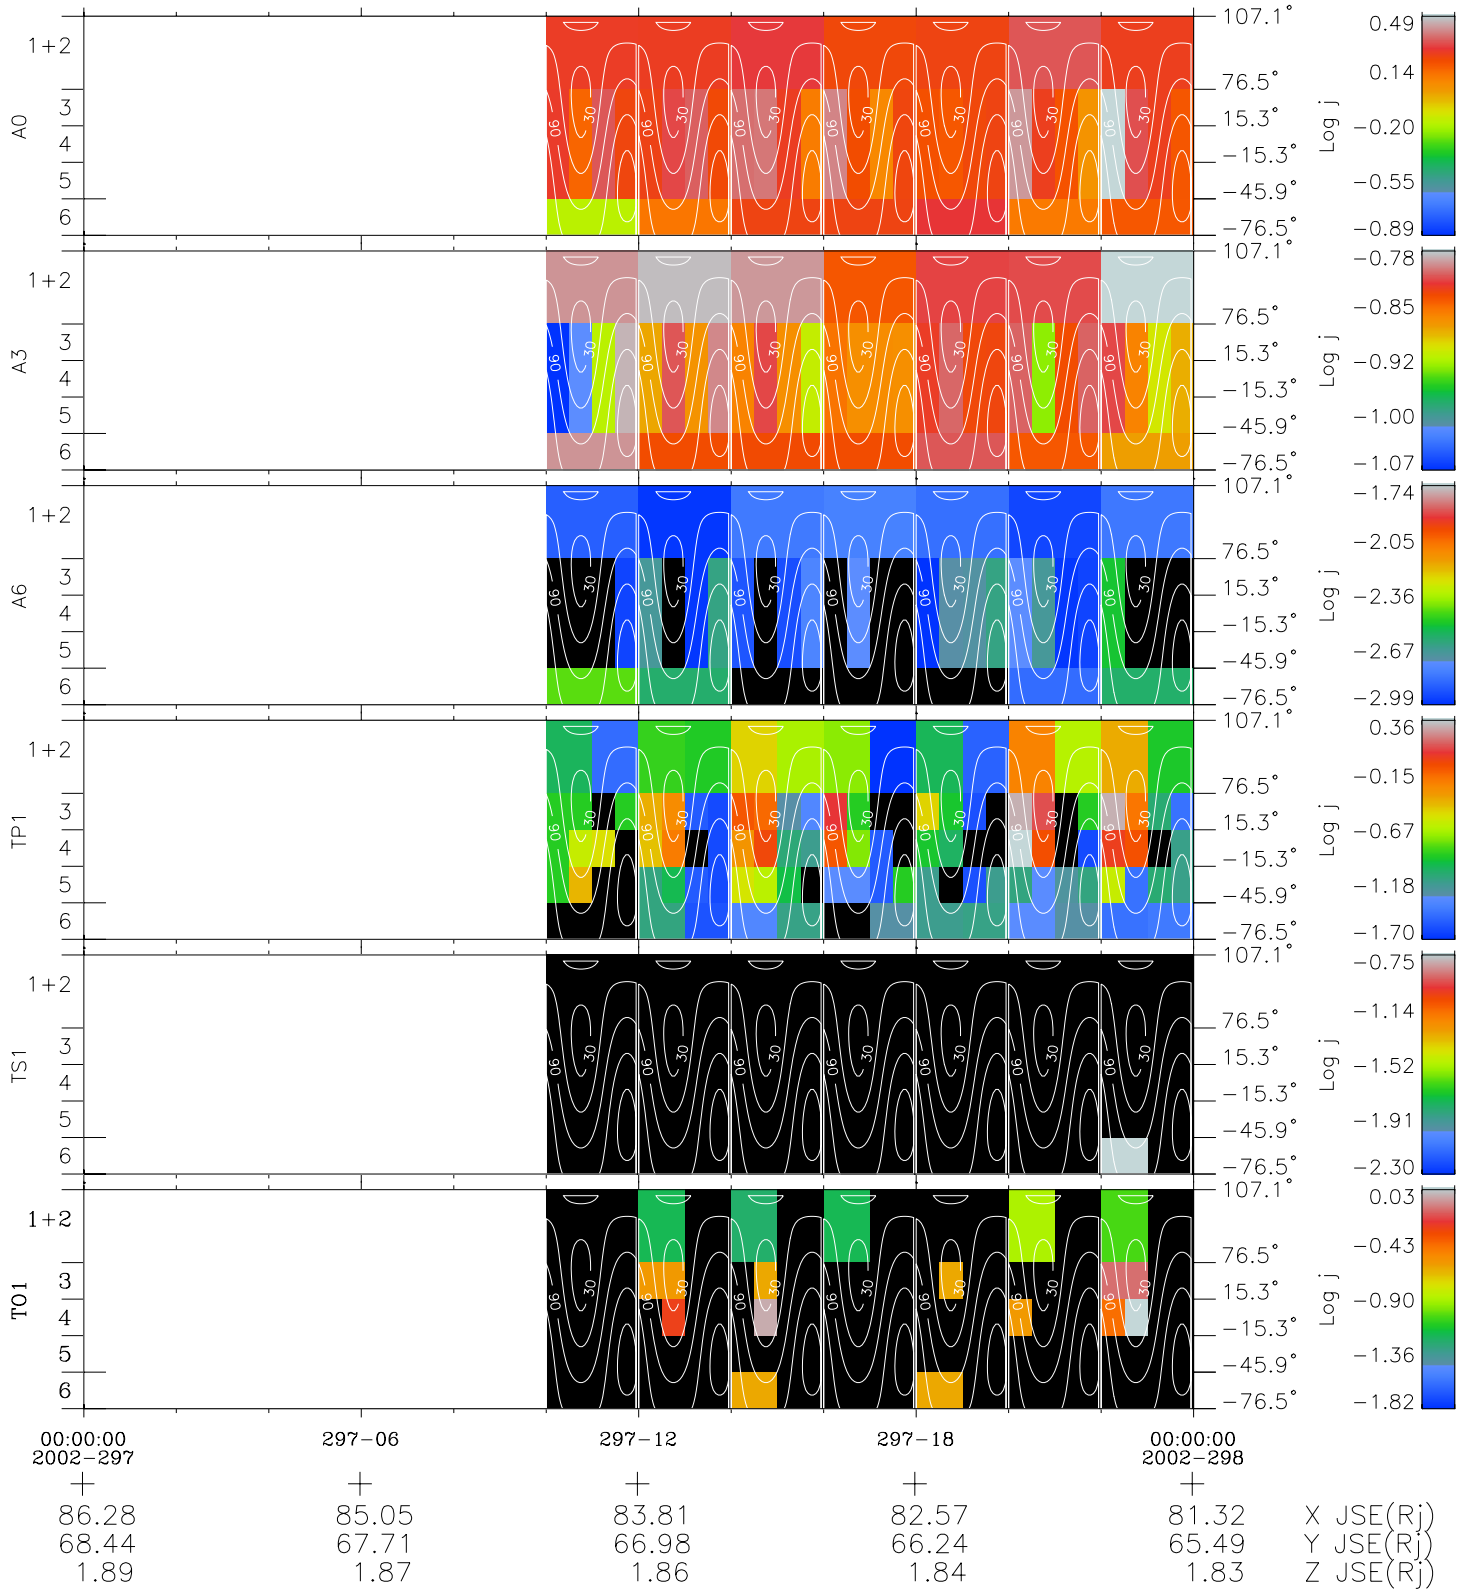

# Galileo EPD Real Time All-Sky Anisotropies 02297

Software Version: RTSKY\_FLUX V 1.20  
 Data Production: 08-00-03  
 Plot Production: Wed Jan 8 02:48:43 2003  
 Color File: wondr3  
 Geofactor File: 1.1

- ◇ = Jupiter look direction
- = Corotation look direction