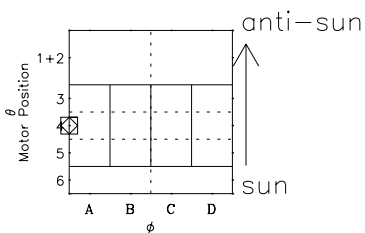

Galileo EPD Real-Time Six-Sector 02297

Software Version: RTLINE_R6 V 1.20
Data Production: 08-00-03
Plot Production: Wed Jan 8 02:49:38 2003

◇ = Jupiter look direction
□ = Corotation look direction