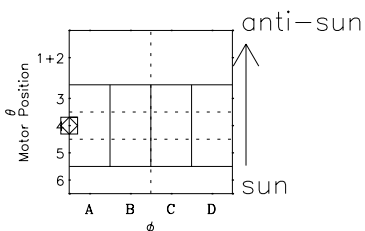

Galileo EPD Real-Time Six-Sector 02297

Software Version: RTLINE_R6 V 1.20
Data Production: 08-00-03
Plot Production: Wed Jan 8 02:49:37 2003

◇ = Jupiter look direction
□ = Corotation look direction