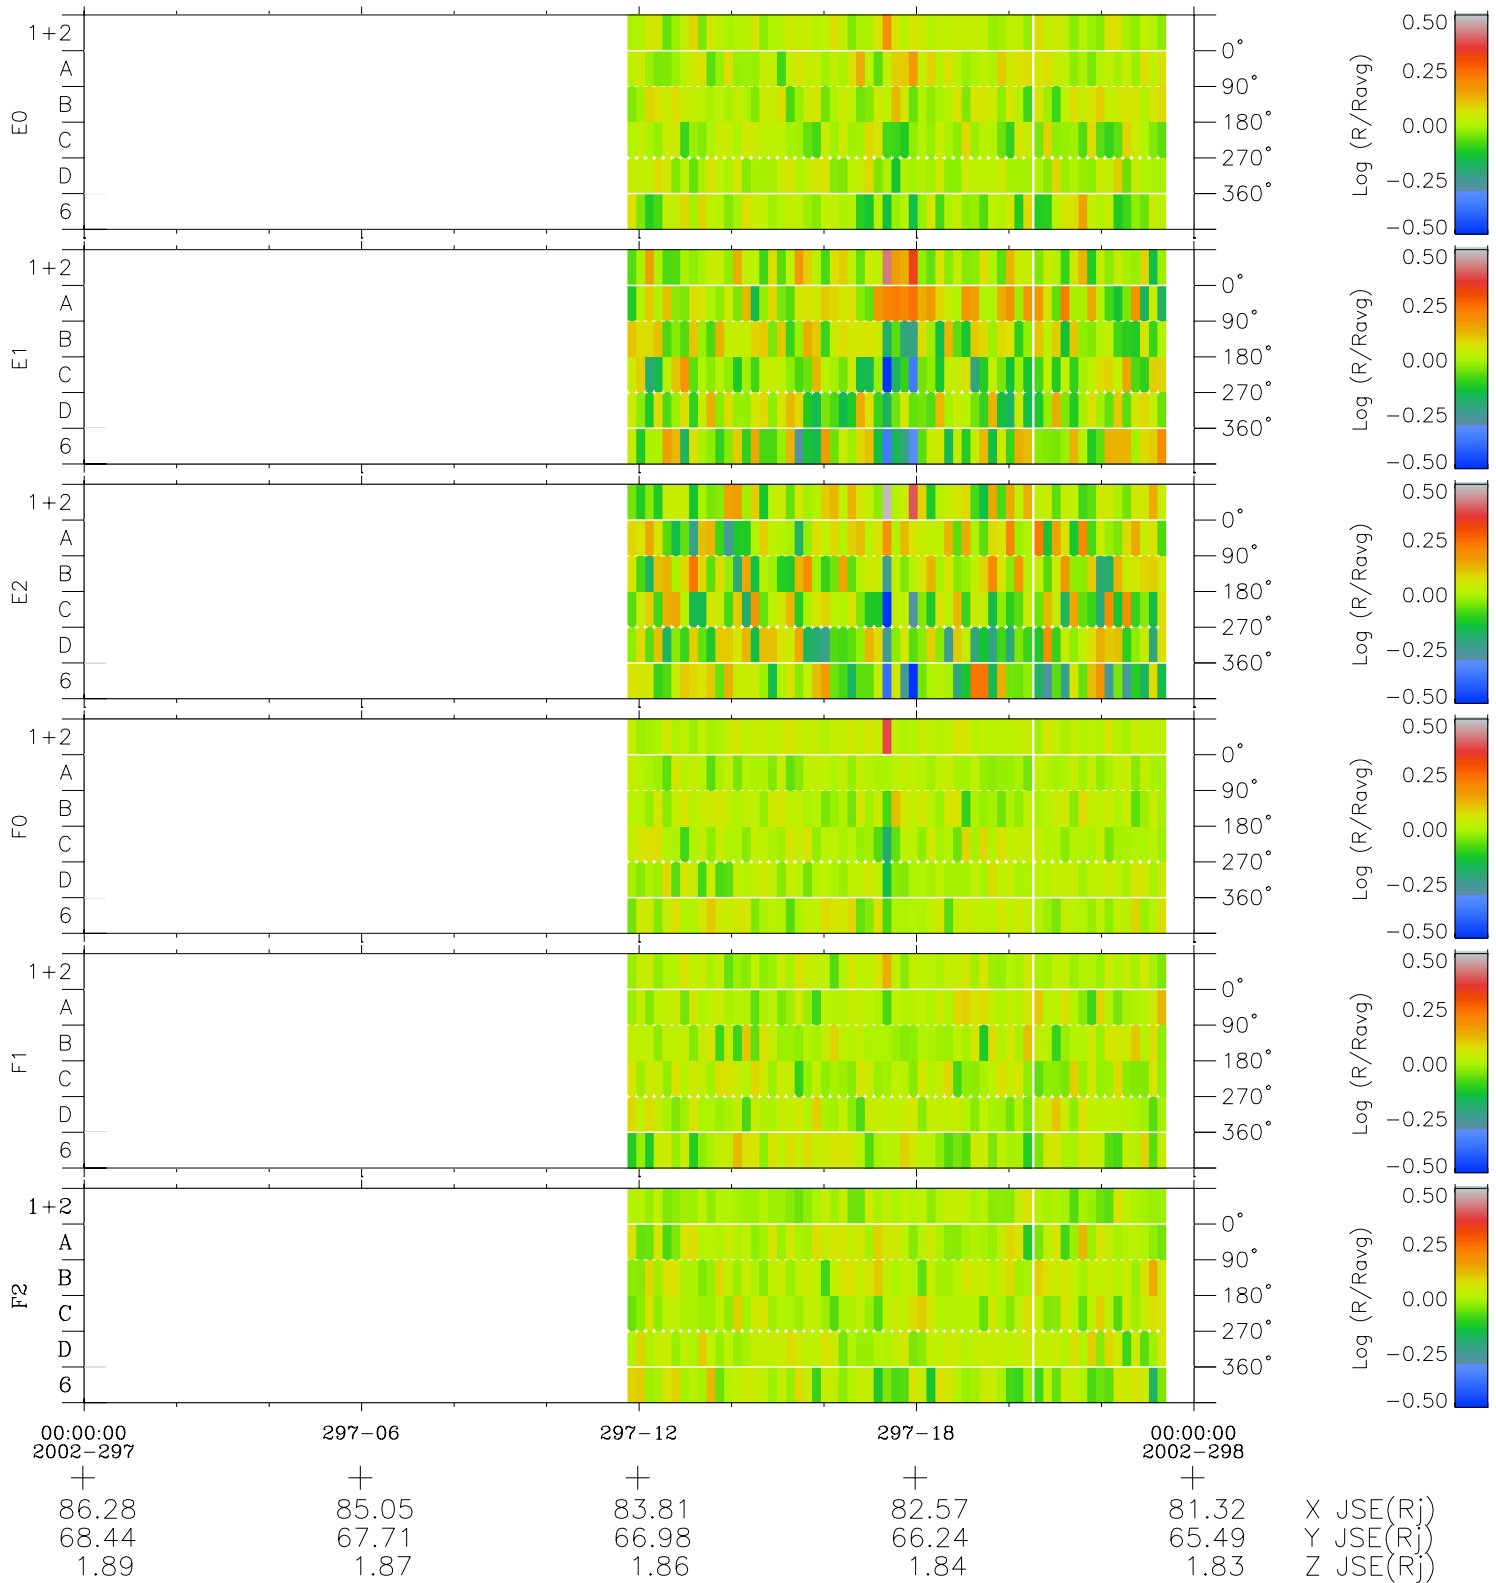

Galileo EPD Real Time Azimuth Anisotropies 02297

Software Version: RTAZIM_MEAN V 1.20
 Data Production: 08-00-03
 Plot Production: Wed Jan 8 02:49:19 2003
 Color File: wondr3
 Geofactor File: 1.1

- ◇ = Jupiter look direction
- = Corotation look direction