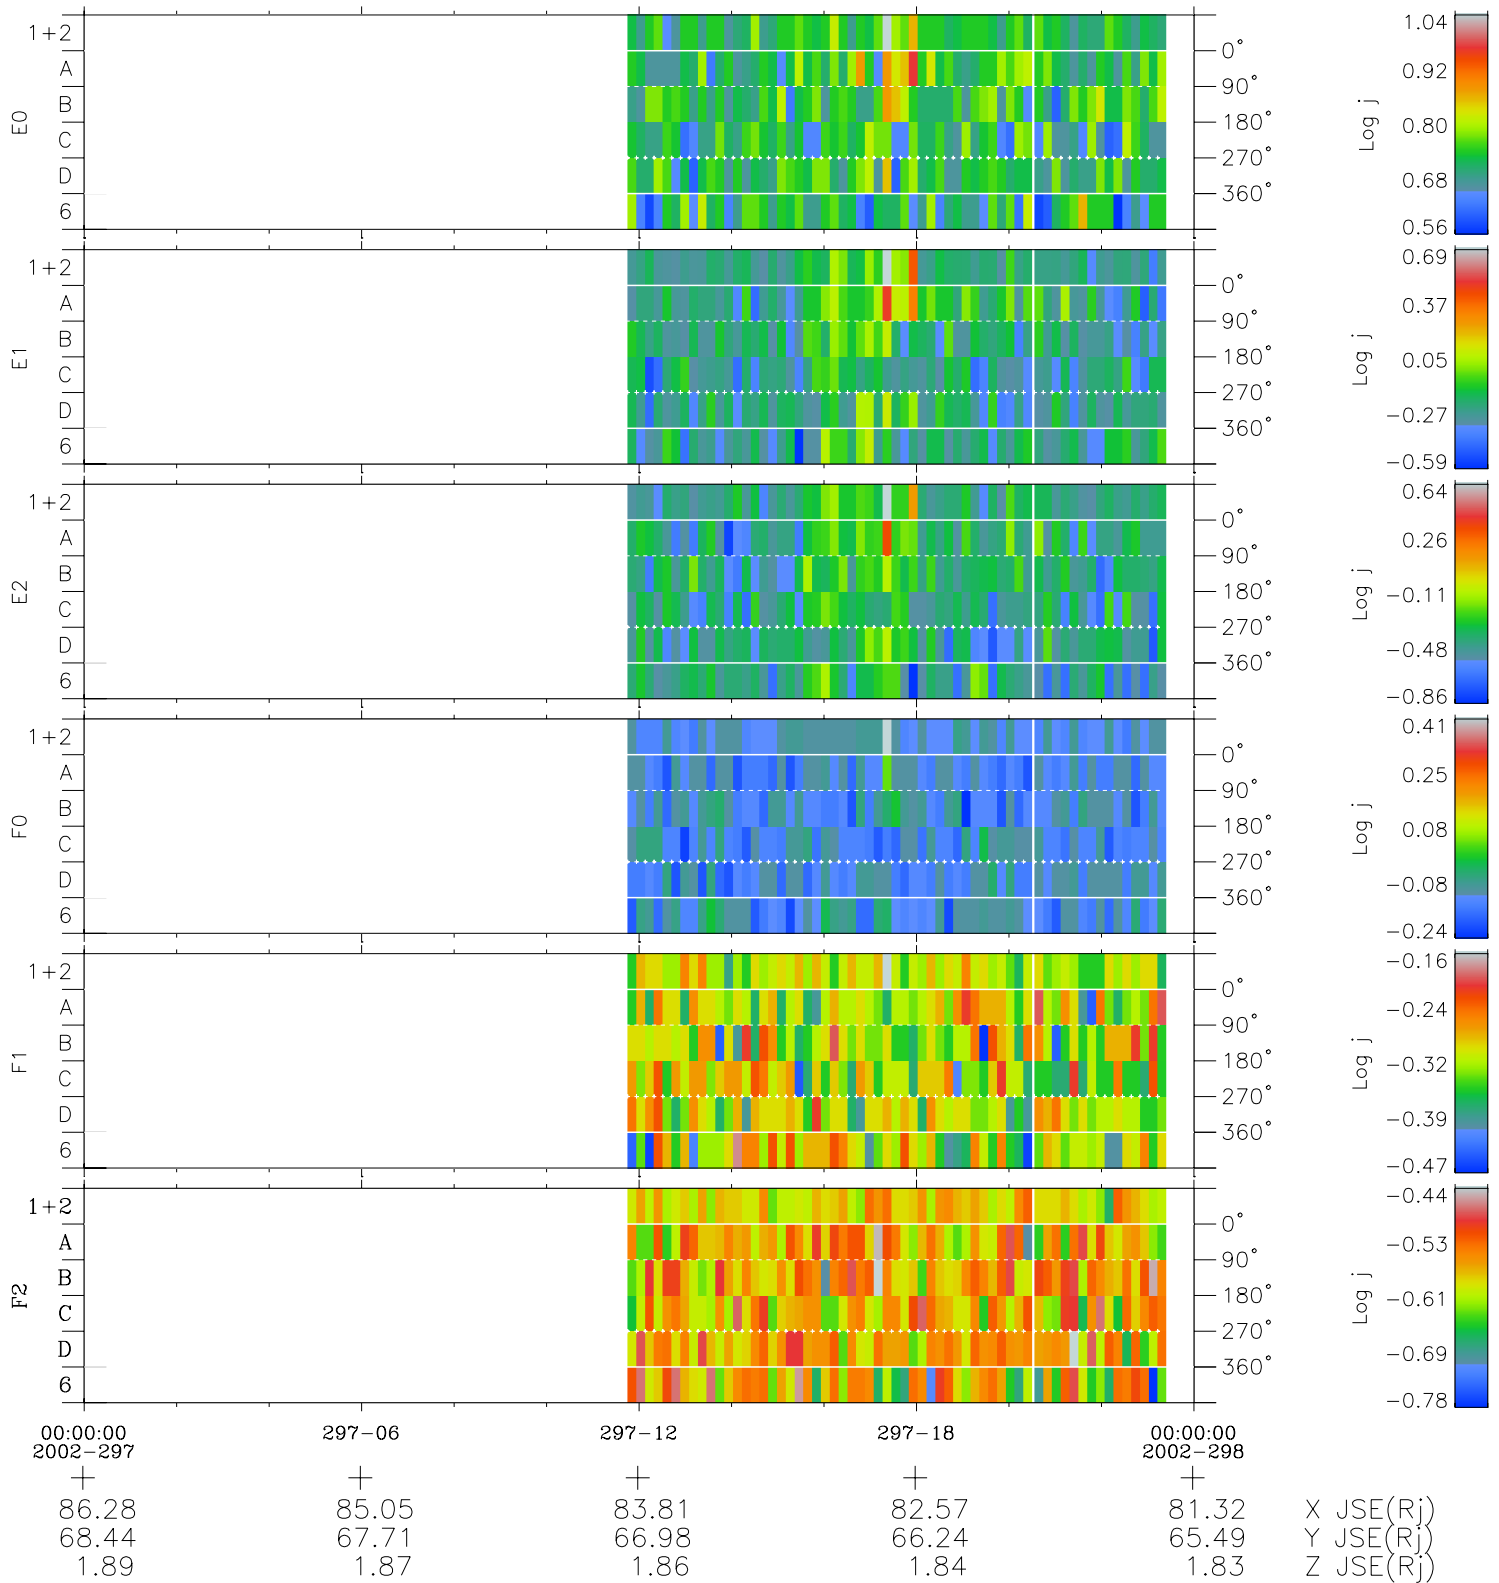

Galileo EPD Real Time Azimuth Anisotropies 02297

Software Version: RTAZIM_FLUX V 1.20
Data Production: 08-00-03
Plot Production: Wed Jan 8 02:49:24 2003
Color File: wondr3
Geofactor File: 1.1

◇ = Jupiter look direction
□ = Corotation look direction