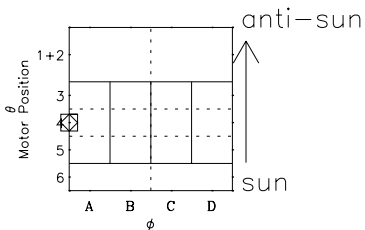

Galileo EPD Real-Time Six-Sector 02296

Software Version: RTLINE_R6 V 1.20
Data Production: 08-00-03
Plot Production: Wed Jan 8 02:43:26 2003

◇ = Jupiter look direction
□ = Corotation look direction