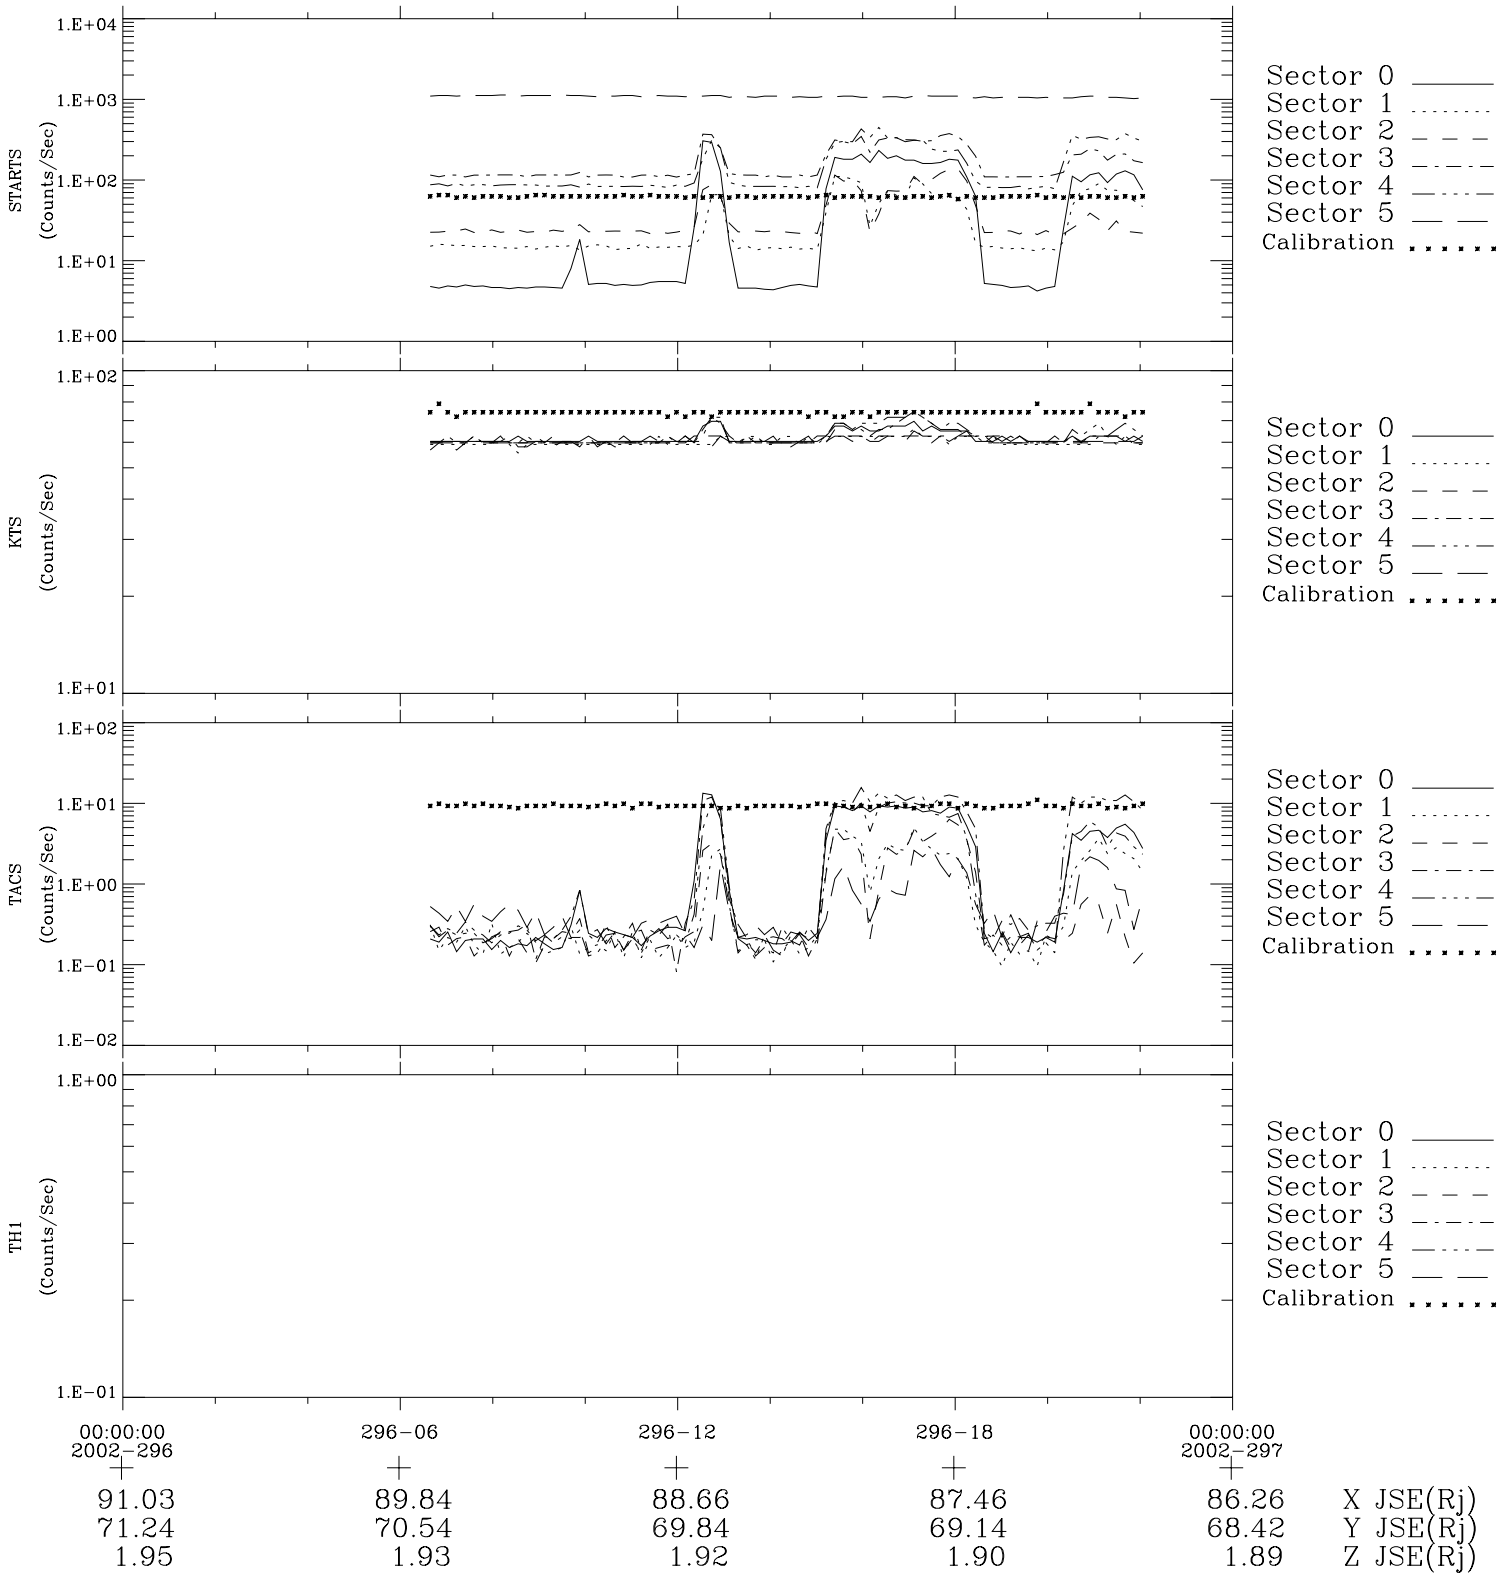

Galileo EPD Real-Time Six-Sector 02296

Software Version: RTLINE_R6 V 1.20
Data Production: 08-00-03
Plot Production: Wed Jan 8 02:43:26 2003

◇ = Jupiter look direction
□ = Corotation look direction