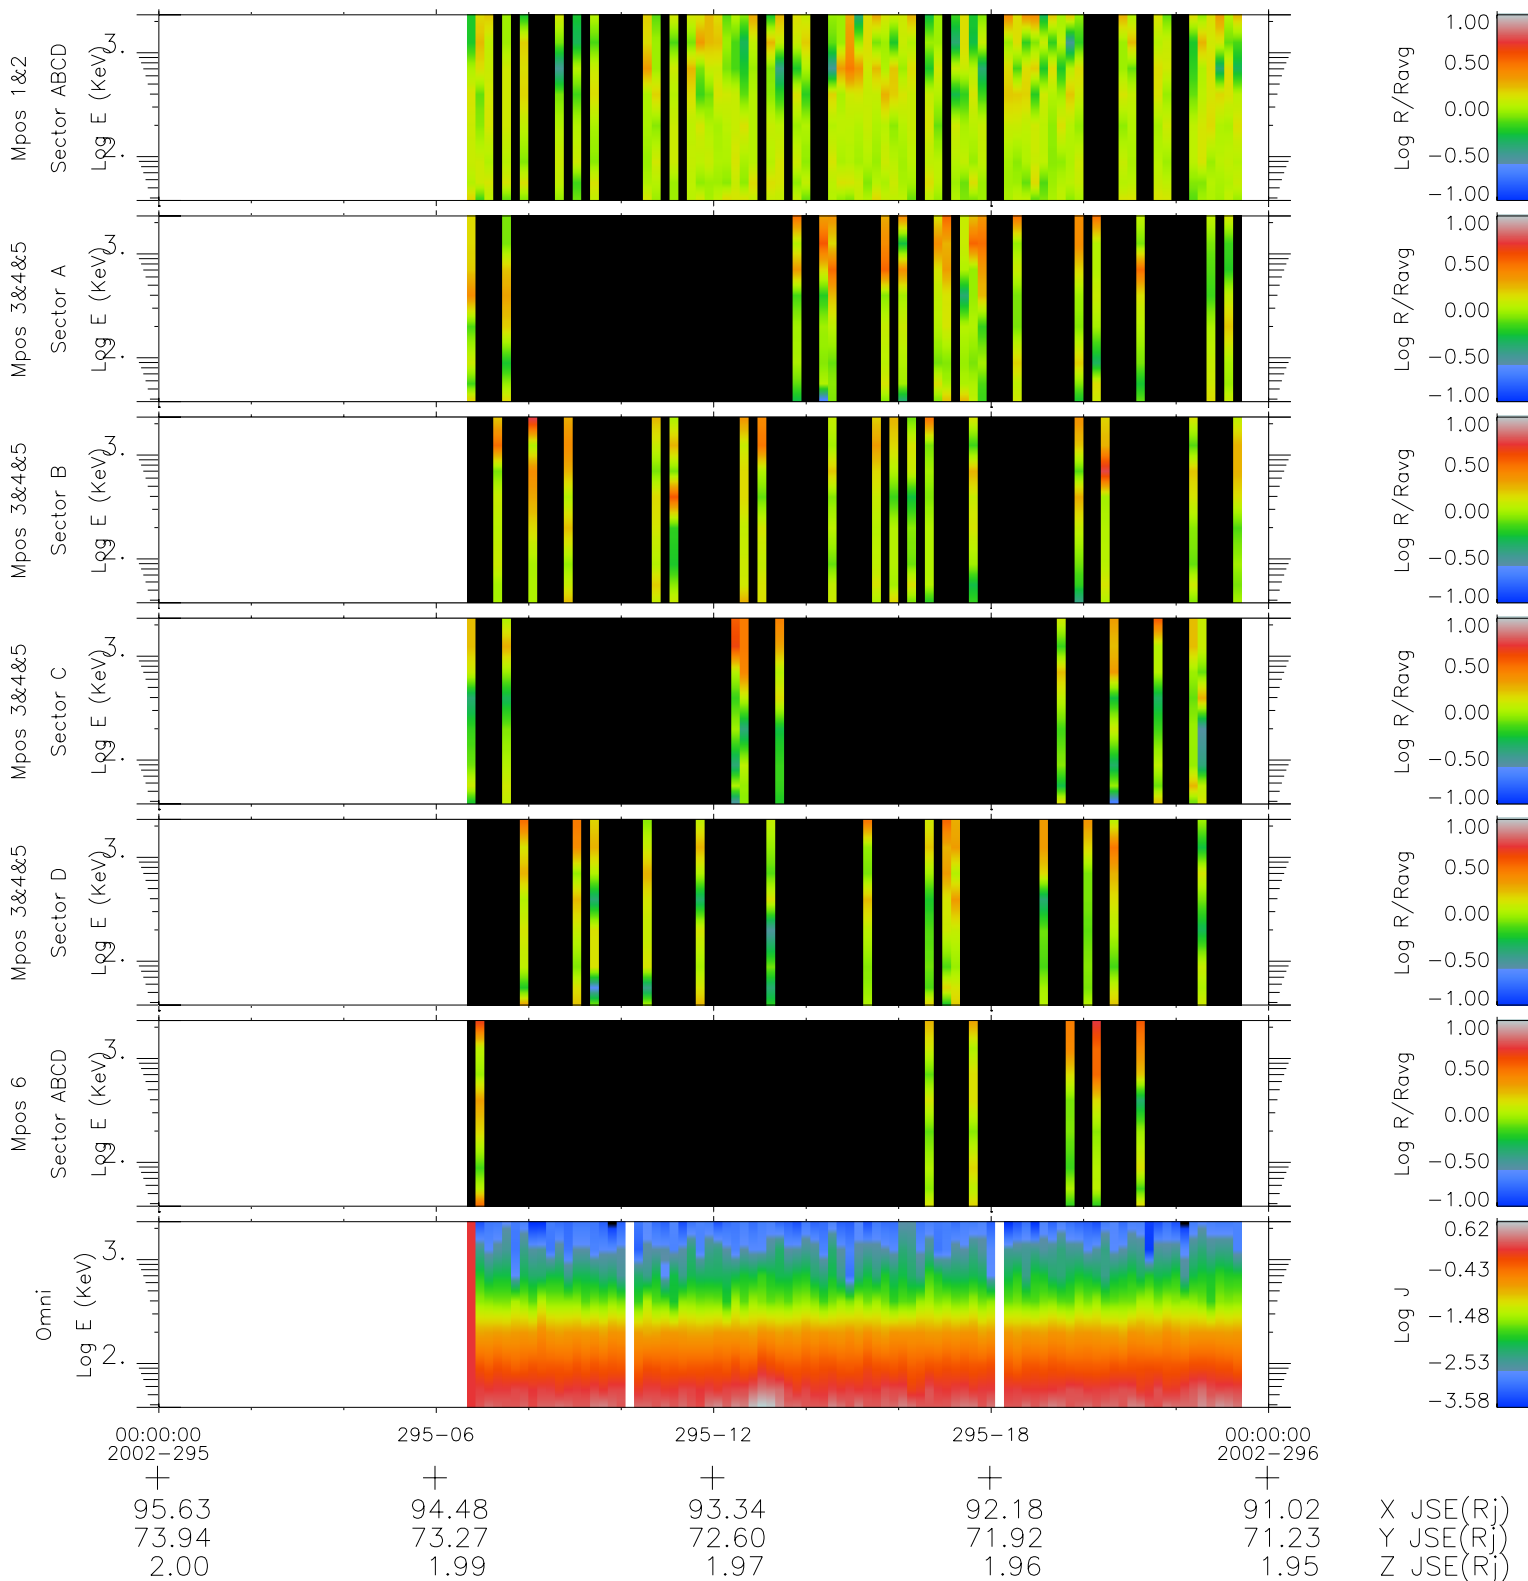

Galileo EPD Real Time R6 Ions Spectra 02295

Software Version: RTSPEC_R6 V 1.20
 Data Production: 08-00-03
 Plot Production: Wed Jan 8 02:35:06 2003
 Color File: wondr3
 Geofactor File: 1.1

◇ = Jupiter look direction
 □ = Corotation look direction