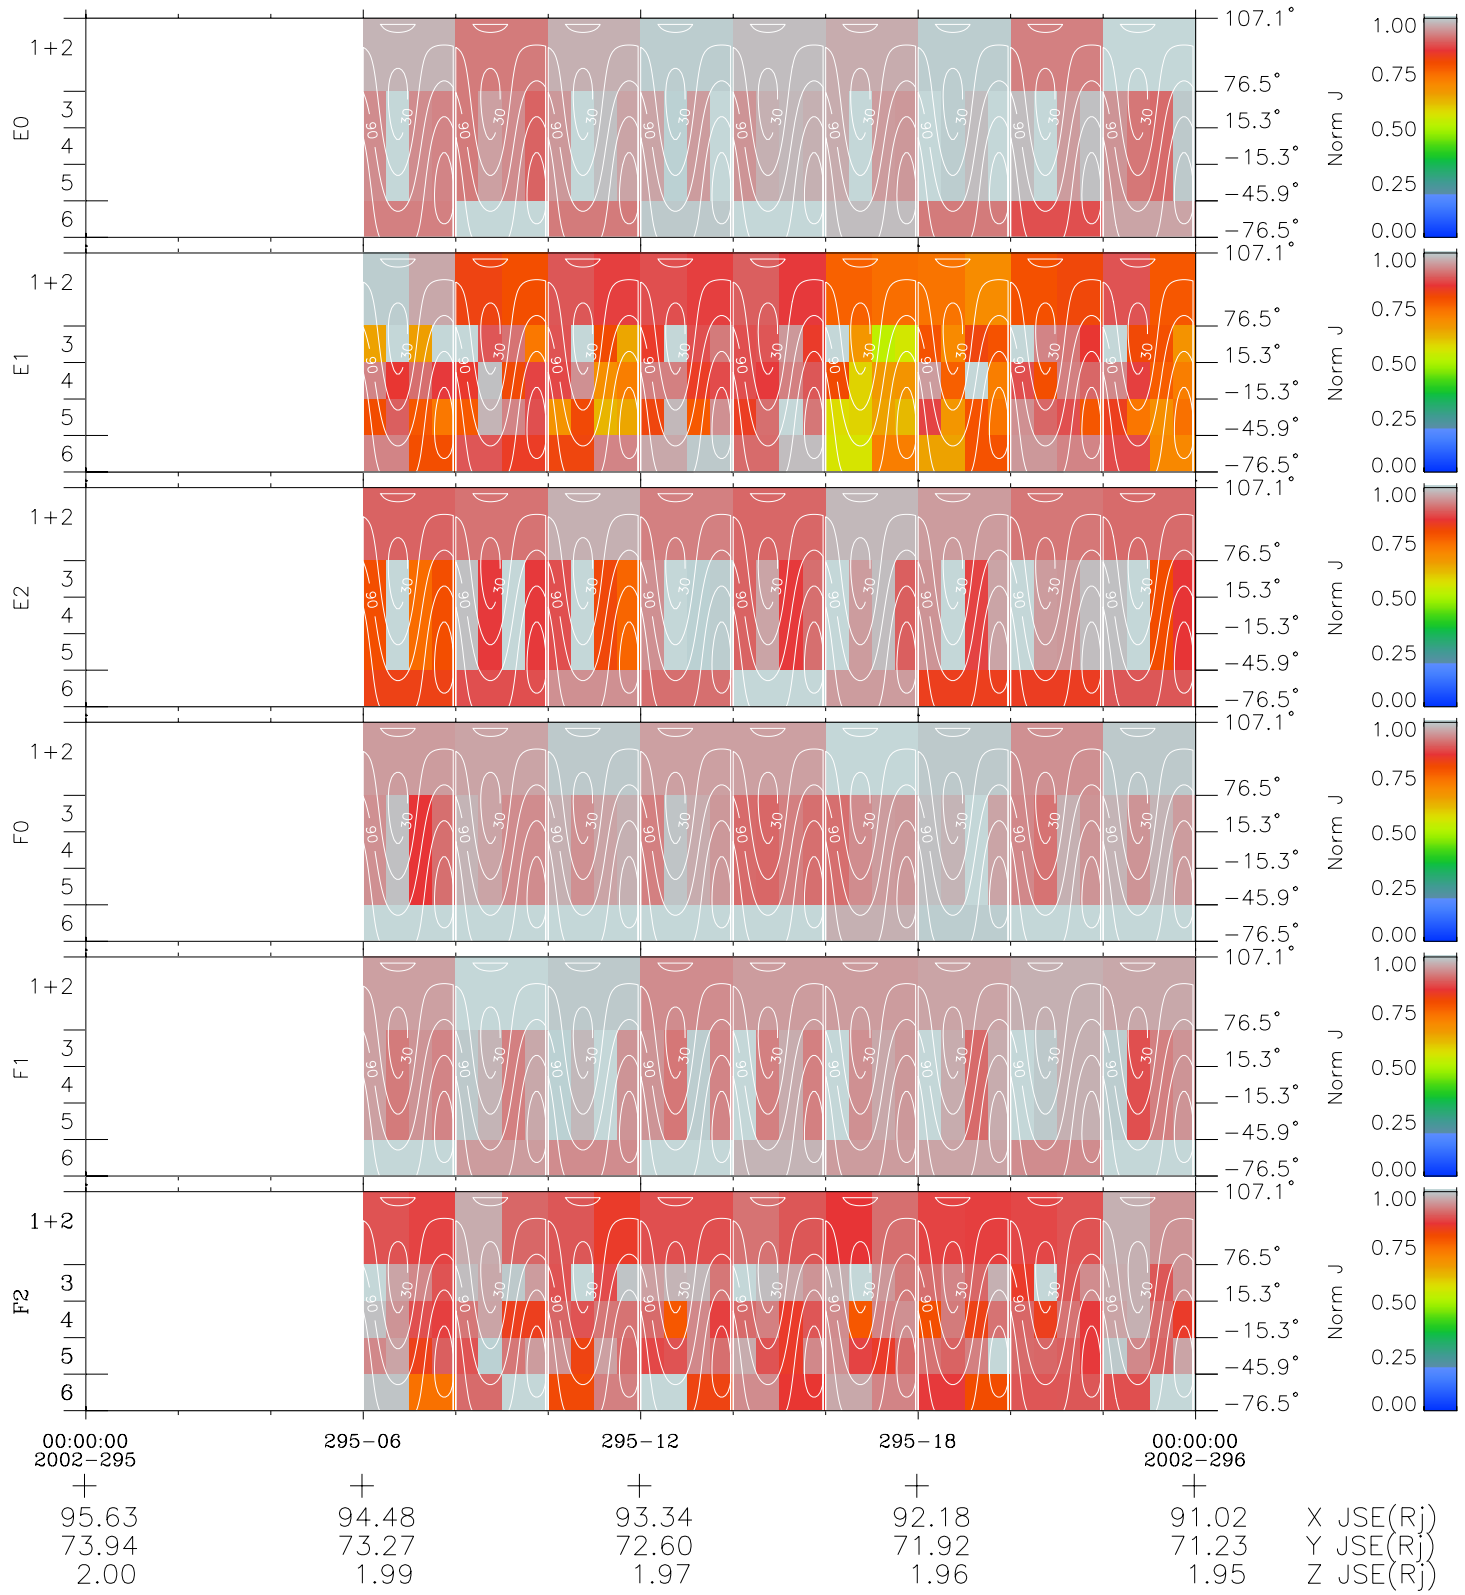

# Galileo EPD Real Time All-Sky Anisotropies 02295

Software Version: RTSKY\_NORM V 1.20  
 Data Production: 08-00-03  
 Plot Production: Wed Jan 8 02:35:49 2003  
 Color File: wondr3  
 Geofactor File: 1.1

- ◇ = Jupiter look direction
- = Corotation look direction