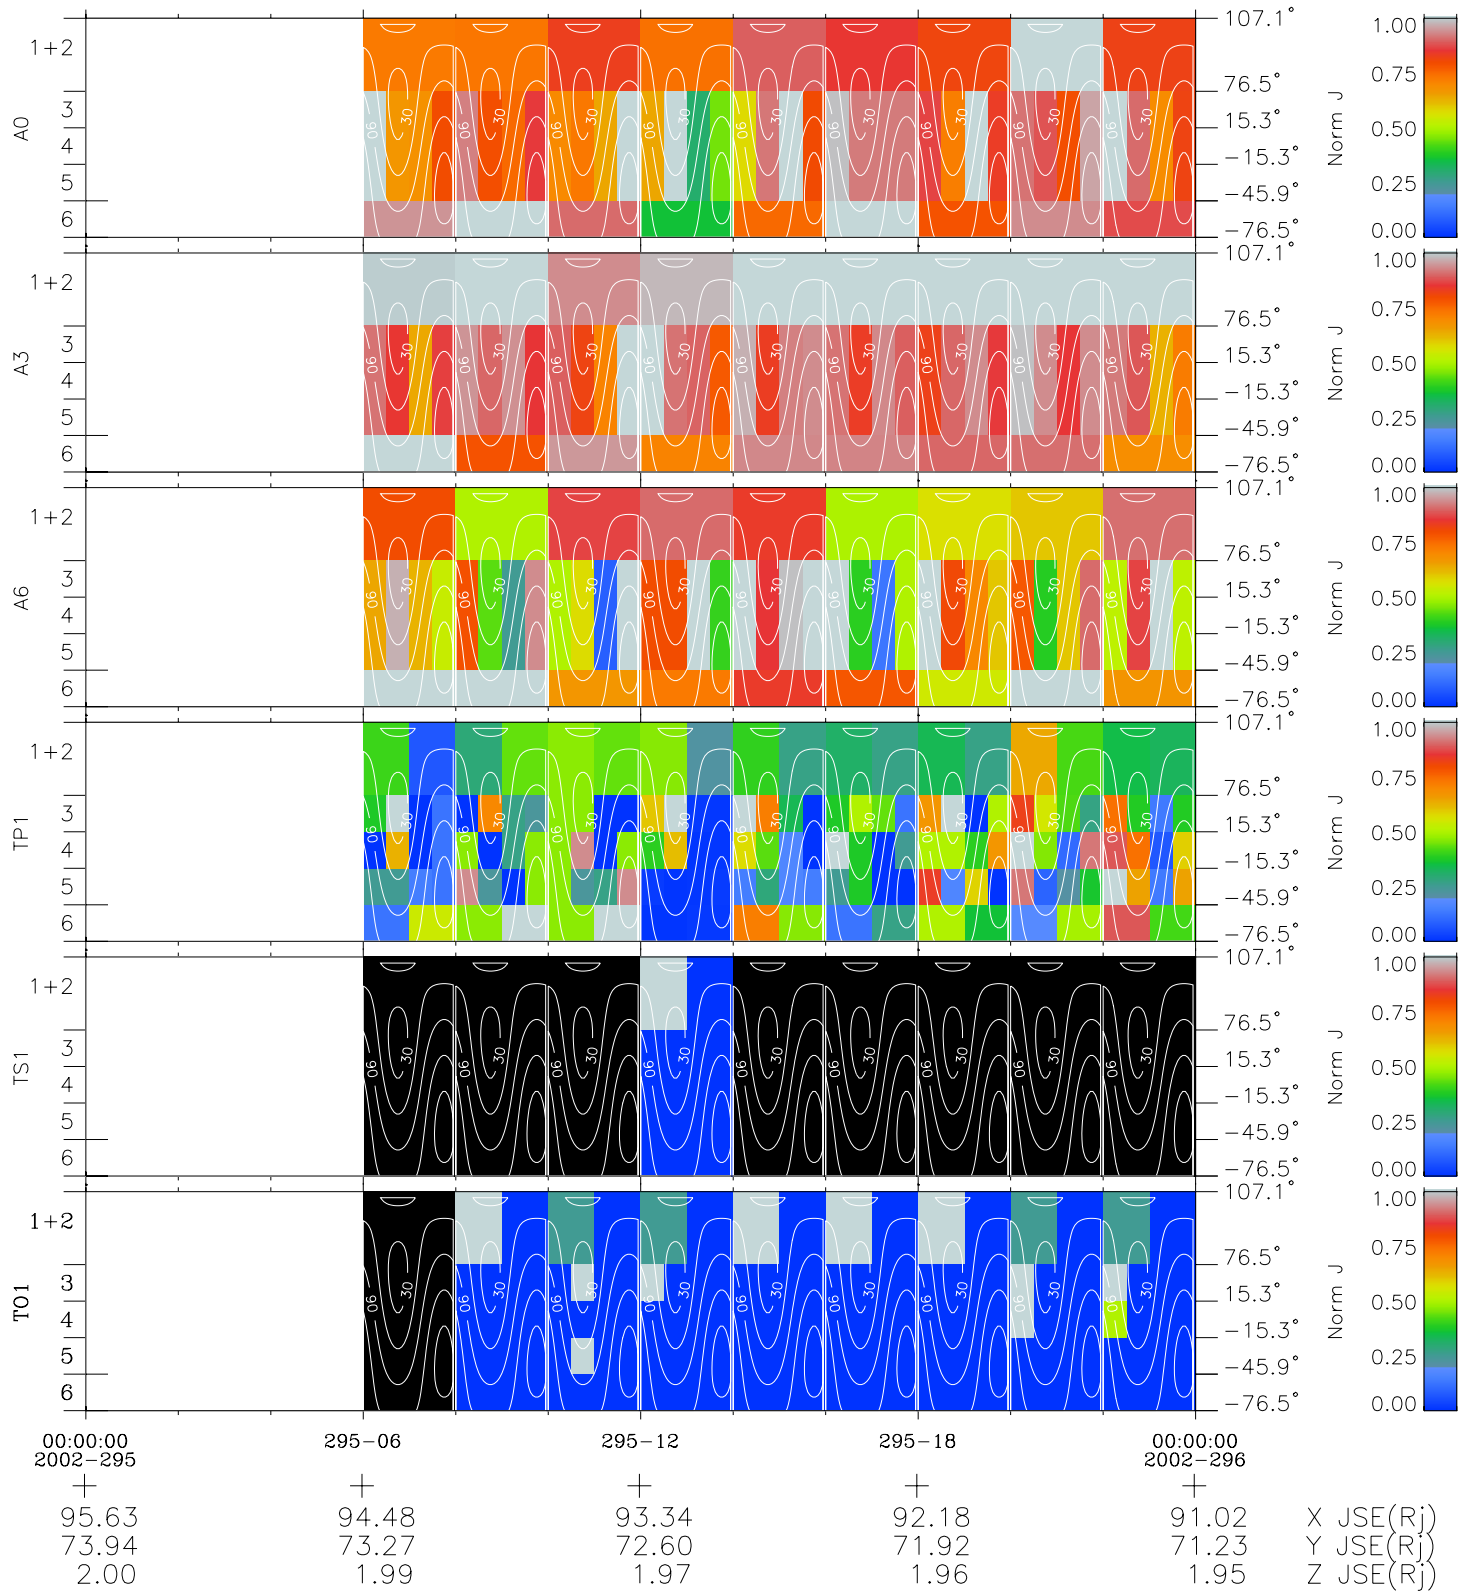

Galileo EPD Real Time All-Sky Anisotropies 02295

Software Version: RTSKY_NORM V 1.20
Data Production: 08-00-03
Plot Production: Wed Jan 8 02:35:44 2003
Color File: wondr3
Geofactor File: 1.1

- ◇ = Jupiter look direction
- = Corotation look direction