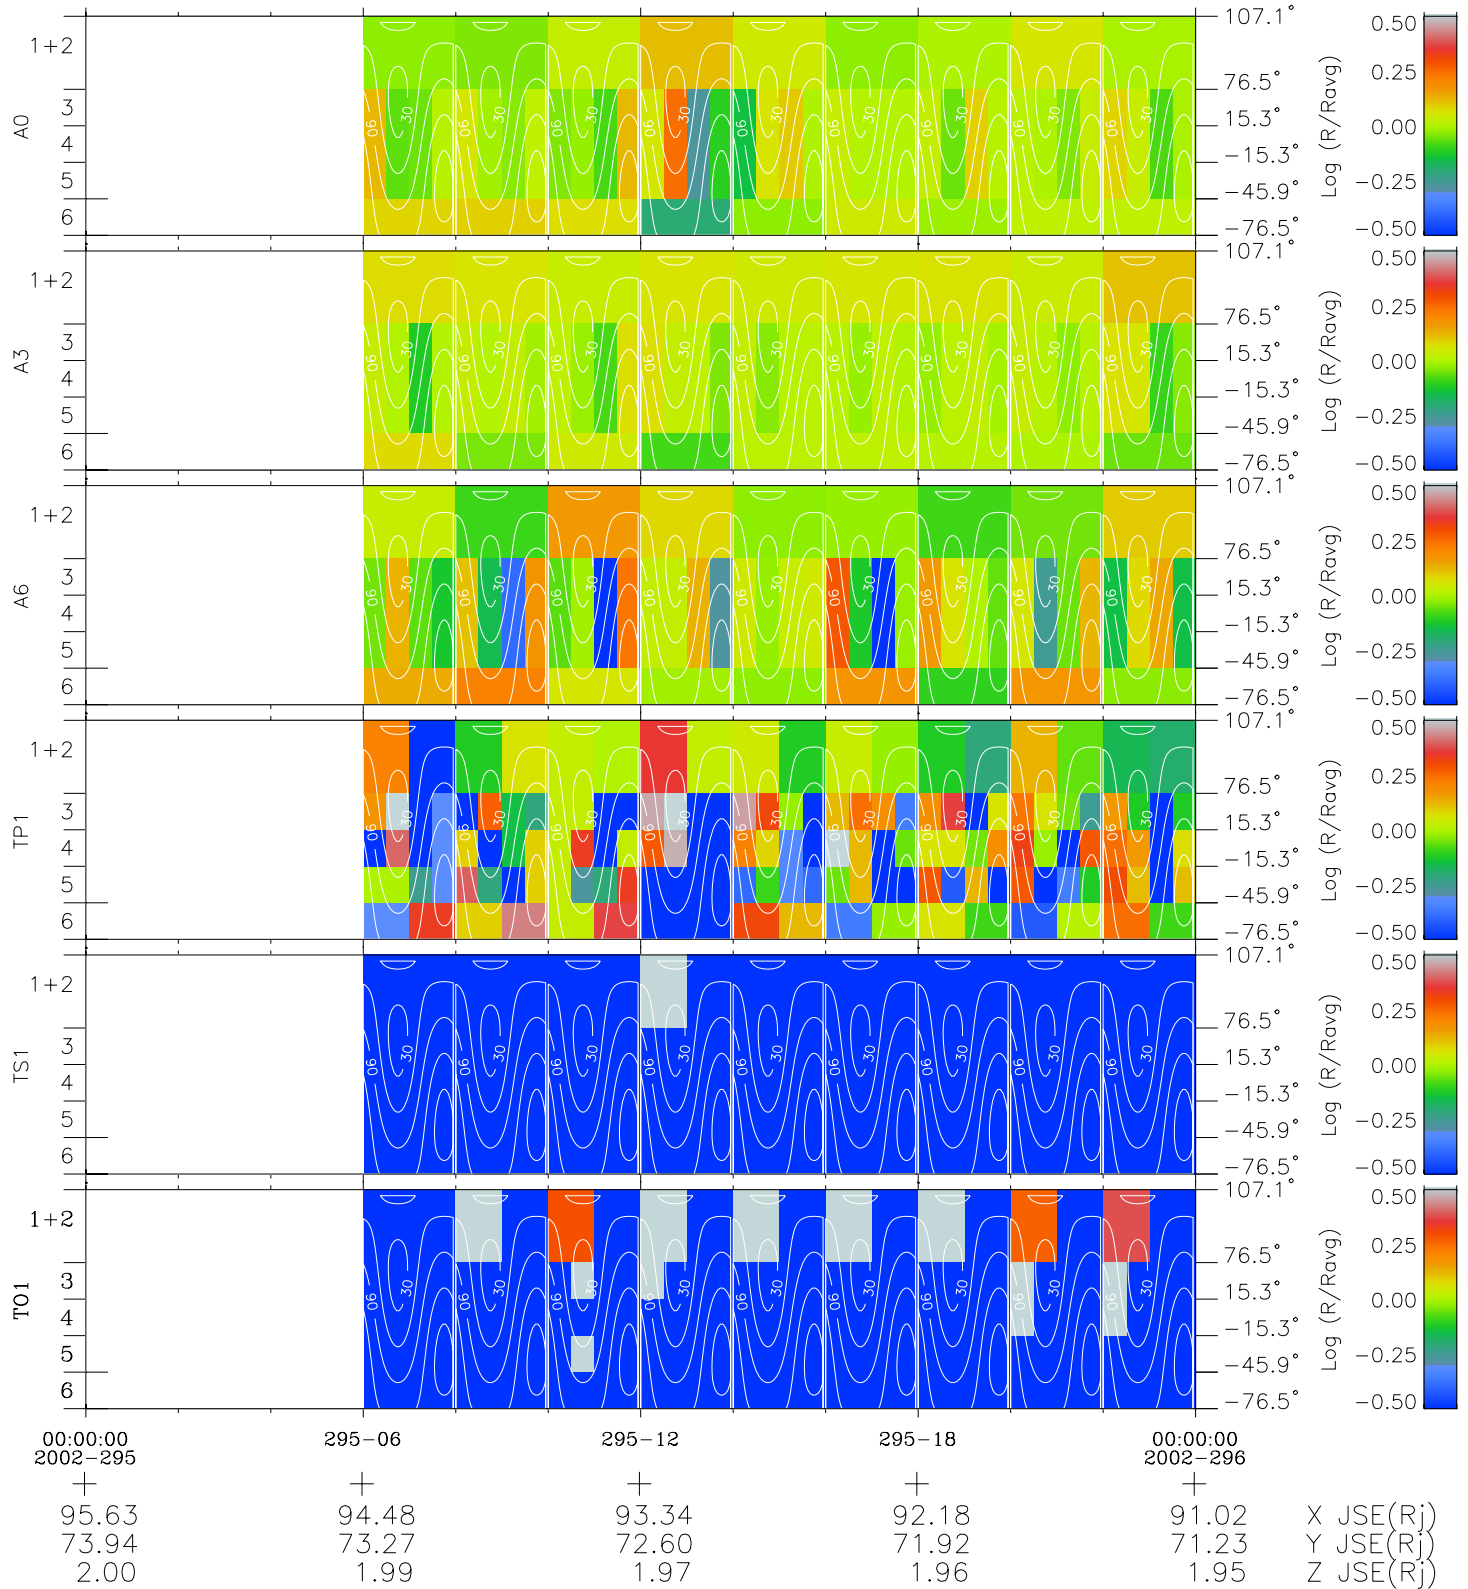

# Galileo EPD Real Time All-Sky Anisotropies 02295

Software Version: RTSKY\_MEAN V 1.20  
 Data Production: 08-00-03  
 Plot Production: Wed Jan 8 02:35:22 2003  
 Color File: wondr3  
 Geofactor File: 1.1

- ◇ = Jupiter look direction
- = Corotation look direction