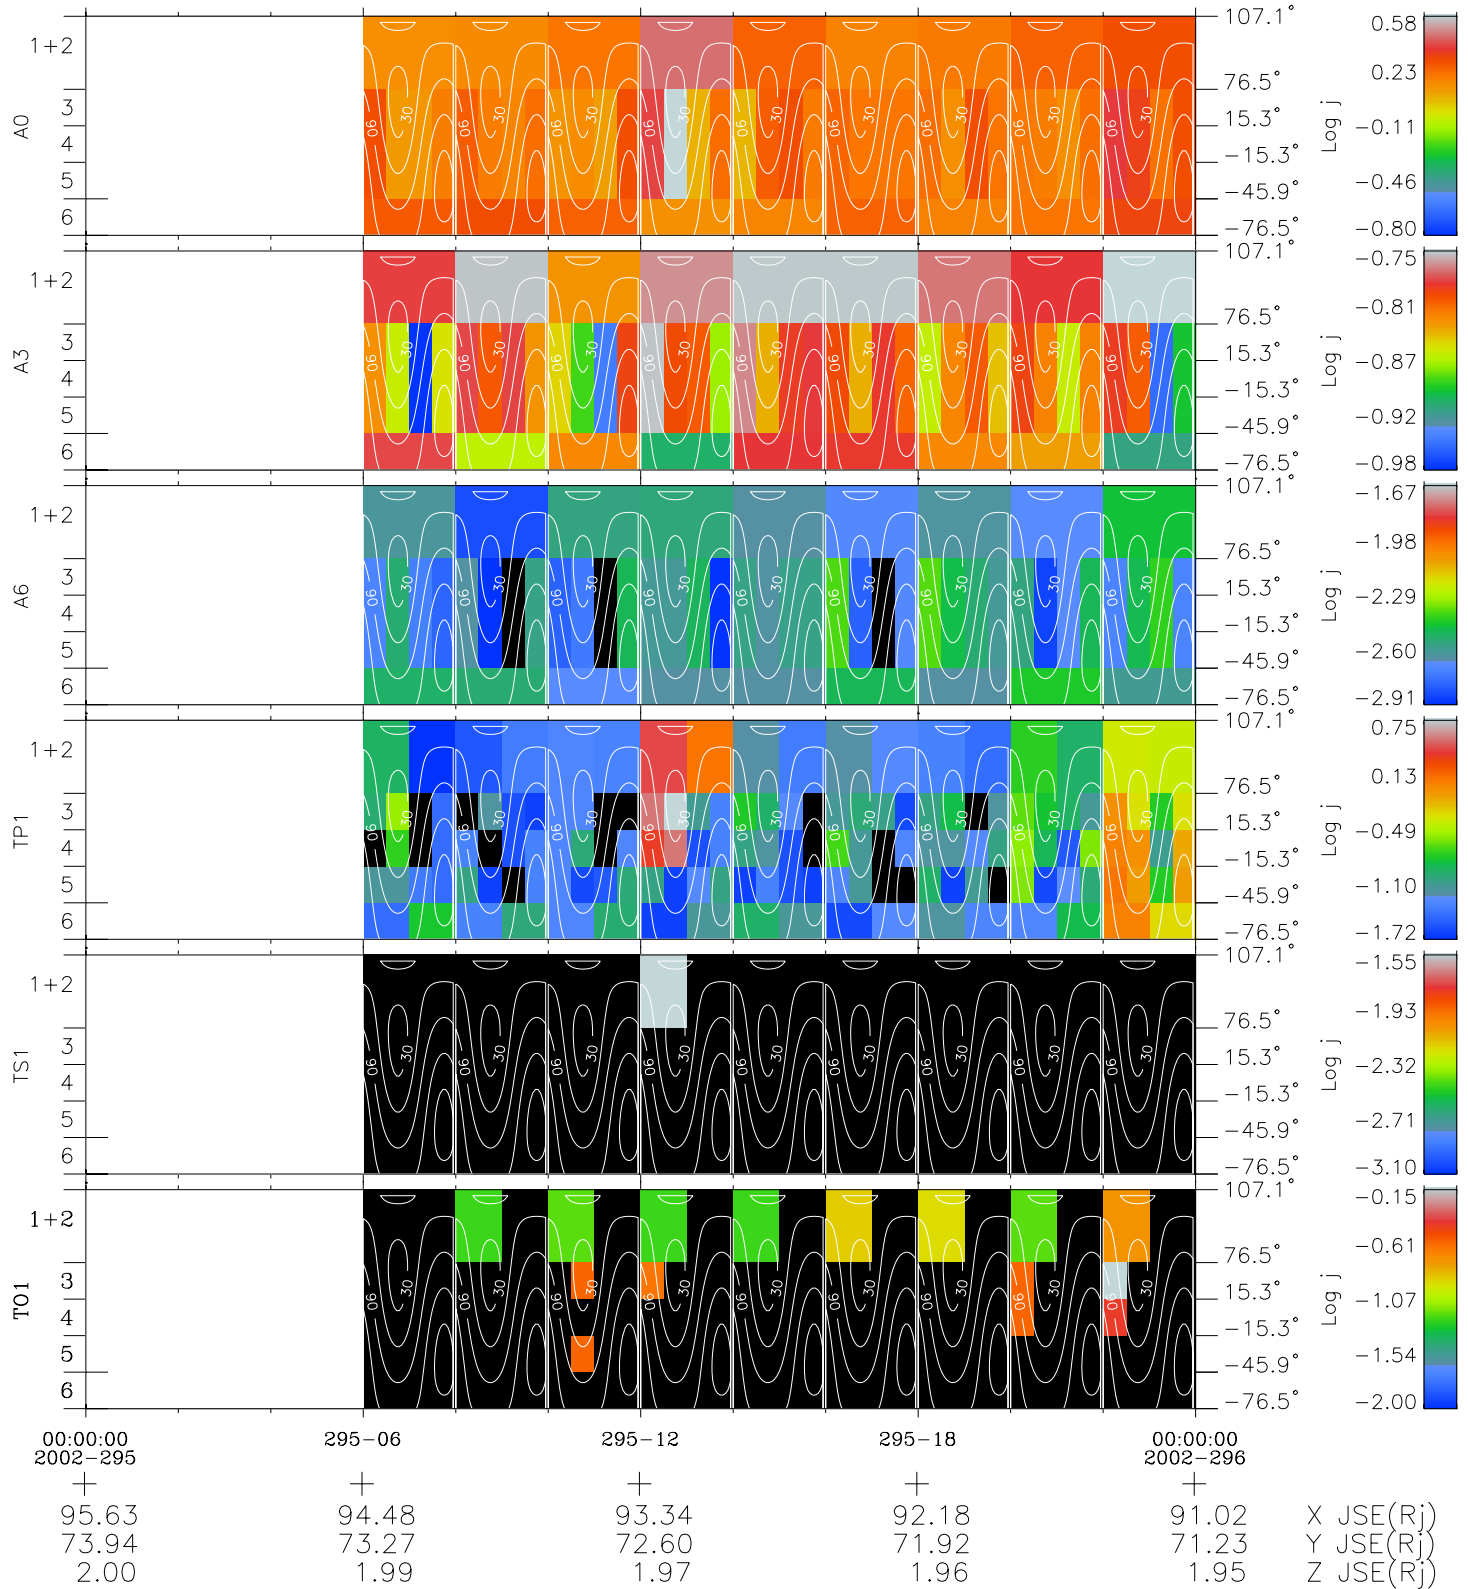

Galileo EPD Real Time All-Sky Anisotropies 02295

Software Version: RTSKY_FLUX V 1.20
 Data Production: 08-00-03
 Plot Production: Wed Jan 8 02:35:33 2003
 Color File: wondr3
 Geofactor File: 1.1

- ◇ = Jupiter look direction
- = Corotation look direction