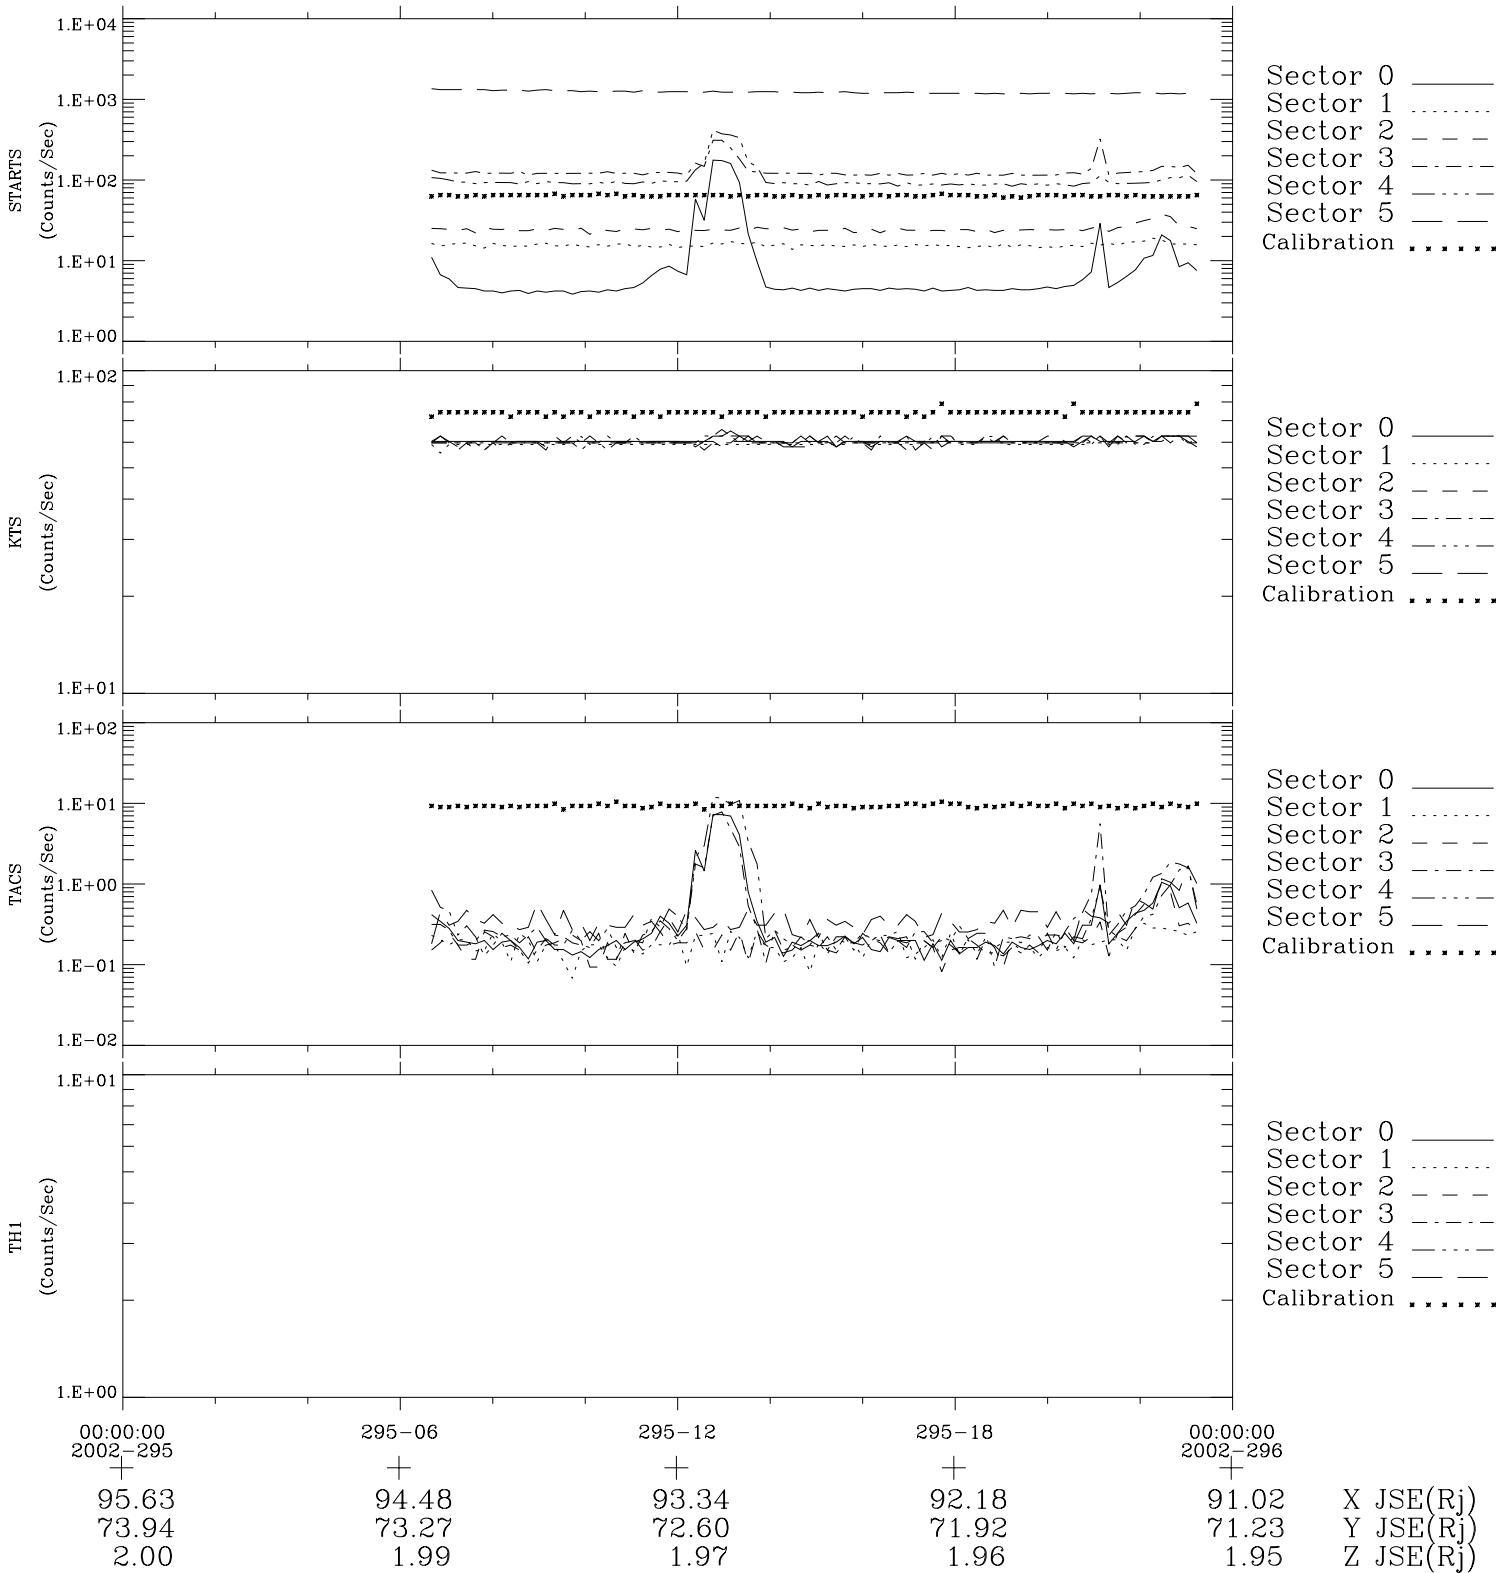

Galileo EPD Real-Time Six-Sector 02295

Software Version: RTLINE_R6 V 1.20
Data Production: 08-00-03
Plot Production: Wed Jan 8 02:36:52 2003

◇ = Jupiter look direction
□ = Corotation look direction