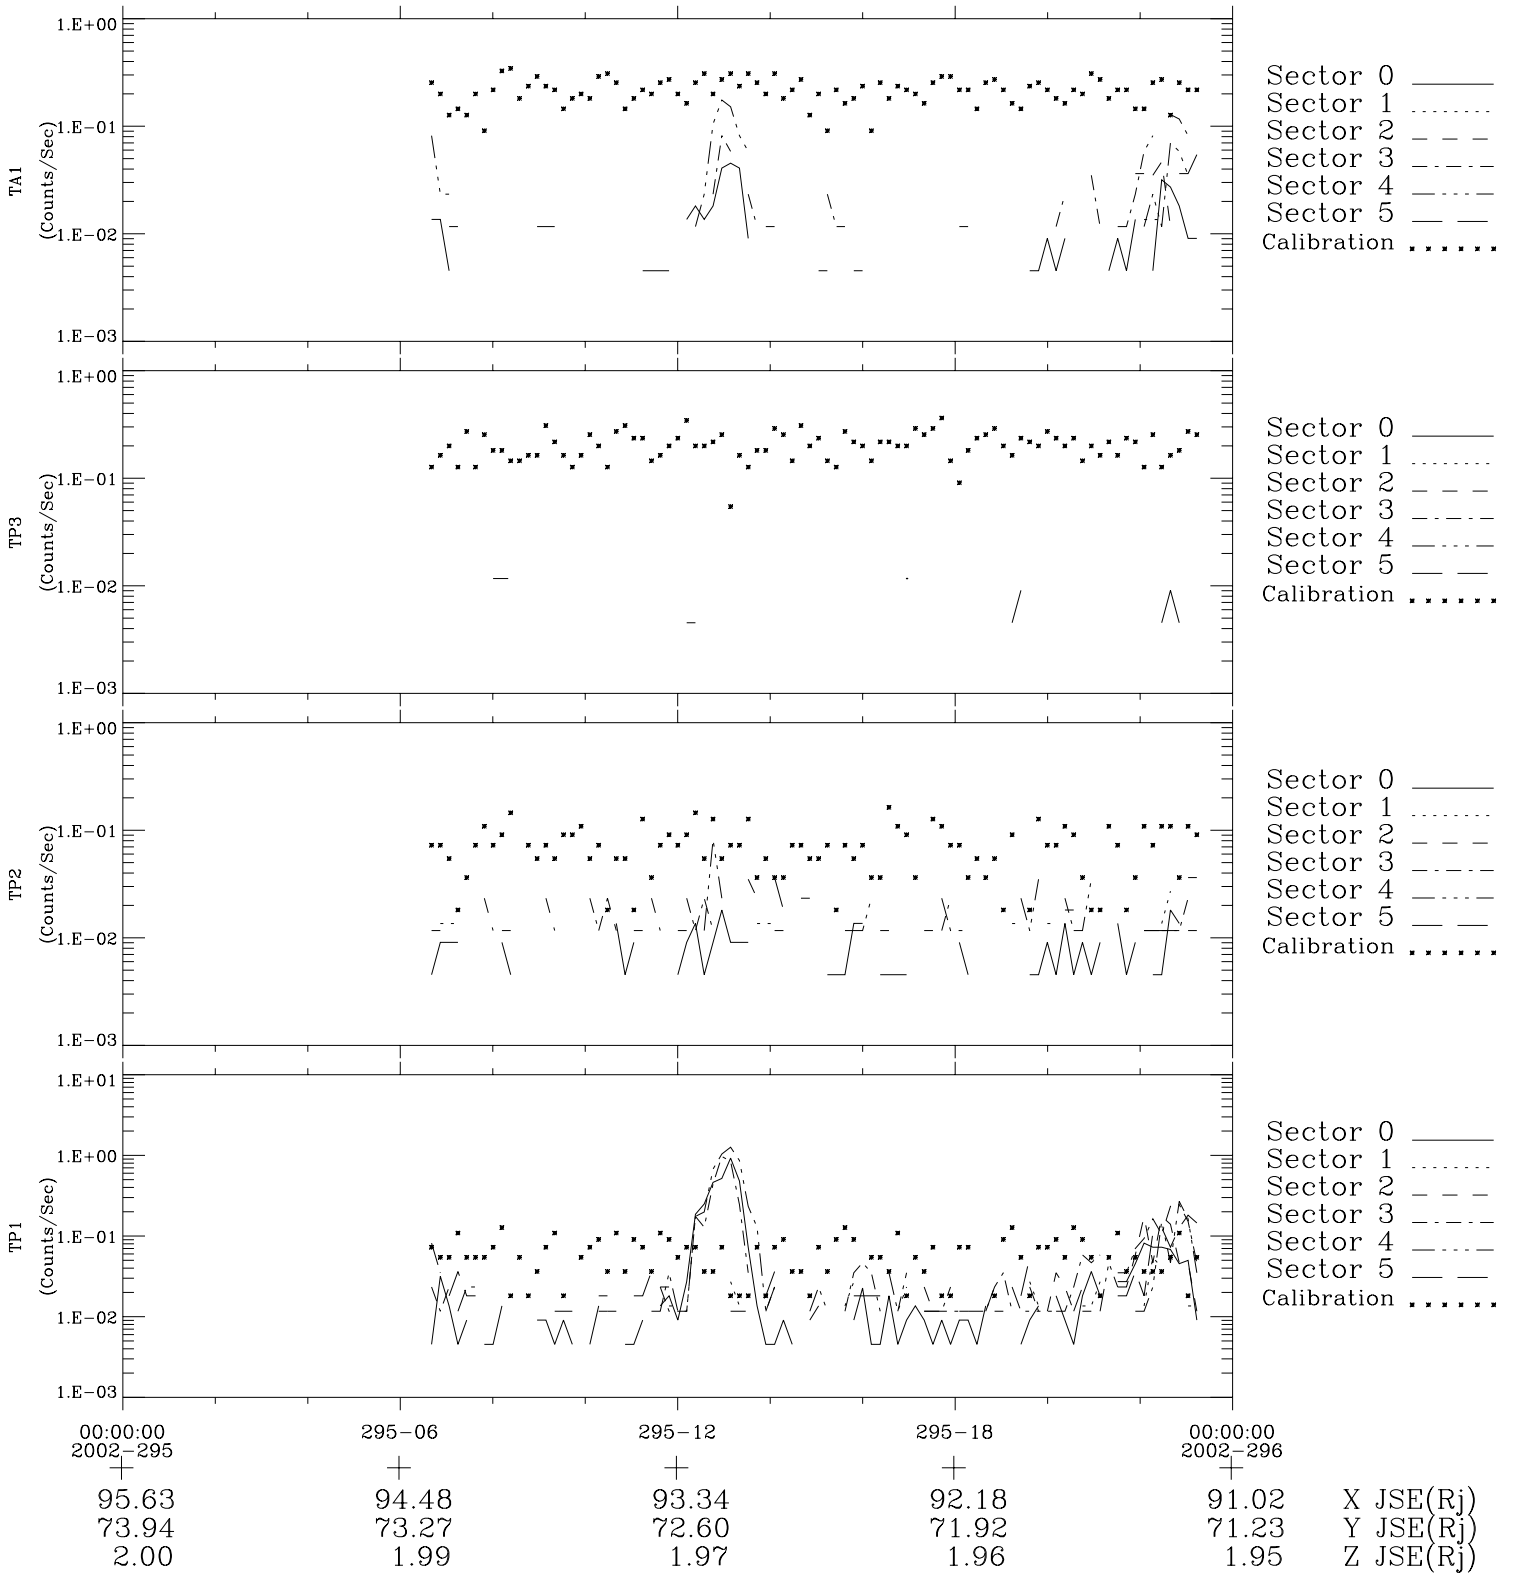

Galileo EPD Real-Time Six-Sector 02295

Software Version: RTLINE_R6 V 1.20
Data Production: 08-00-03
Plot Production: Wed Jan 8 02:36:50 2003

◇ = Jupiter look direction
□ = Corotation look direction