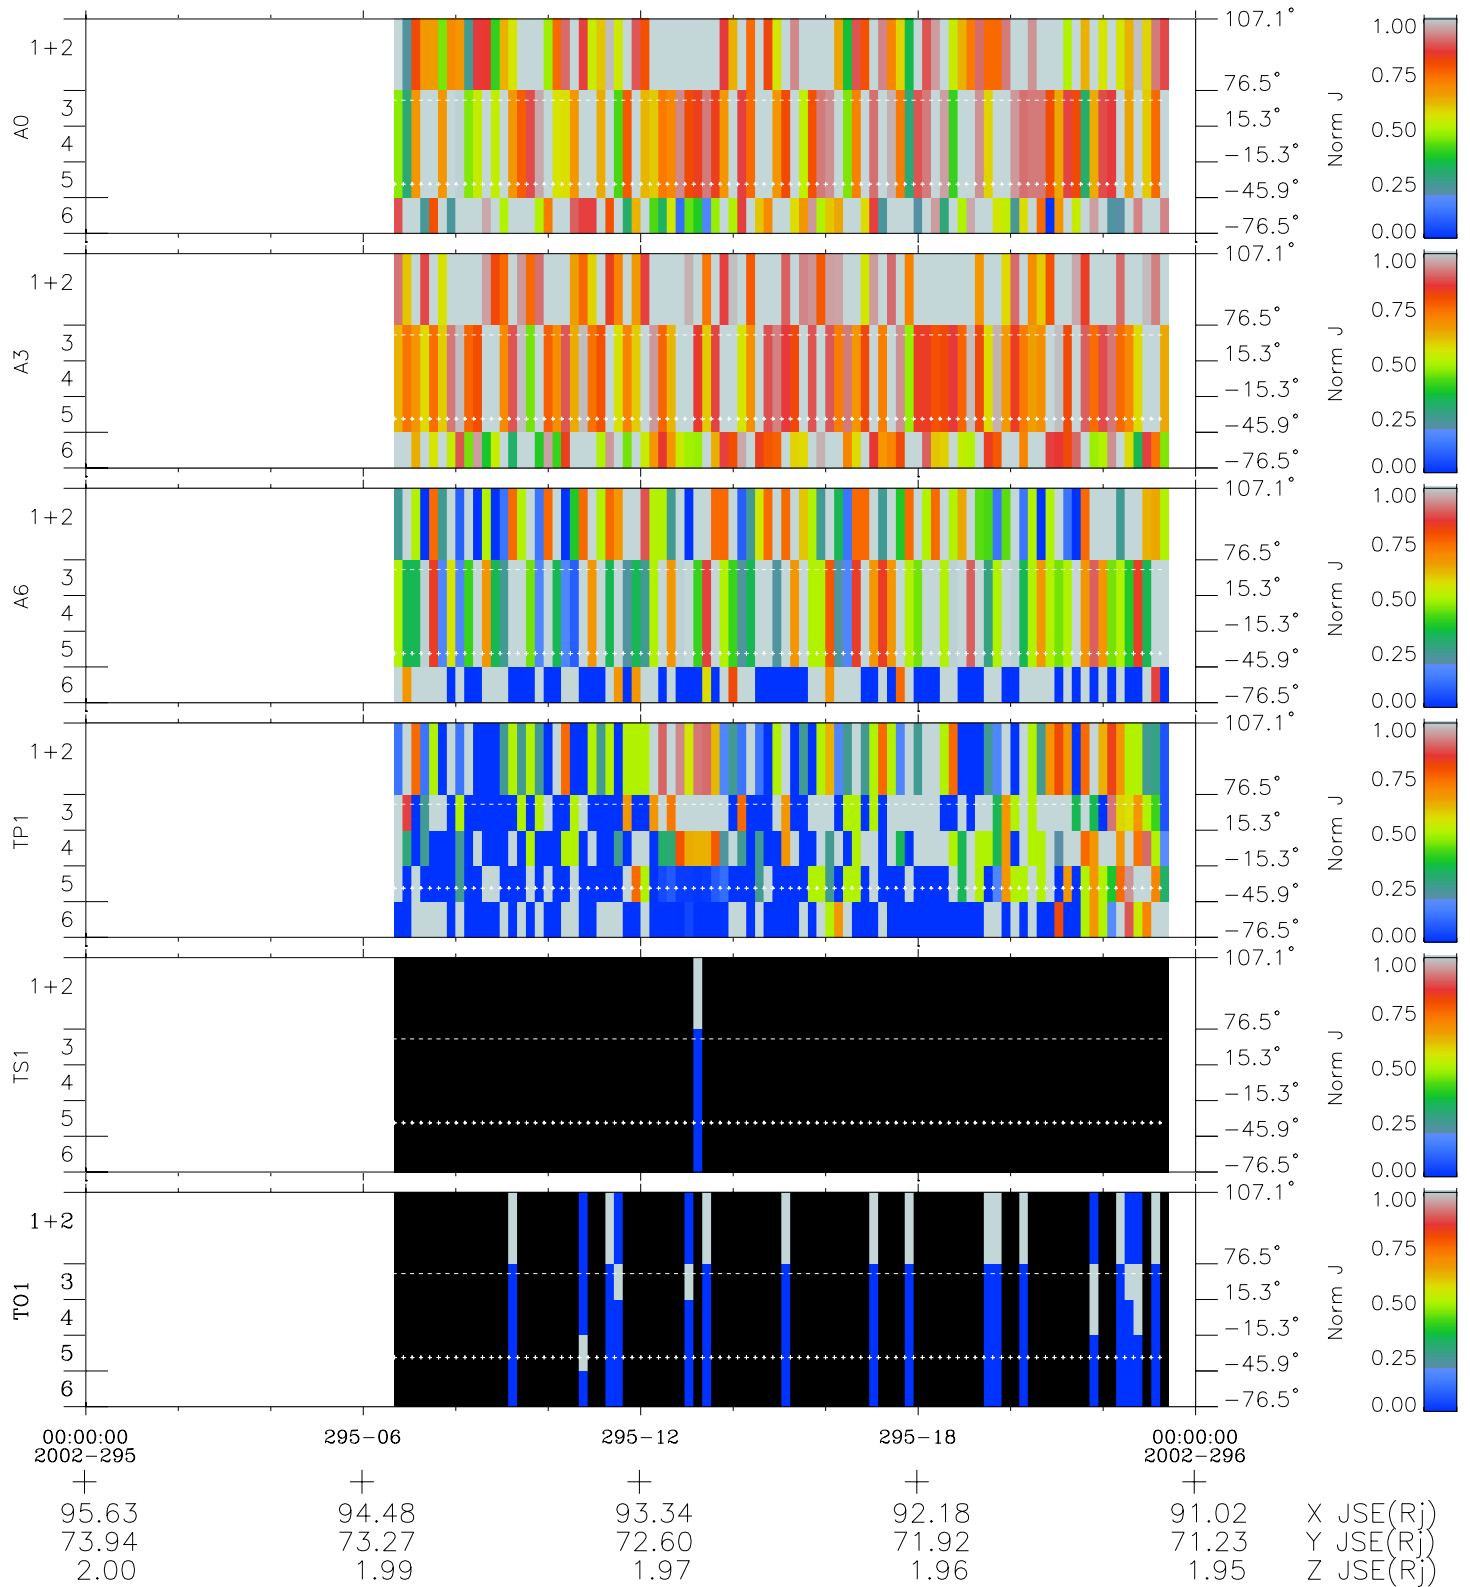

# Galileo EPD Real Elevation Anisotropies 02295

Software Version: RTELEV\_NORM V 1.20  
 Data Production: 08-00-03  
 Plot Production: Wed Jan 8 02:36:11 2003  
 Color File: wondr3  
 Geofactor File: 1.1

- ◇ = Jupiter look direction
- = Corotation look direction