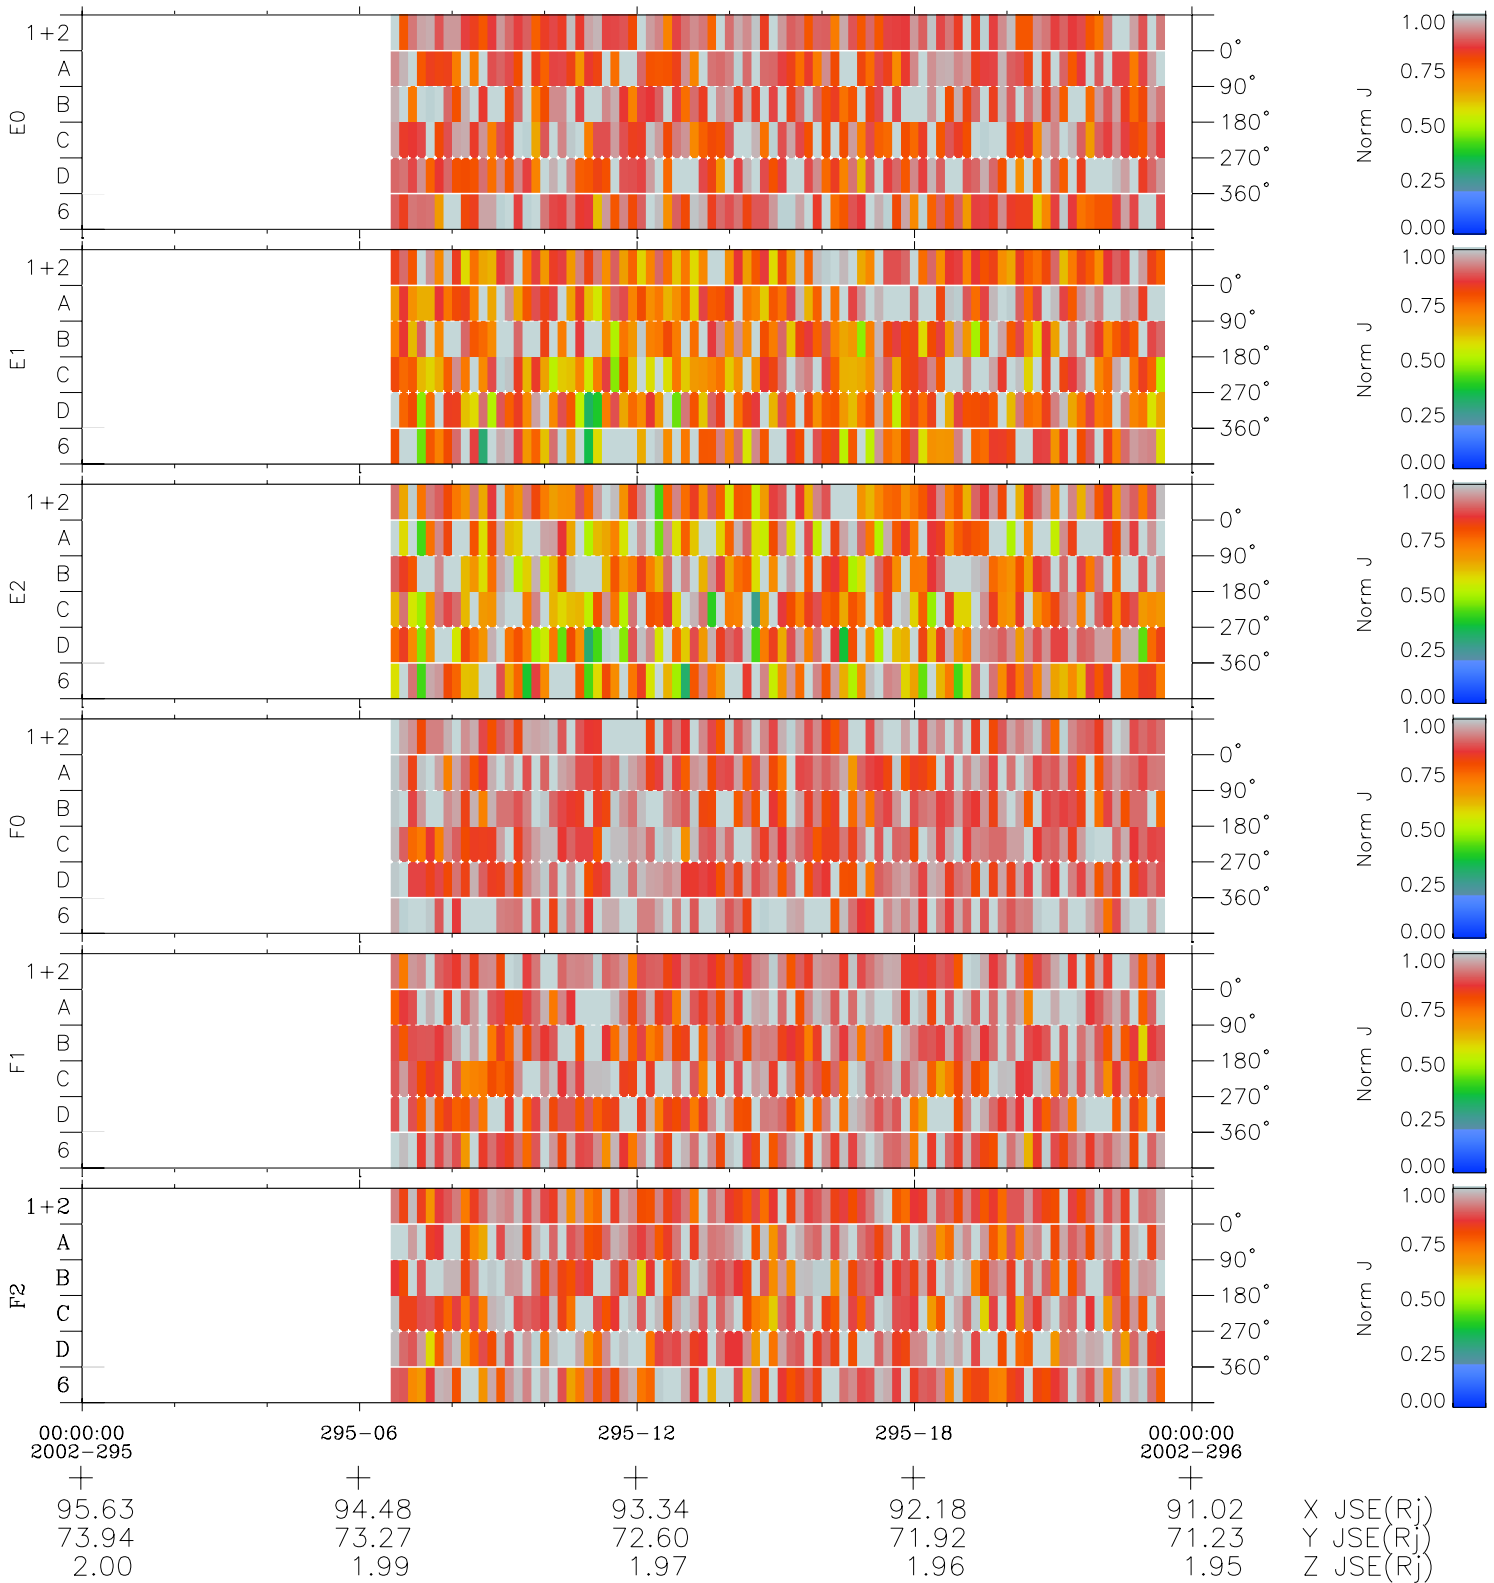

Galileo EPD Real Time Azimuth Anisotropies 02295

Software Version: RTAZIM_NORM V 1.20
Data Production: 08-00-03
Plot Production: Wed Jan 8 02:36:40 2003
Color File: wondr3
Geofactor File: 1.1

- ◇ = Jupiter look direction
- = Corotation look direction