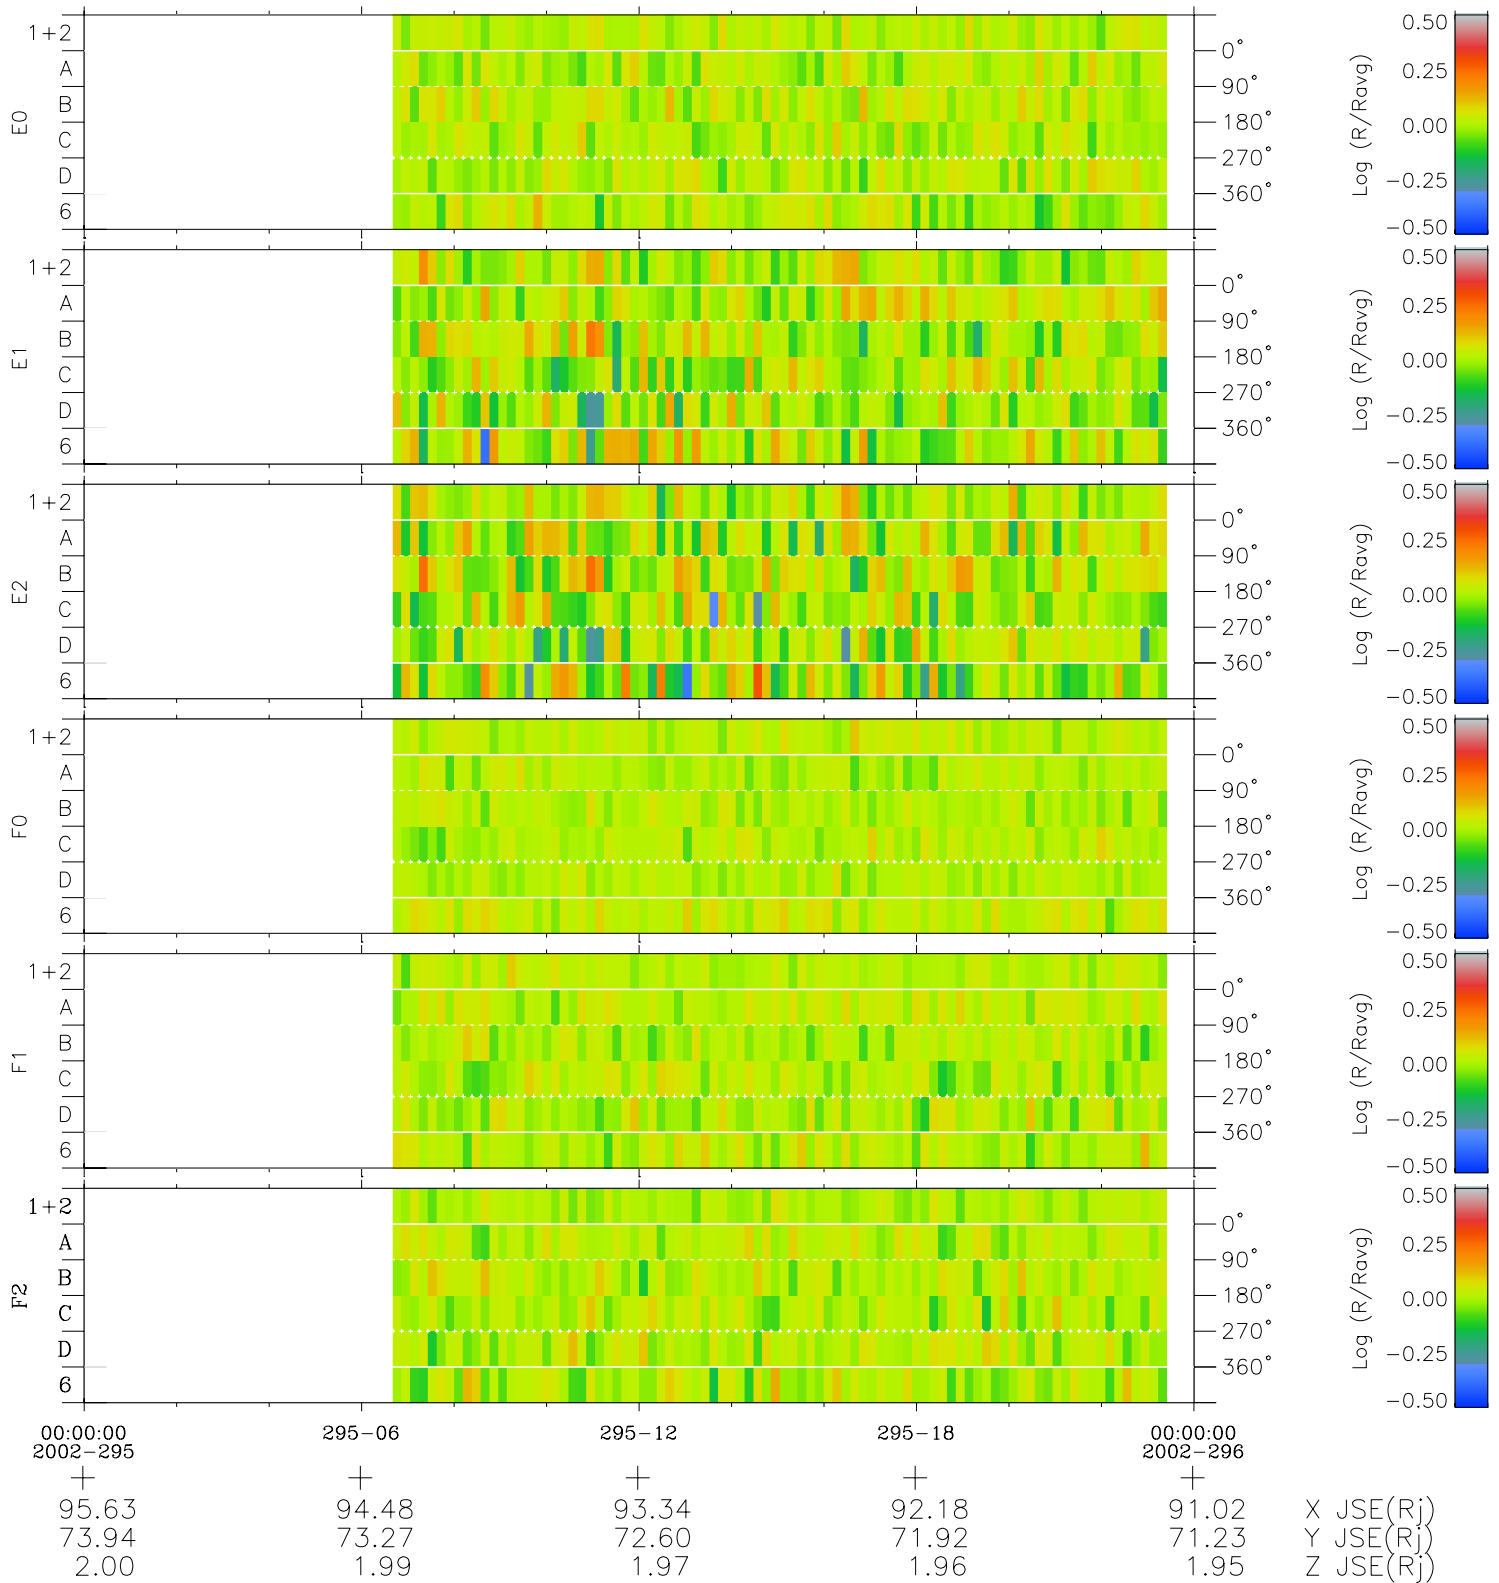

Galileo EPD Real Time Azimuth Anisotropies 02295

Software Version: RTAZIM_MEAN V 1.20
 Data Production: 08-00-03
 Plot Production: Wed Jan 8 02:36:24 2003
 Color File: wondr3
 Geofactor File: 1.1

- ◇ = Jupiter look direction
- = Corotation look direction