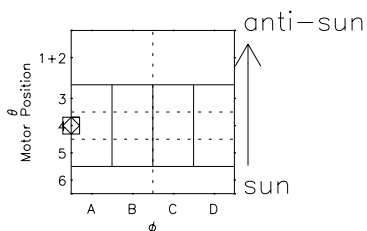

Galileo EPD Real Time Azimuth Anisotropies 02295

Software Version: RTAZIM_FLUX V 1.20
 Data Production: 08-00-03
 Plot Production: Wed Jan 8 02:36:32 2003
 Color File: wondr3
 Geofactor File: 1.1

- ◇ = Jupiter look direction
- = Corotation look direction