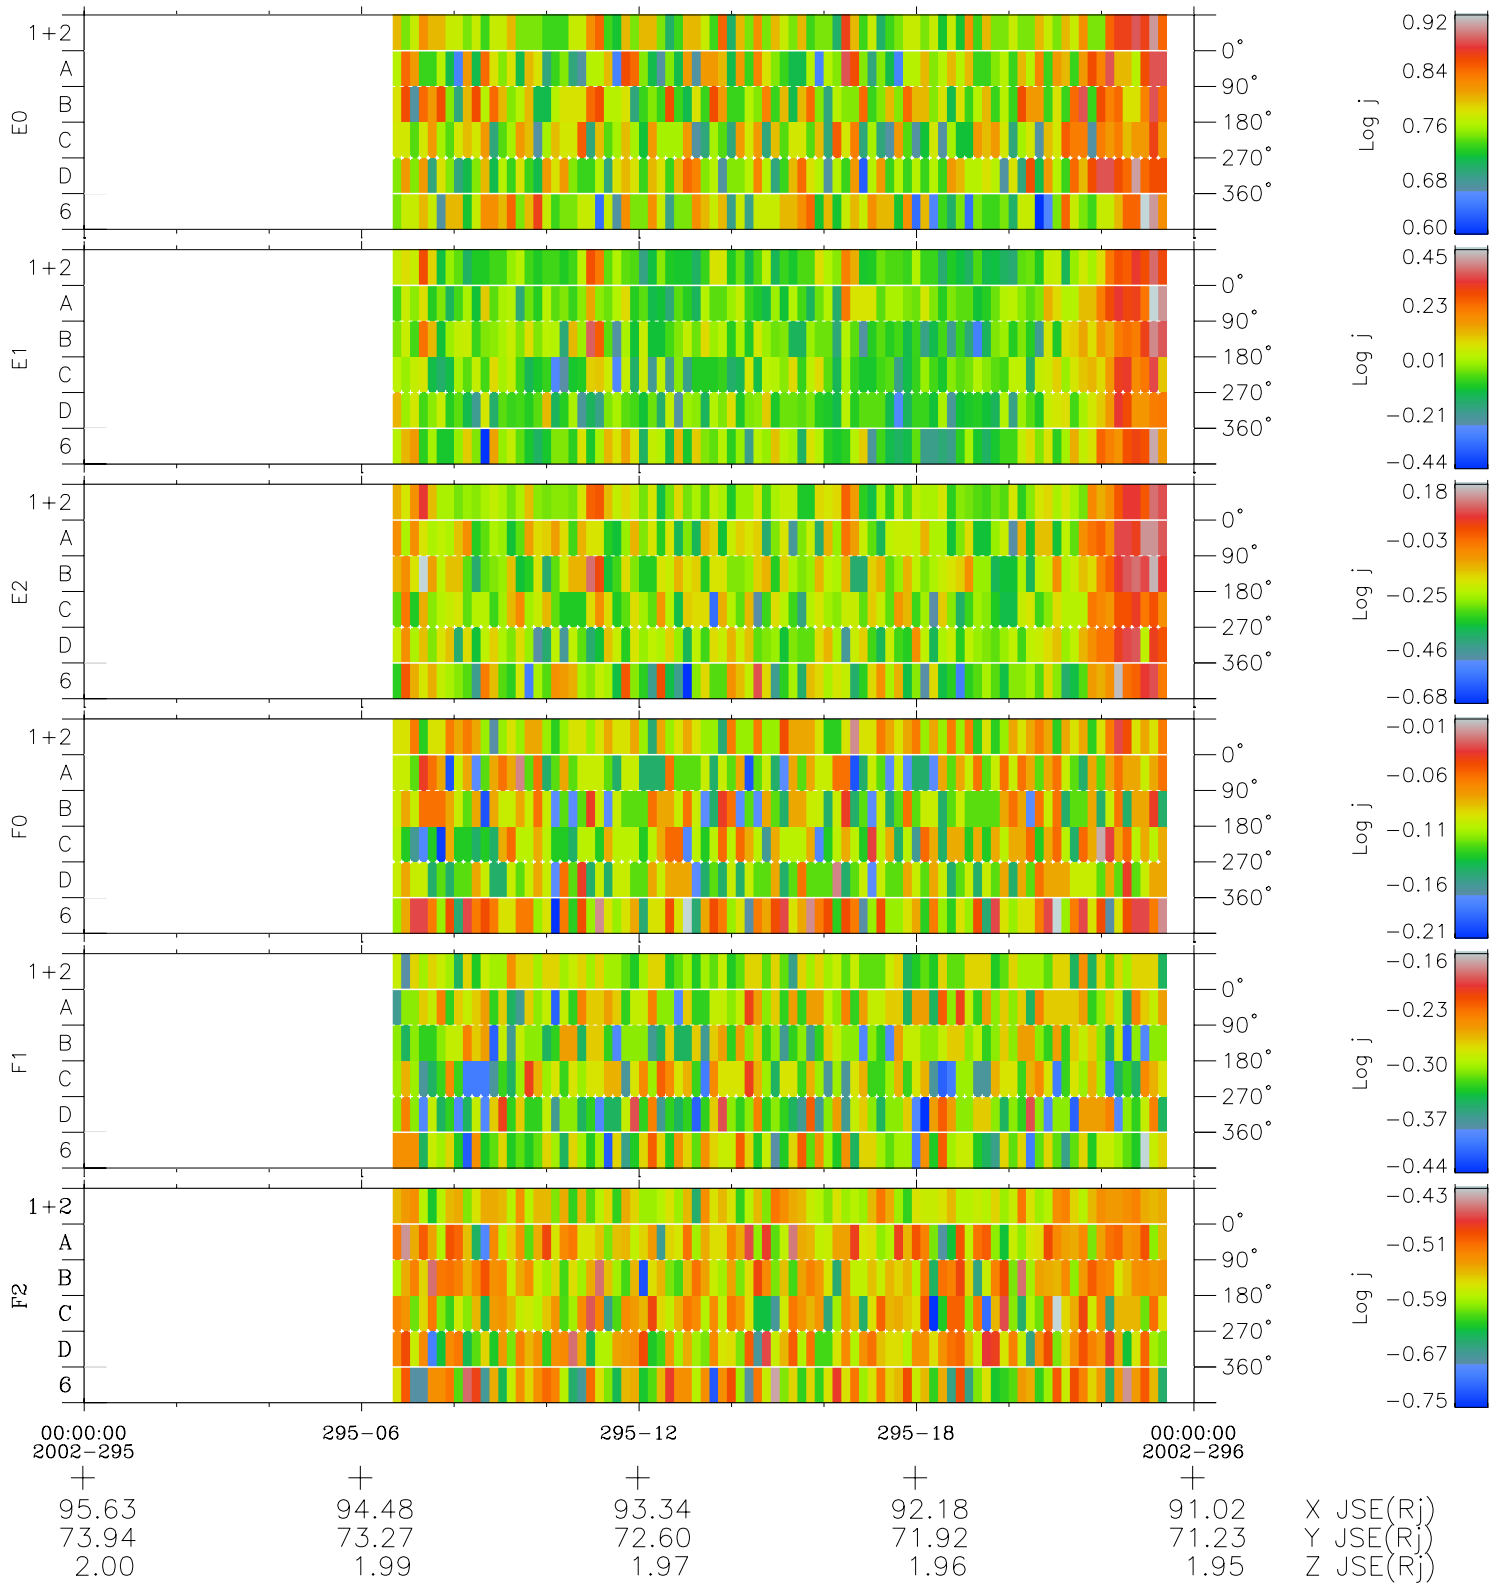

Galileo EPD Real Time Azimuth Anisotropies 02295

Software Version: RTAZIM_FLUX V 1.20
 Data Production: 08-00-03
 Plot Production: Wed Jan 8 02:36:32 2003
 Color File: wondr3
 Geofactor File: 1.1

- ◇ = Jupiter look direction
- = Corotation look direction