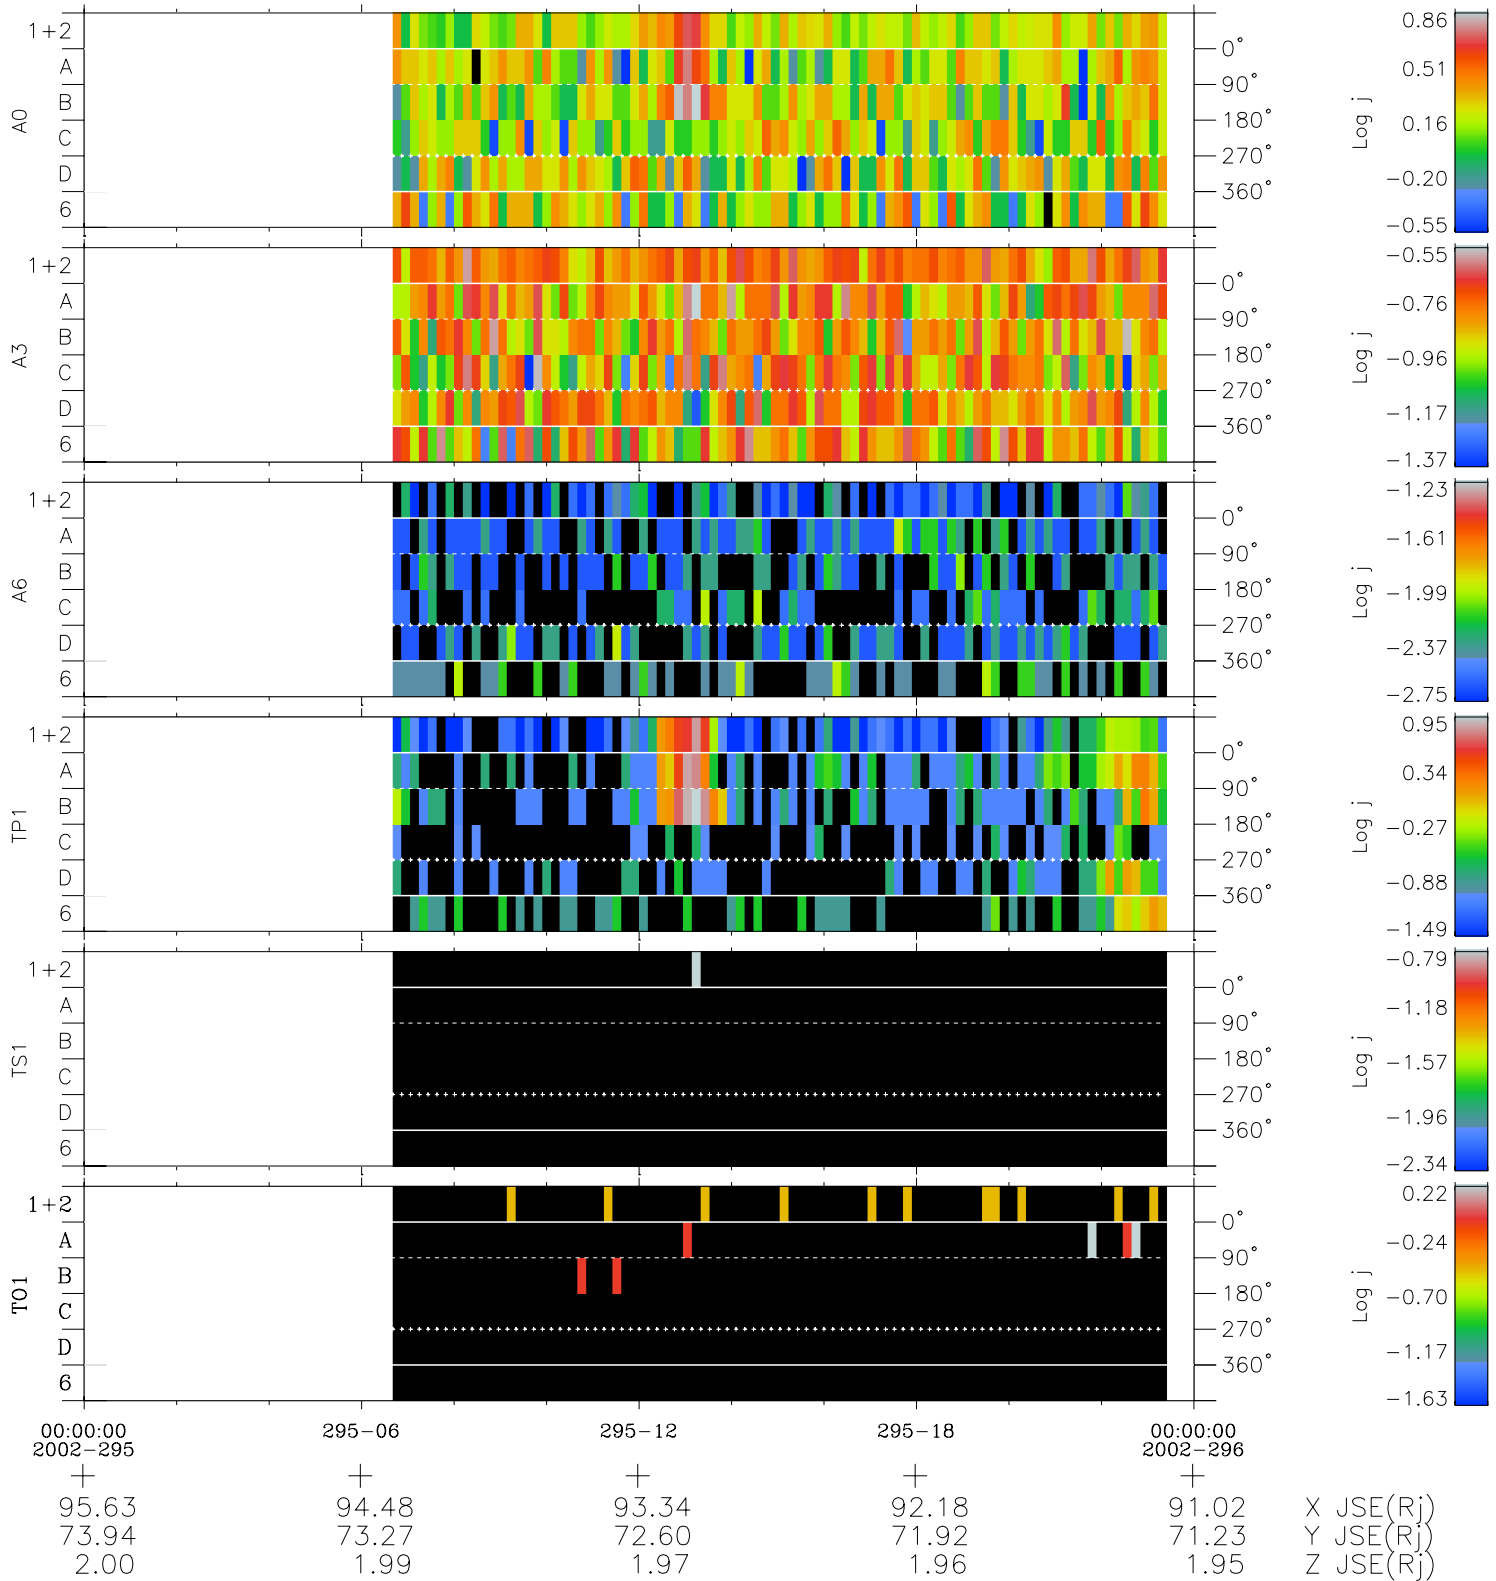

Galileo EPD Real Time Azimuth Anisotropies 02295

Software Version: RTAZIM_FLUX V 1.20
Data Production: 08-00-03
Plot Production: Wed Jan 8 02:36:28 2003
Color File: wondr3
Geofactor File: 1.1

- ◇ = Jupiter look direction
- = Corotation look direction