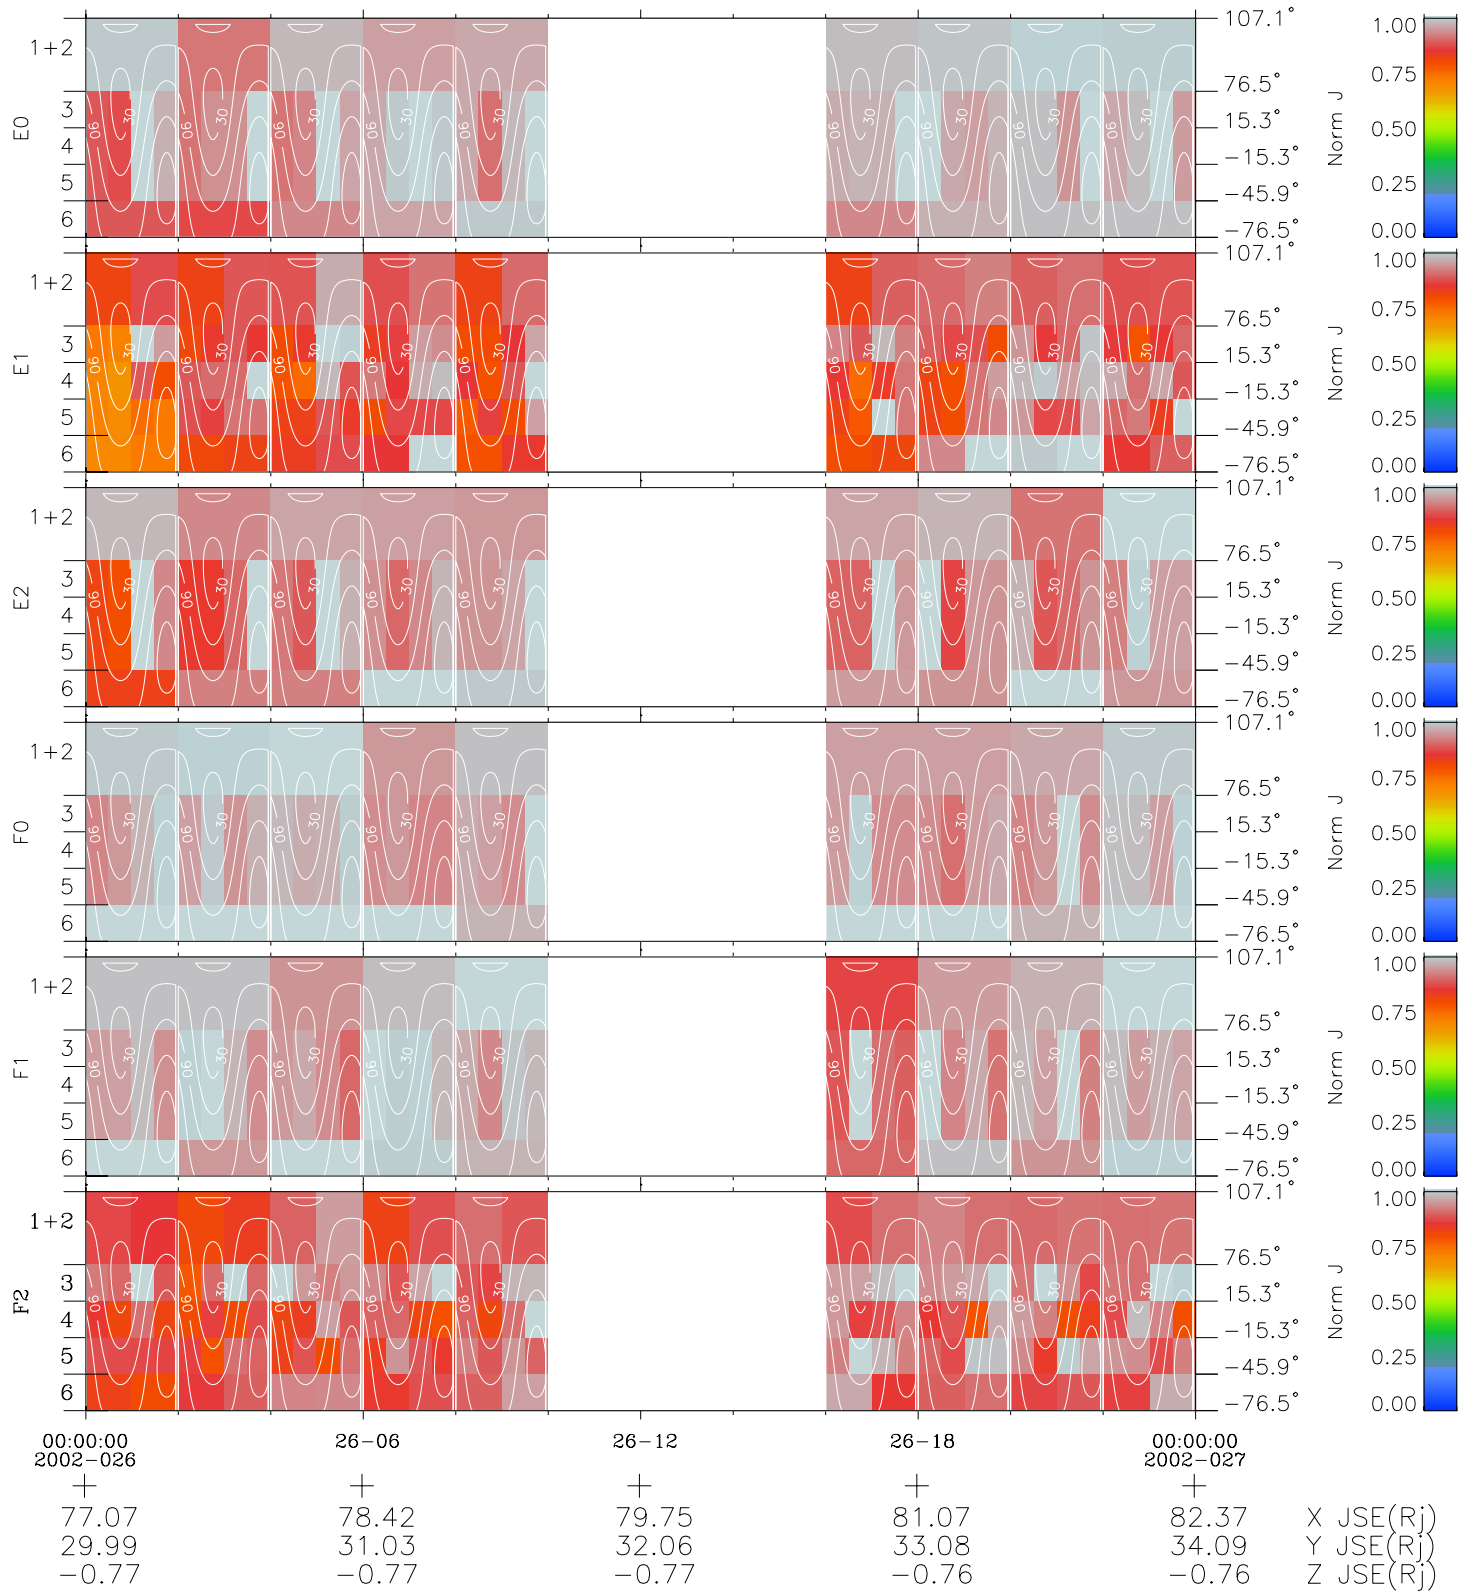

Galileo EPD Real Time All-Sky Anisotropies 02026

Software Version: RTSKY_NORM V 1.20
 Data Production: 28-00-02
 Plot Production: Mon Jan 28 02:36:54 2002
 Color File: wondr3
 Geofactor File: 1.1

- ◇ = Jupiter look direction
- = Corotation look direction