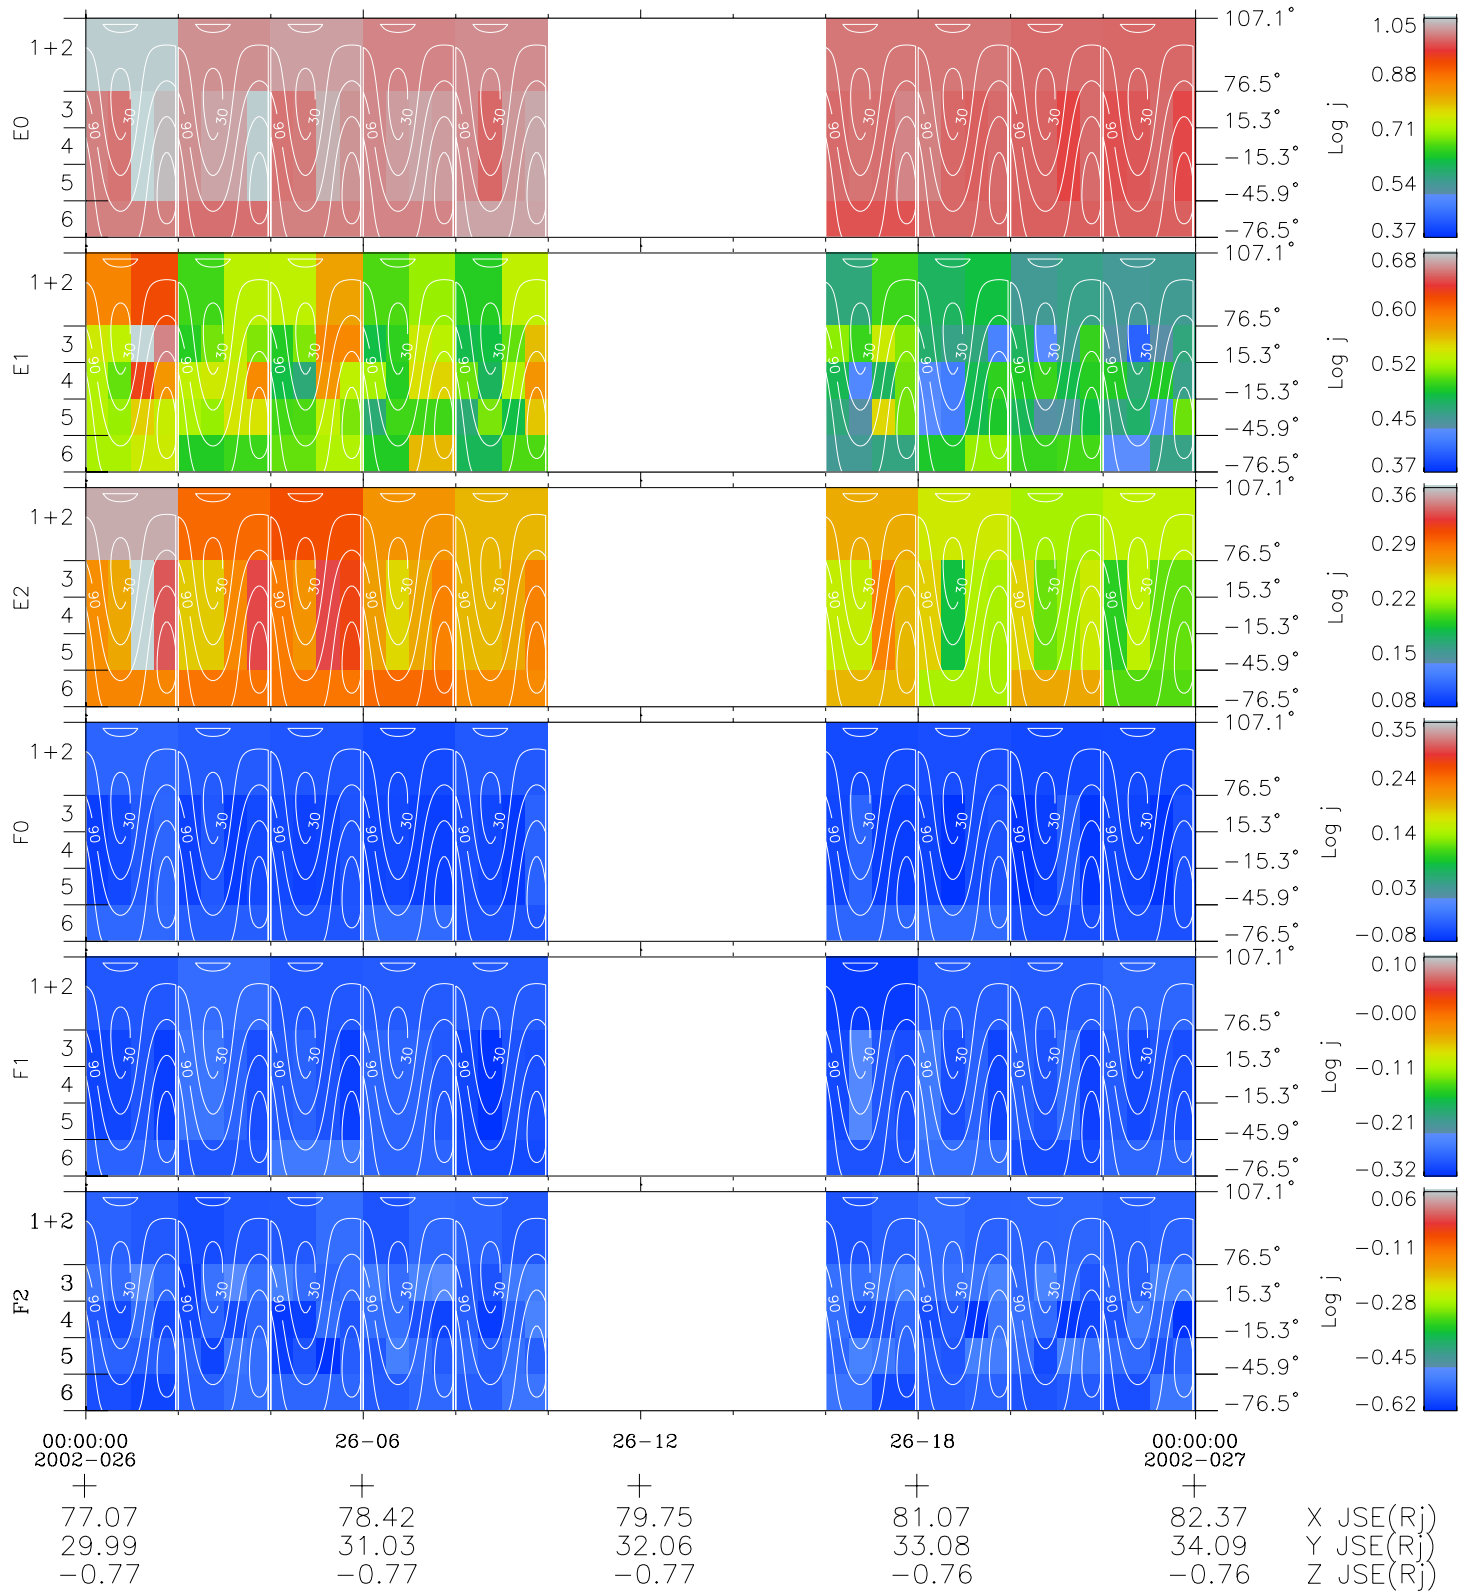

Galileo EPD Real Time All-Sky Anisotropies 02026

Software Version: RTSKY_FLUX V 1.20
 Data Production: 28-00-02
 Plot Production: Mon Jan 28 02:36:44 2002
 Color File: wondr3
 Geofactor File: 1.1

- ◇ = Jupiter look direction
- = Corotation look direction