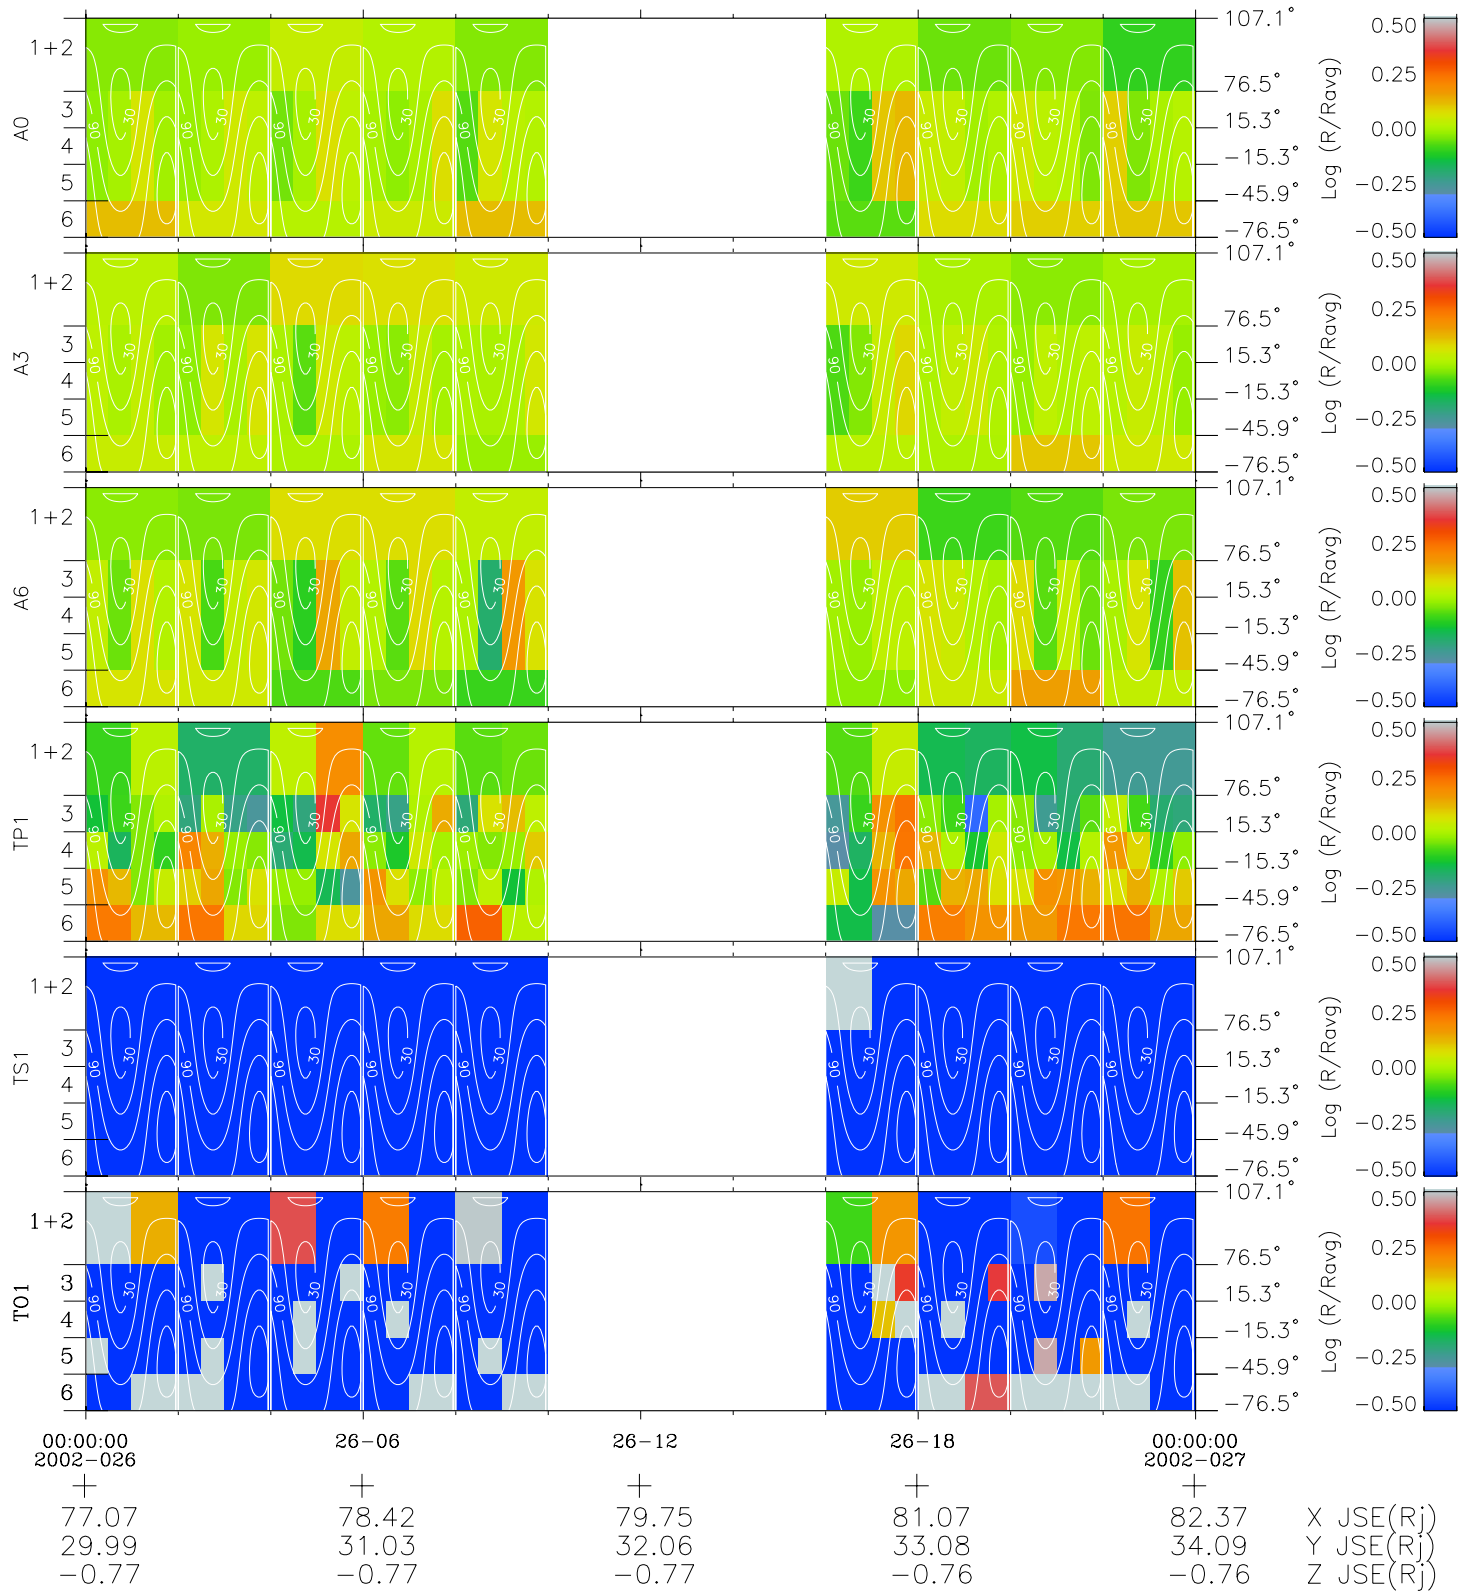

Galileo EPD Real Time All-Sky Anisotropies 02026

Software Version: RTSKY_MEAN V 1.20
 Data Production: 28-00-02
 Plot Production: Mon Jan 28 02:36:29 2002
 Color File: wondr3
 Geofactor File: 1.1

◇ = Jupiter look direction
 □ = Corotation look direction