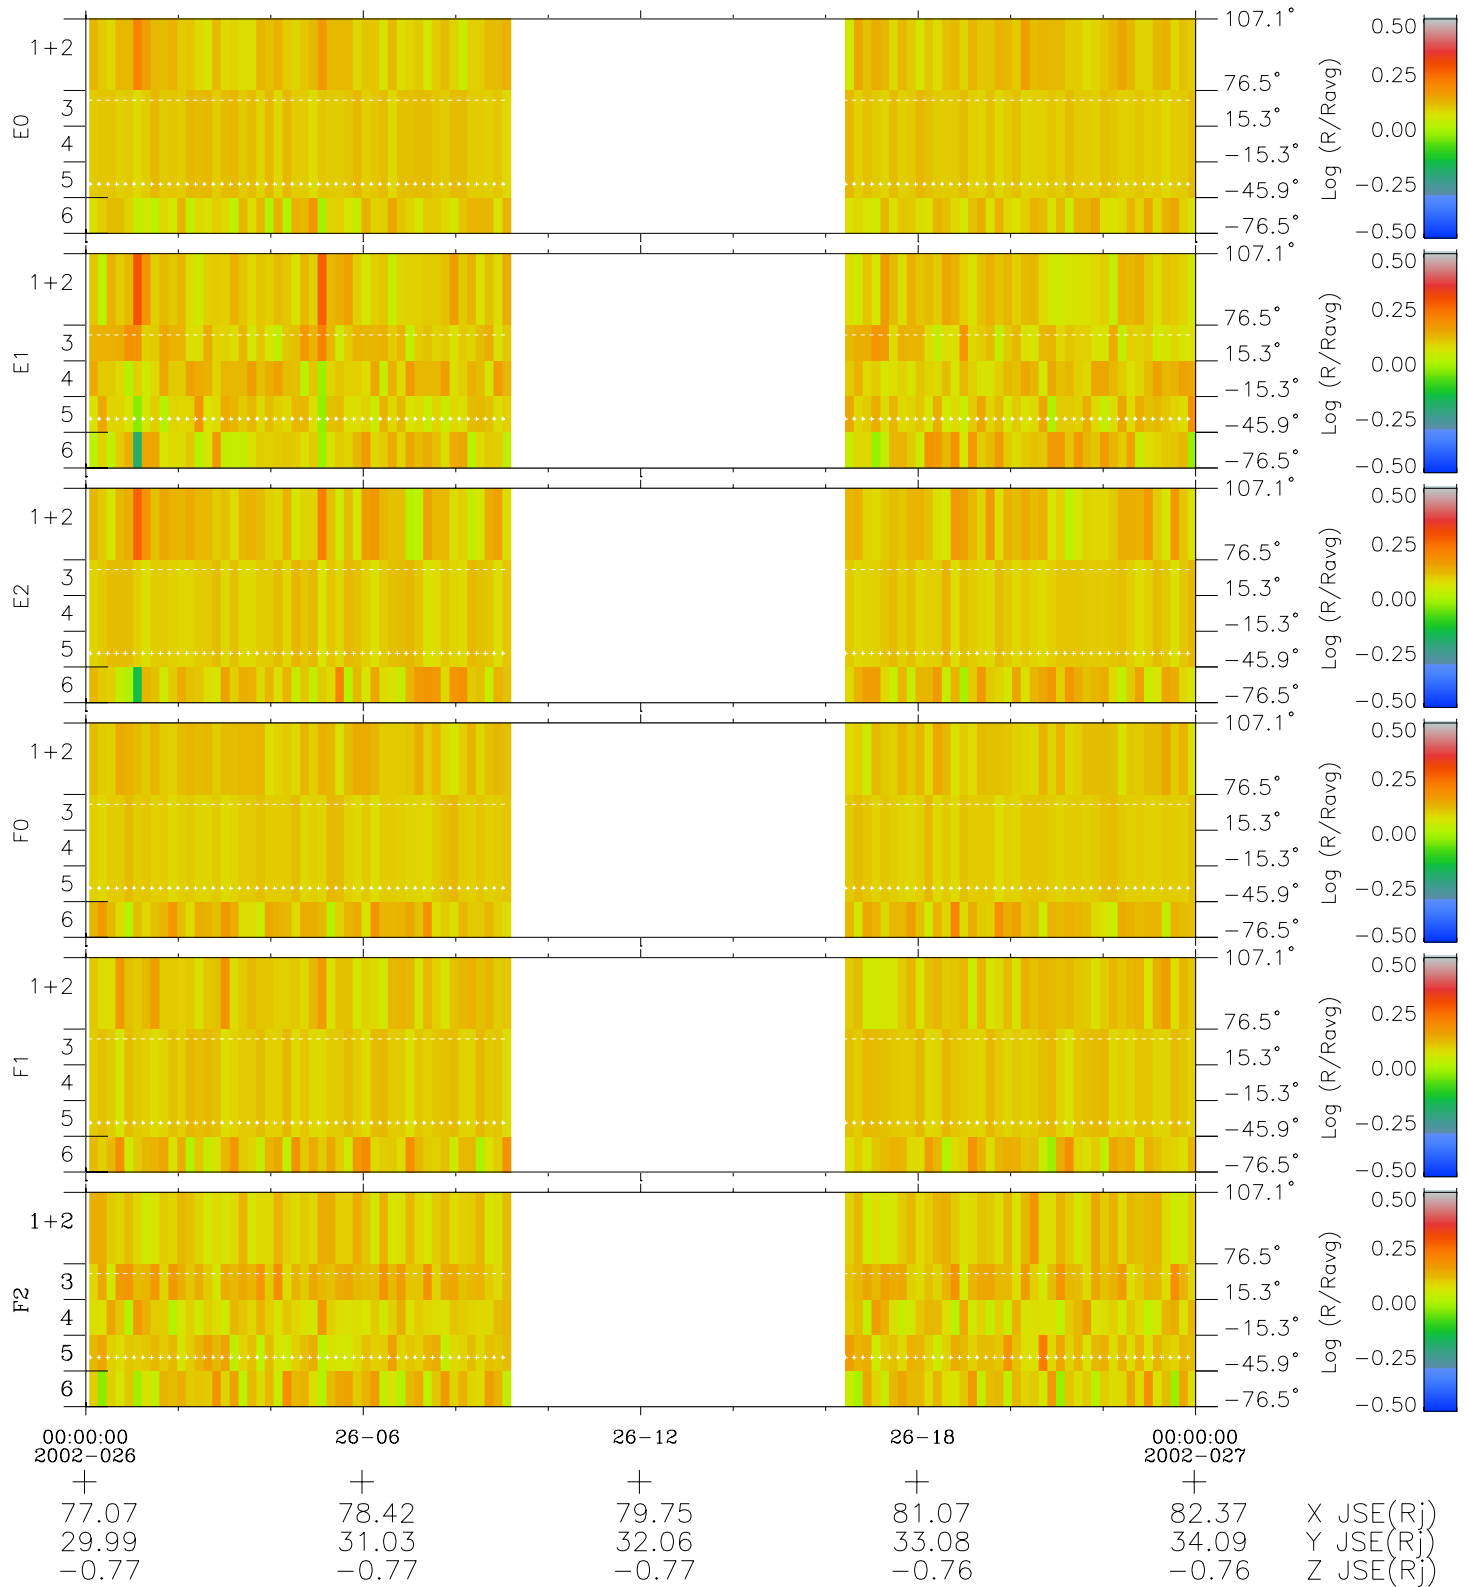

# Galileo EPD Real Elevation Anisotropies 02026

Software Version: RTELEV\_MEAN V 1.20  
 Data Production: 28-00-02  
 Plot Production: Mon Jan 28 02:37:02 2002  
 Color File: wondr3  
 Geofactor File: 1.1

- ◇ = Jupiter look direction
- = Corotation look direction