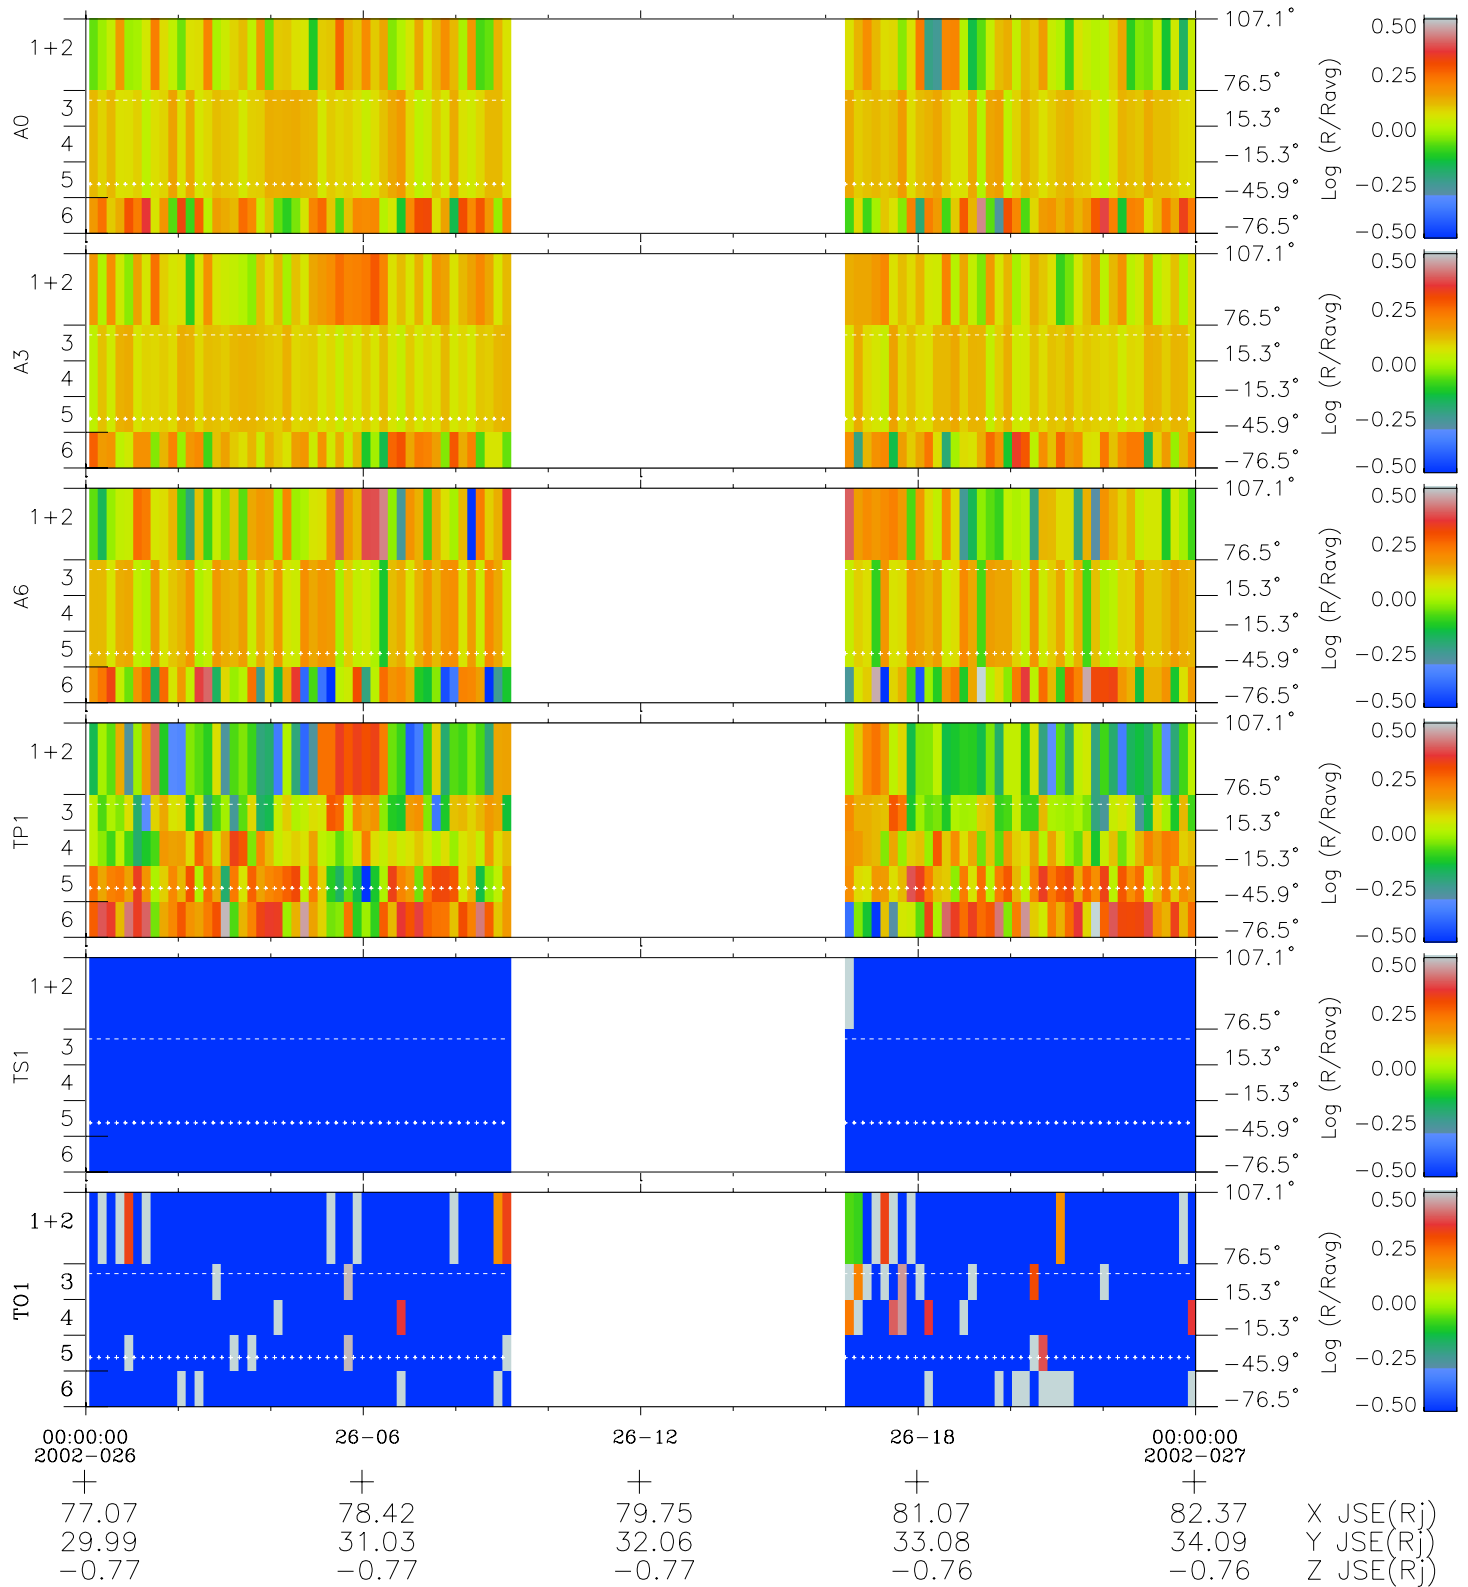

# Galileo EPD Real Elevation Anisotropies 02026

Software Version: RTELEV\_MEAN V 1.20  
Data Production: 28-00-02  
Plot Production: Mon Jan 28 02:36:58 2002  
Color File: wondr3  
Geofactor File: 1.1

- ◇ = Jupiter look direction
- = Corotation look direction