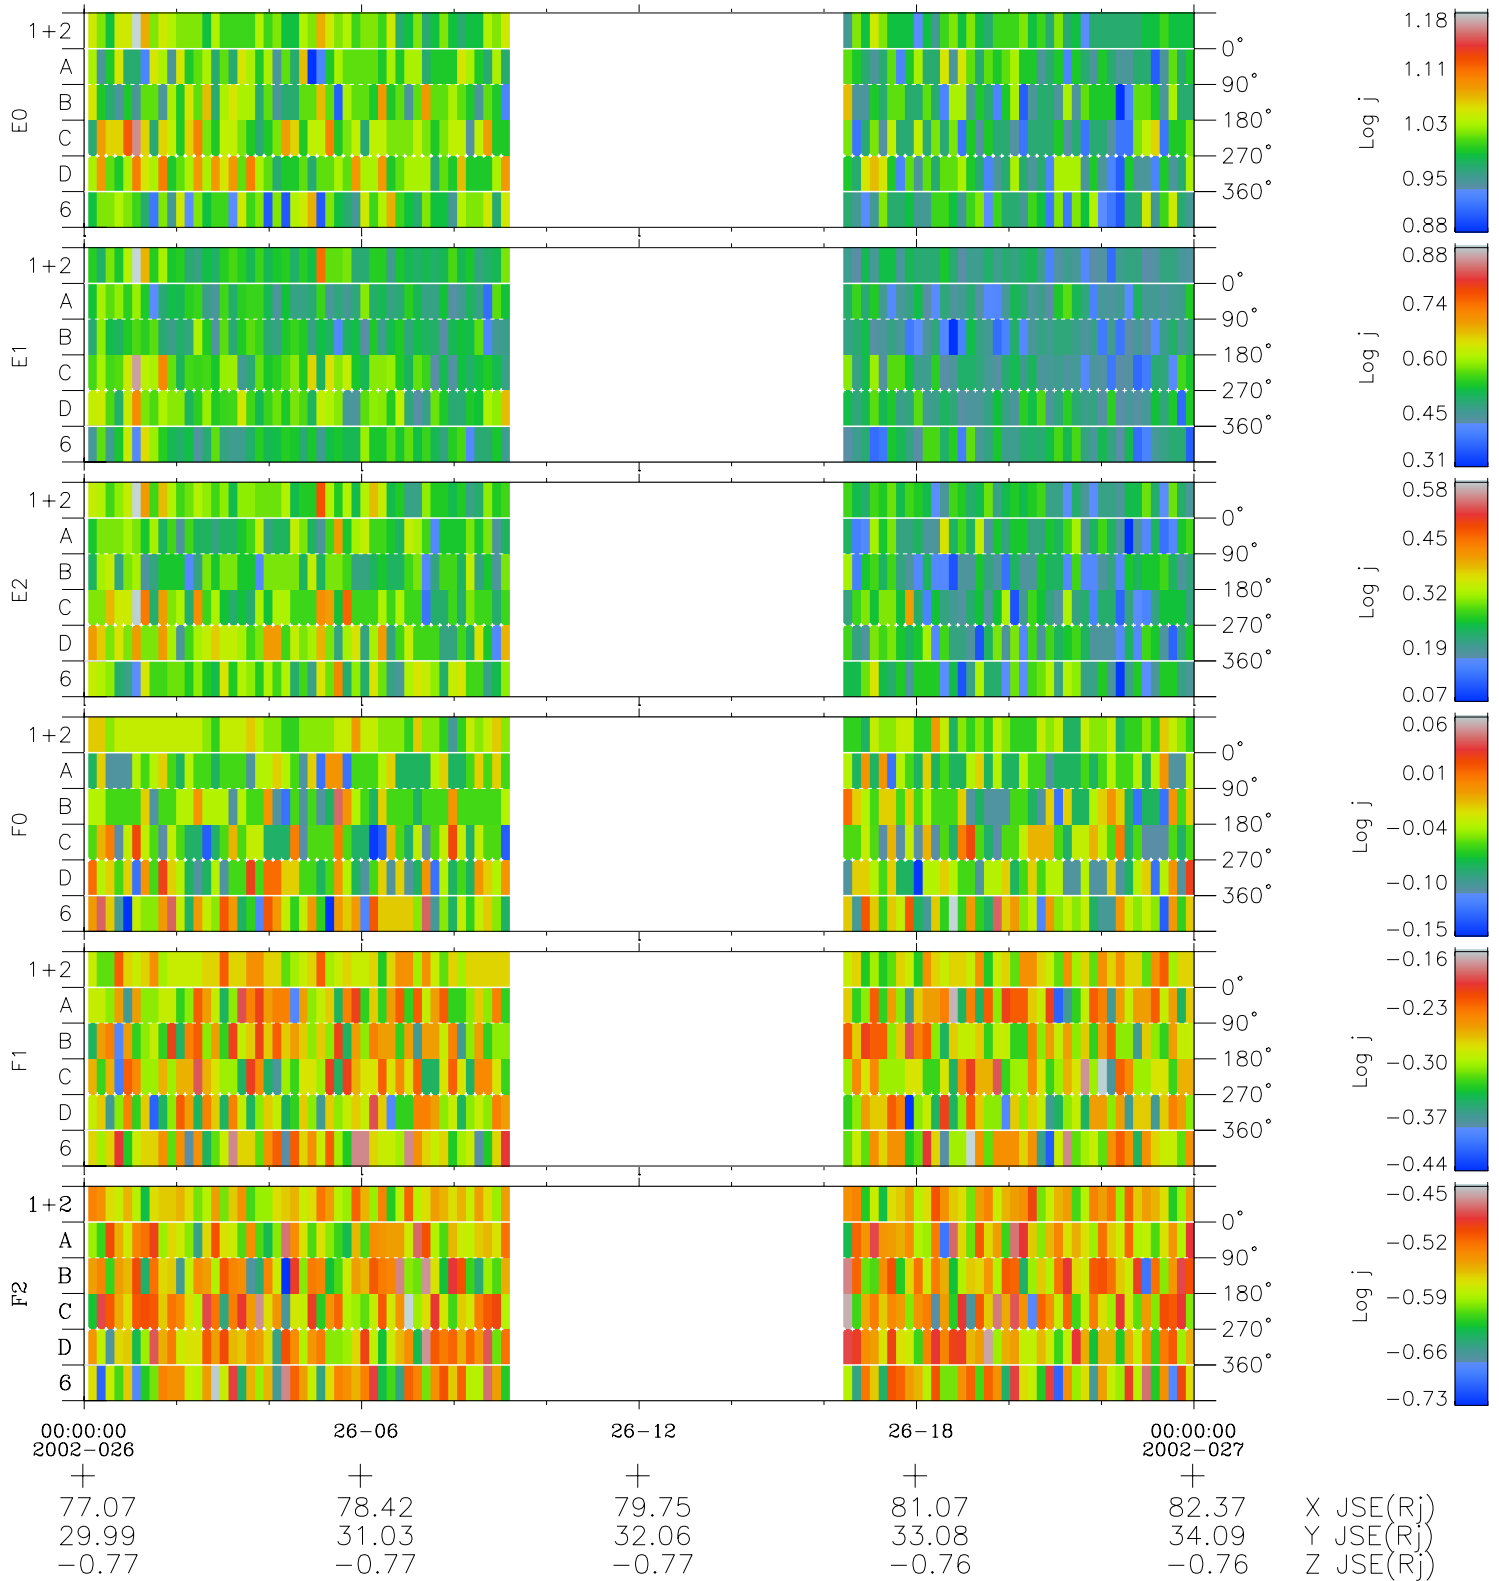

# Galileo EPD Real Time Azimuth Anisotropies 02026

Software Version: RTAZIM\_FLUX V 1.20  
Data Production: 28-00-02  
Plot Production: Mon Jan 28 02:37:34 2002  
Color File: wondr3  
Geofactor File: 1.1

◇ = Jupiter look direction  
◻ = Corotation look direction