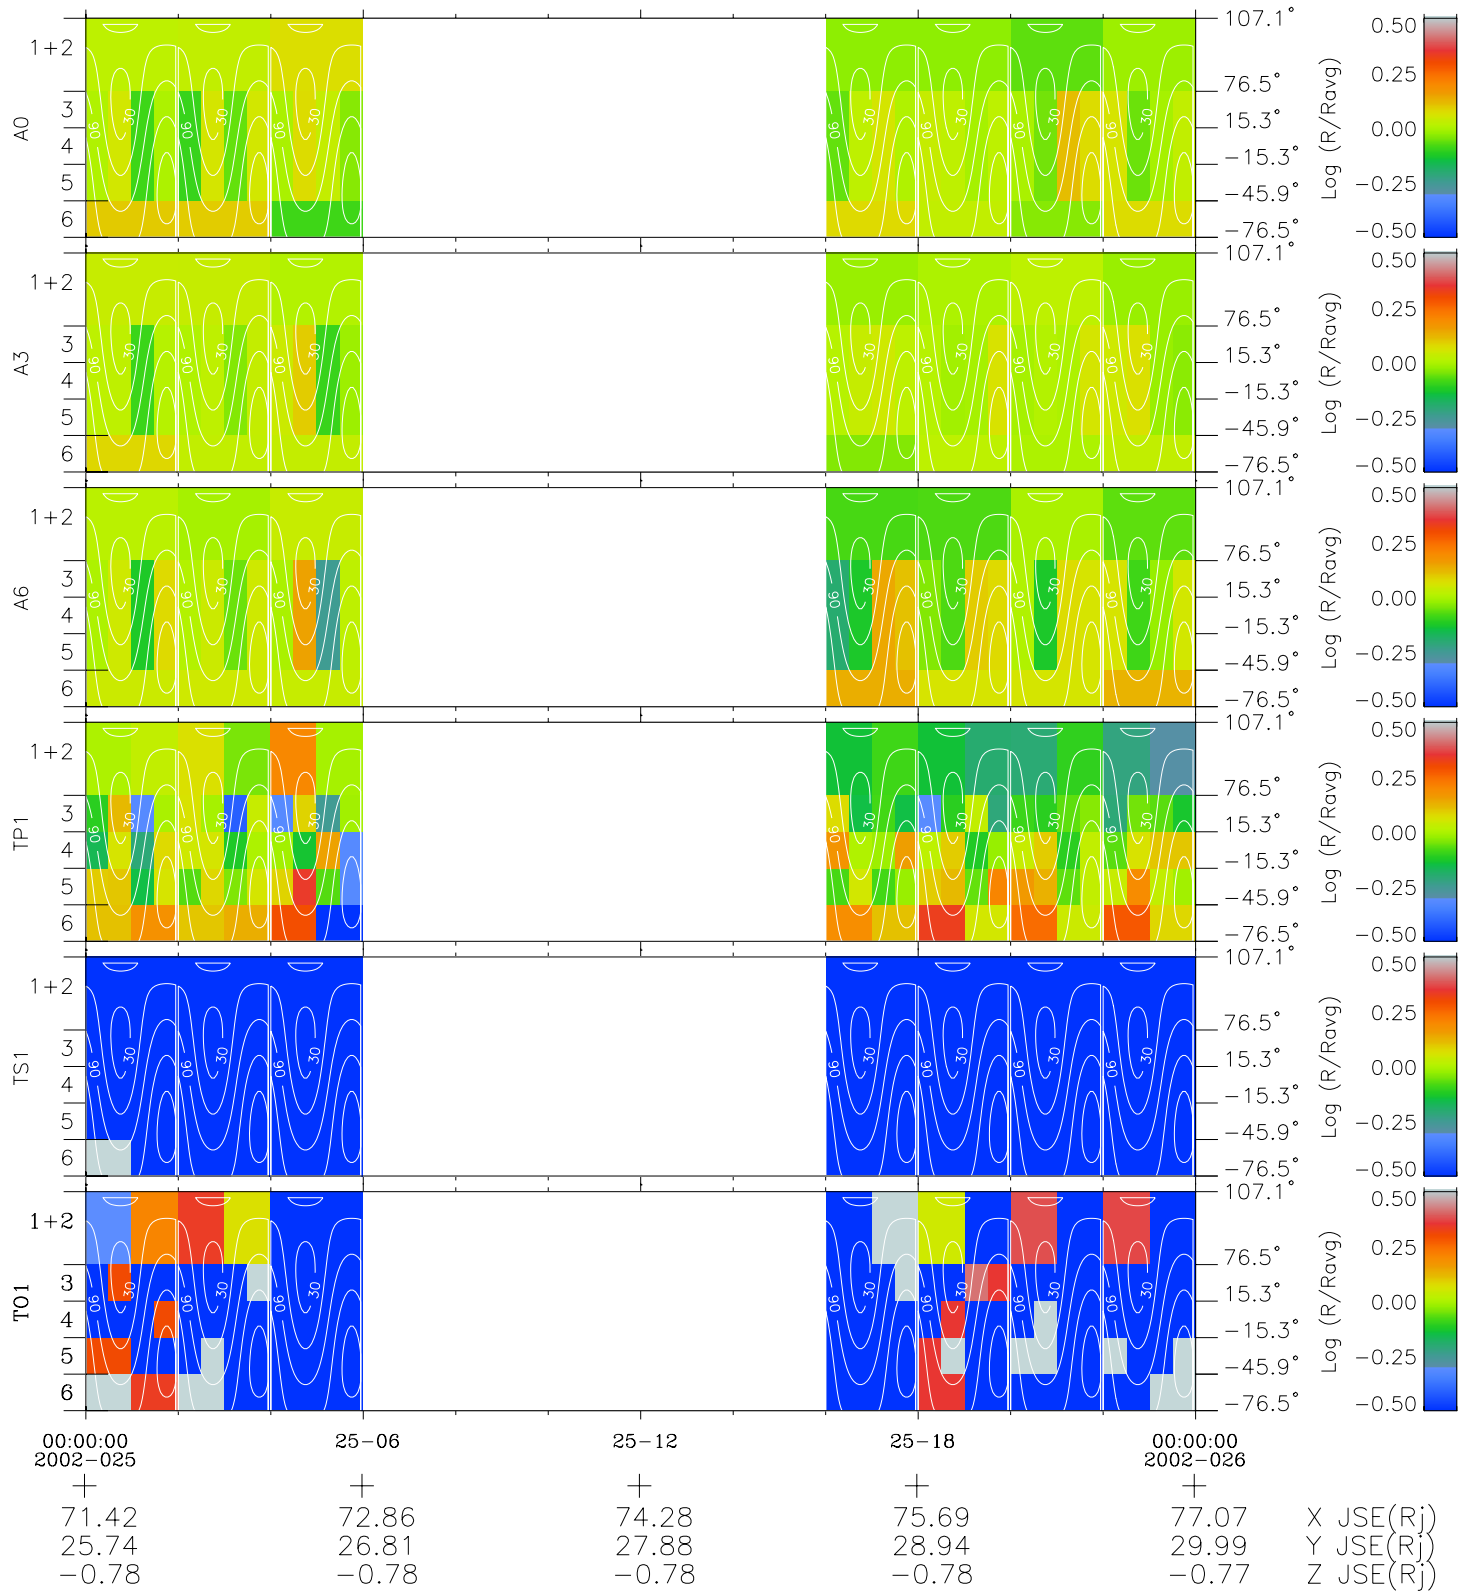

Galileo EPD Real Time All-Sky Anisotropies 02025

Software Version: RTSKY_MEAN V 1.20
 Data Production: 28-00-02
 Plot Production: Mon Jan 28 02:24:29 2002
 Color File: wondr3
 Geofactor File: 1.1

- ◇ = Jupiter look direction
- = Corotation look direction