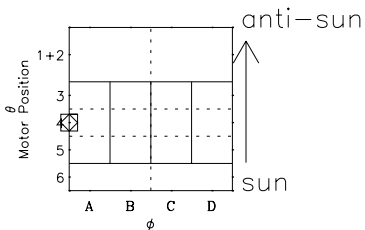

Galileo EPD Real-Time Six-Sector 02025

Software Version: RTLINE_R6 V 1.20
Data Production: 28-00-02
Plot Production: Mon Jan 28 02:25:34 2002

◇ = Jupiter look direction
□ = Corotation look direction