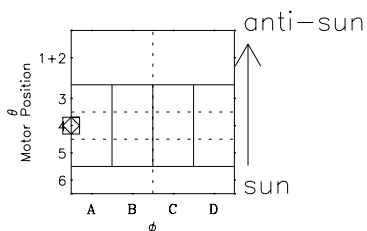

Galileo EPD Real-Time Six-Sector 02025

Software Version: RTLINE_R6 V 1.20
Data Production: 28-00-02
Plot Production: Mon Jan 28 02:25:33 2002

◇ = Jupiter look direction
□ = Corotation look direction