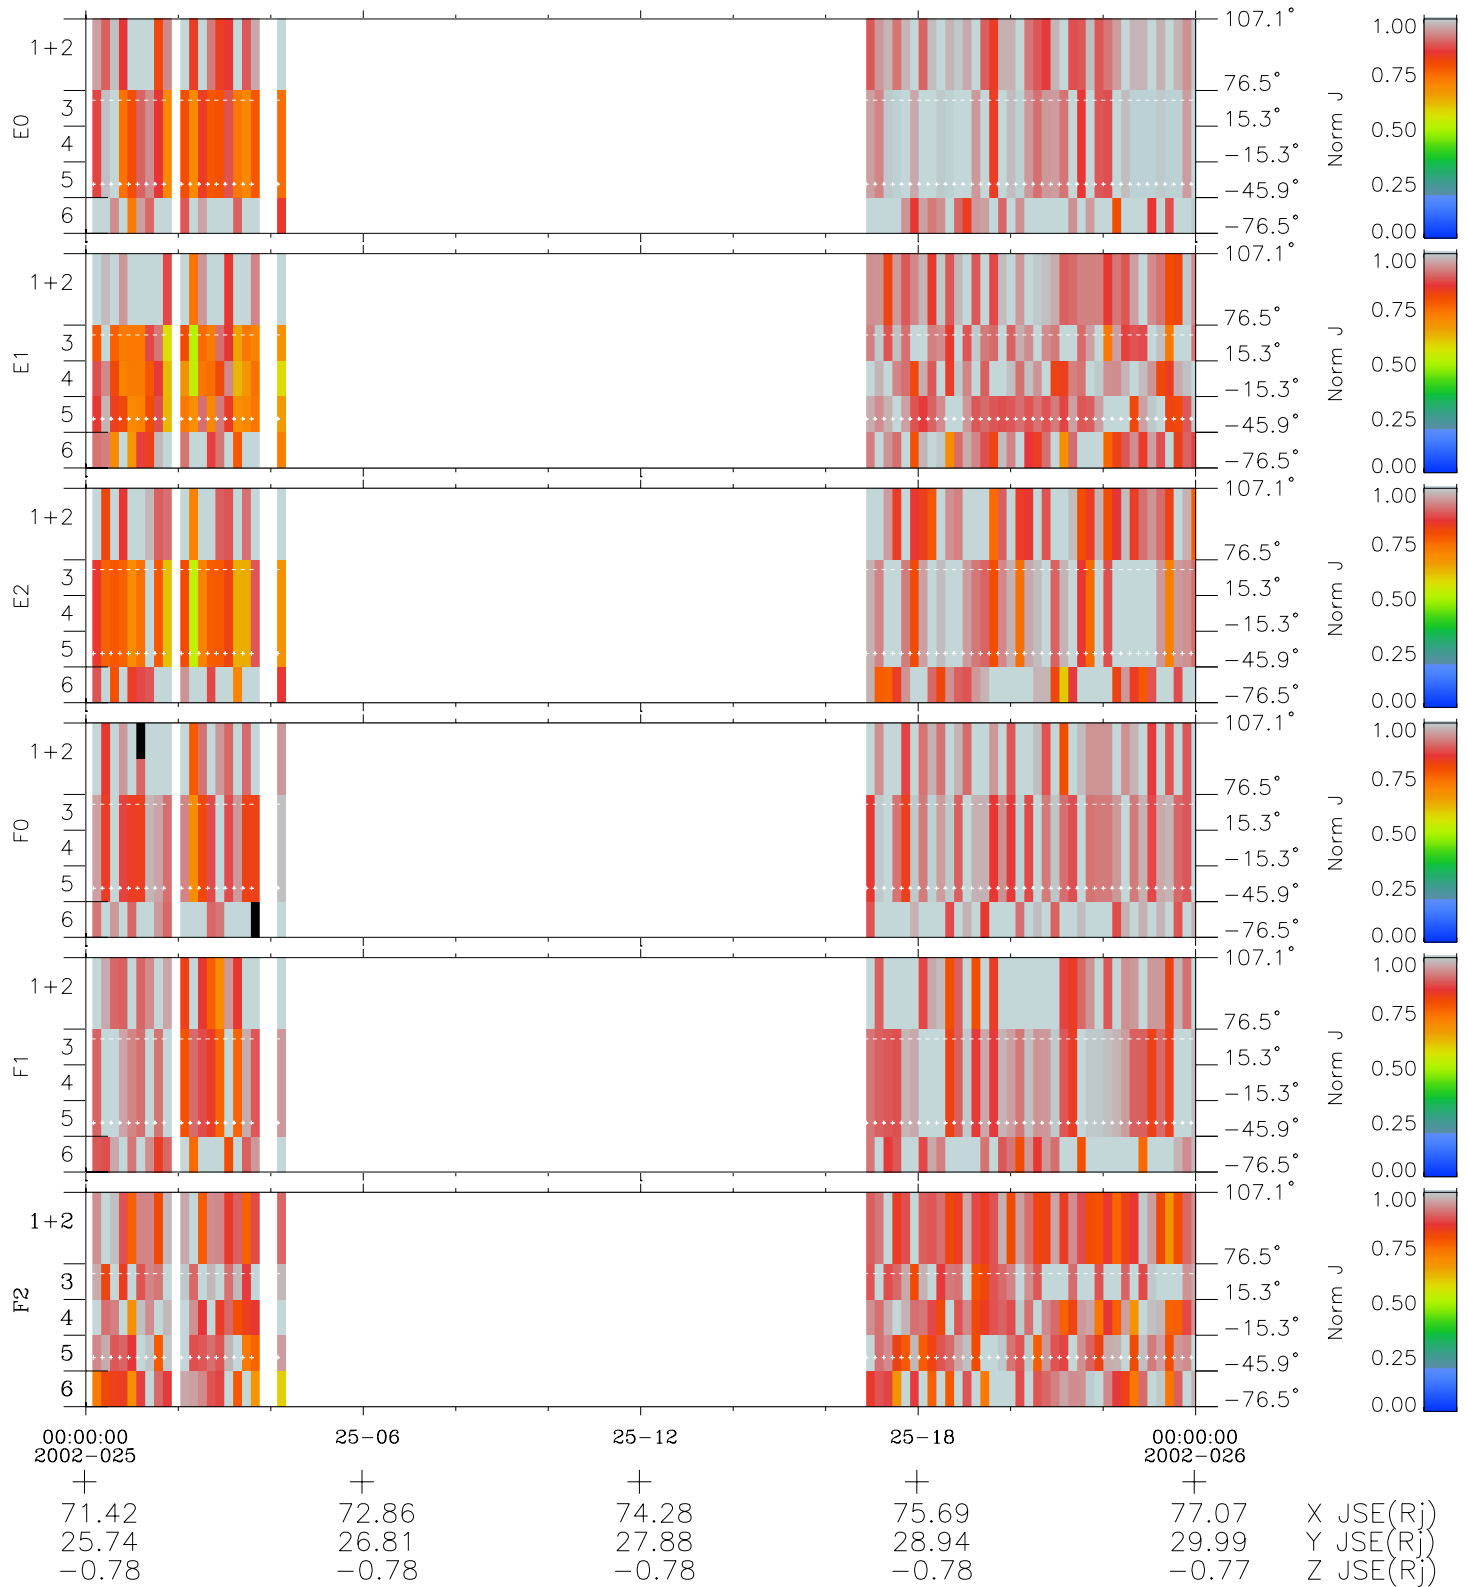

# Galileo EPD Real Elevation Anisotropies 02025

Software Version: RTELEV\_NORM V 1.20  
 Data Production: 28-00-02  
 Plot Production: Mon Jan 28 02:25:07 2002  
 Color File: wondr3  
 Geofactor File: 1.1

- ◇ = Jupiter look direction
- = Corotation look direction