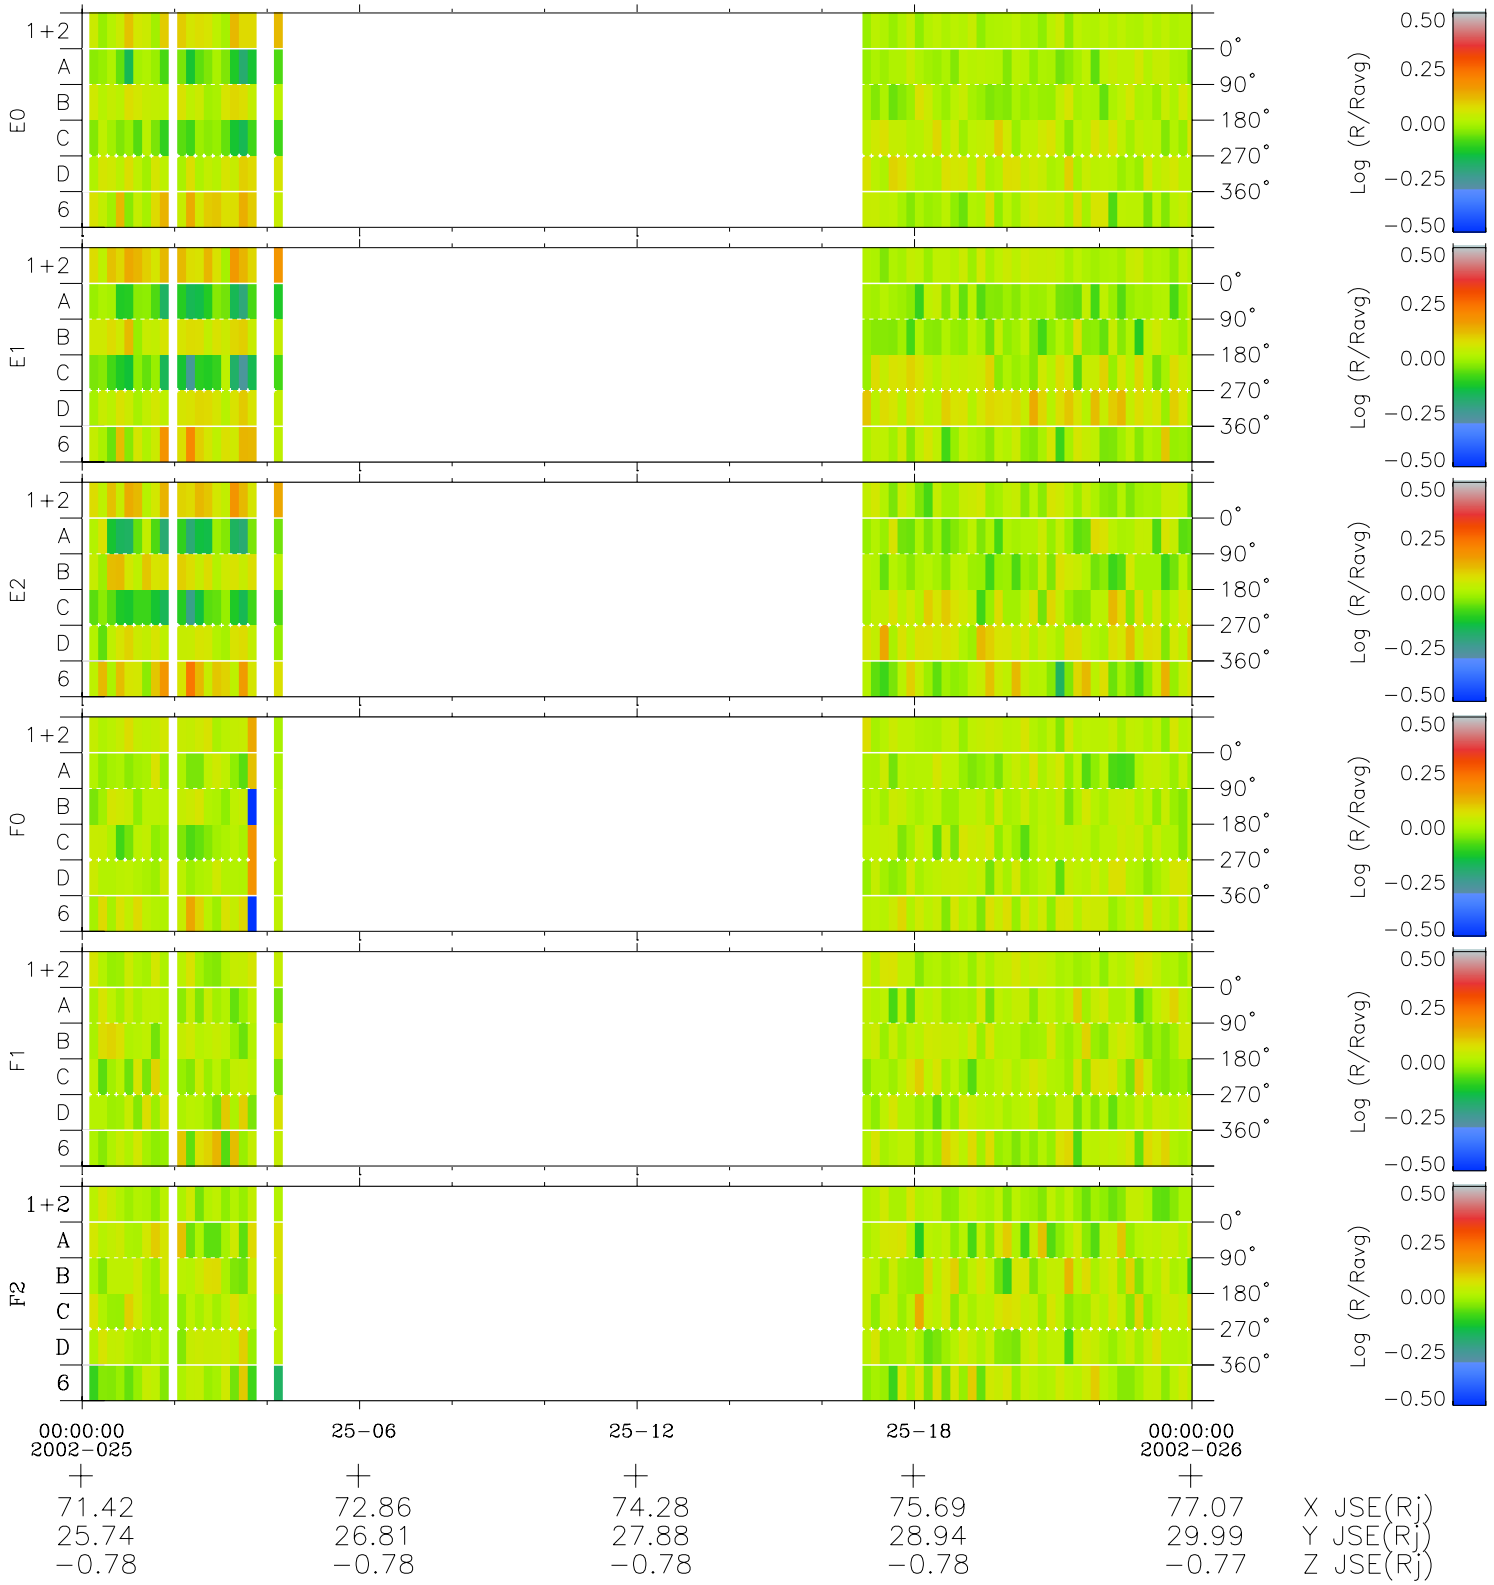

Galileo EPD Real Time Azimuth Anisotropies 02025

Software Version: RTAZIM_MEAN V 1.20
 Data Production: 28-00-02
 Plot Production: Mon Jan 28 02:25:13 2002
 Color File: wondr3
 Geofactor File: 1.1

◇ = Jupiter look direction
 □ = Corotation look direction