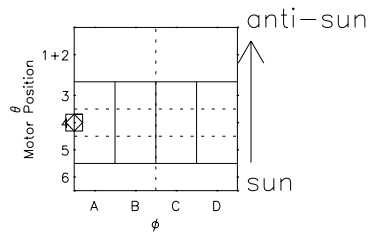

Galileo EPD Real Time Azimuth Anisotropies 02025

Software Version: RTAZIM_MEAN V 1.20
 Data Production: 28-00-02
 Plot Production: Mon Jan 28 02:25:13 2002
 Color File: wondr3
 Geofactor File: 1.1

◇ = Jupiter look direction
 □ = Corotation look direction