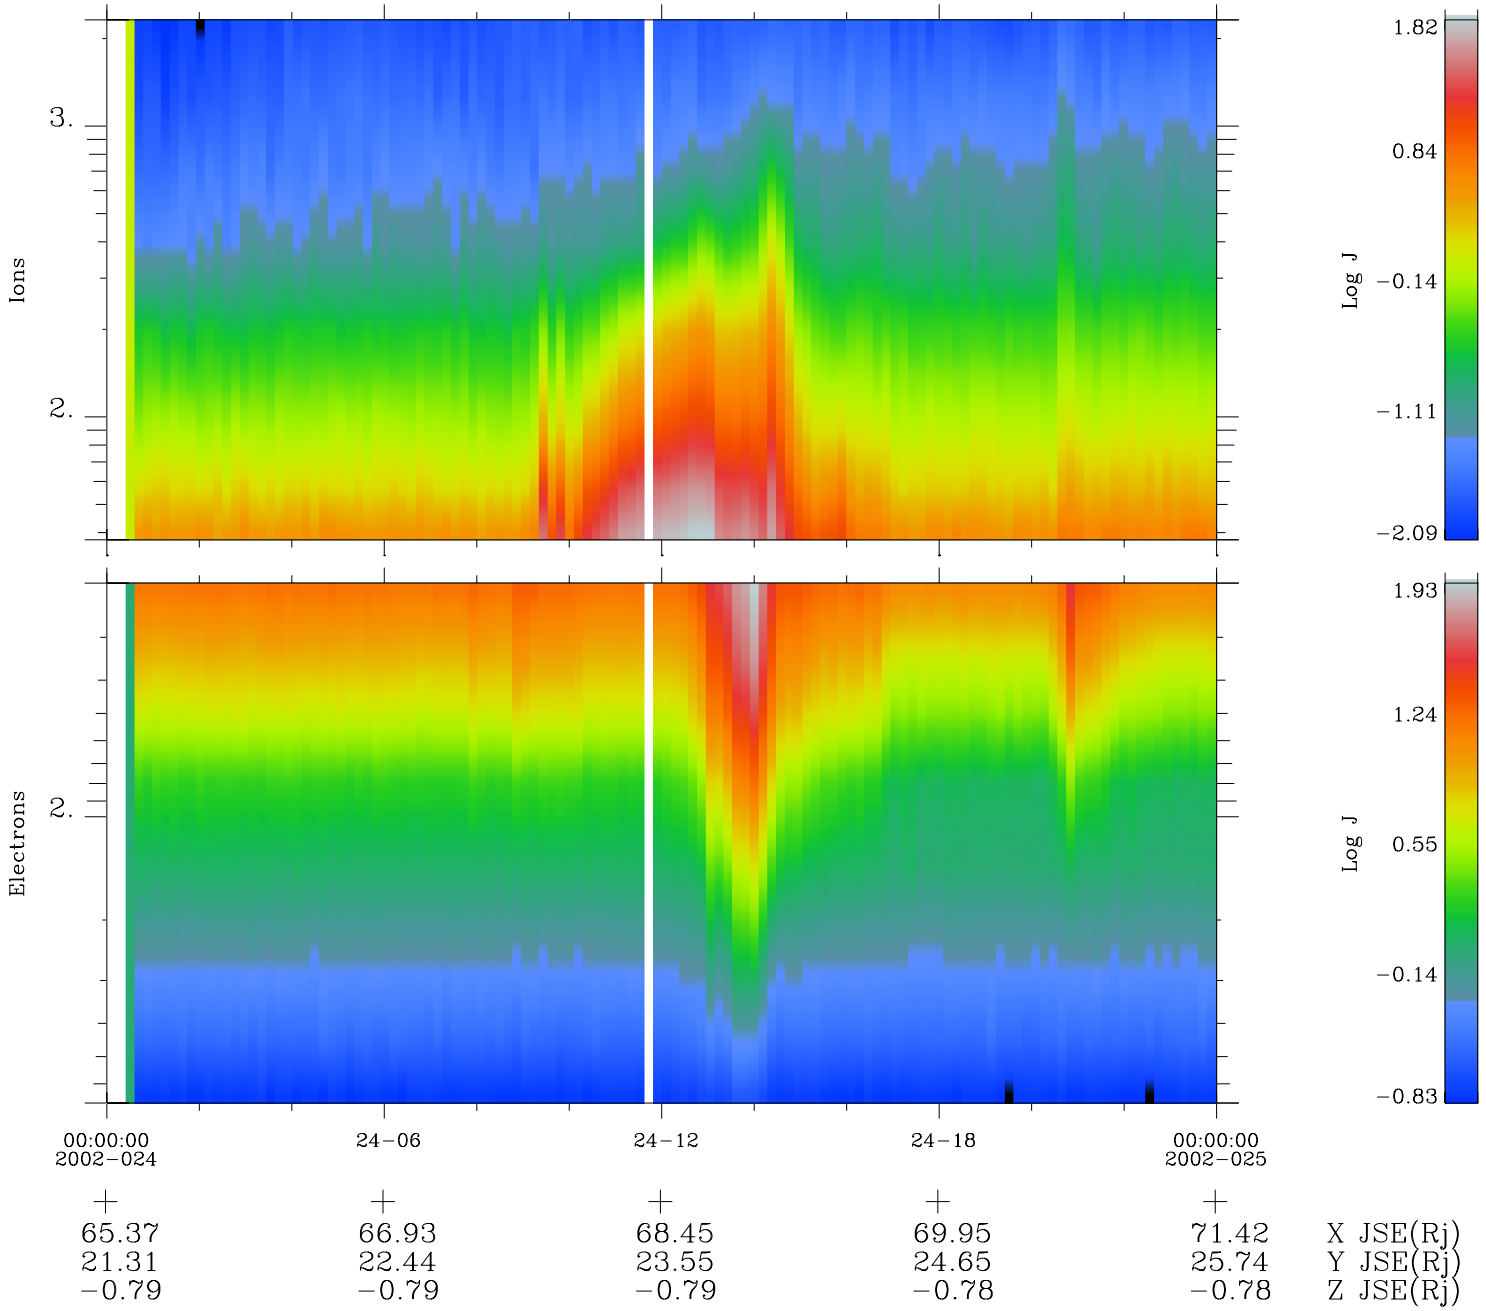

# Galileo EPD Real Time Omni Spectrum 02024

Software Version: RTSPEC\_OMNI V 1.20  
 Data Production: 28-00-02  
 Plot Production: Mon Jan 28 02:11:53 2002  
 Color File: wondr3  
 Geofactor File: 1.1

◇ = Jupiter look direction  
 □ = Corotation look direction