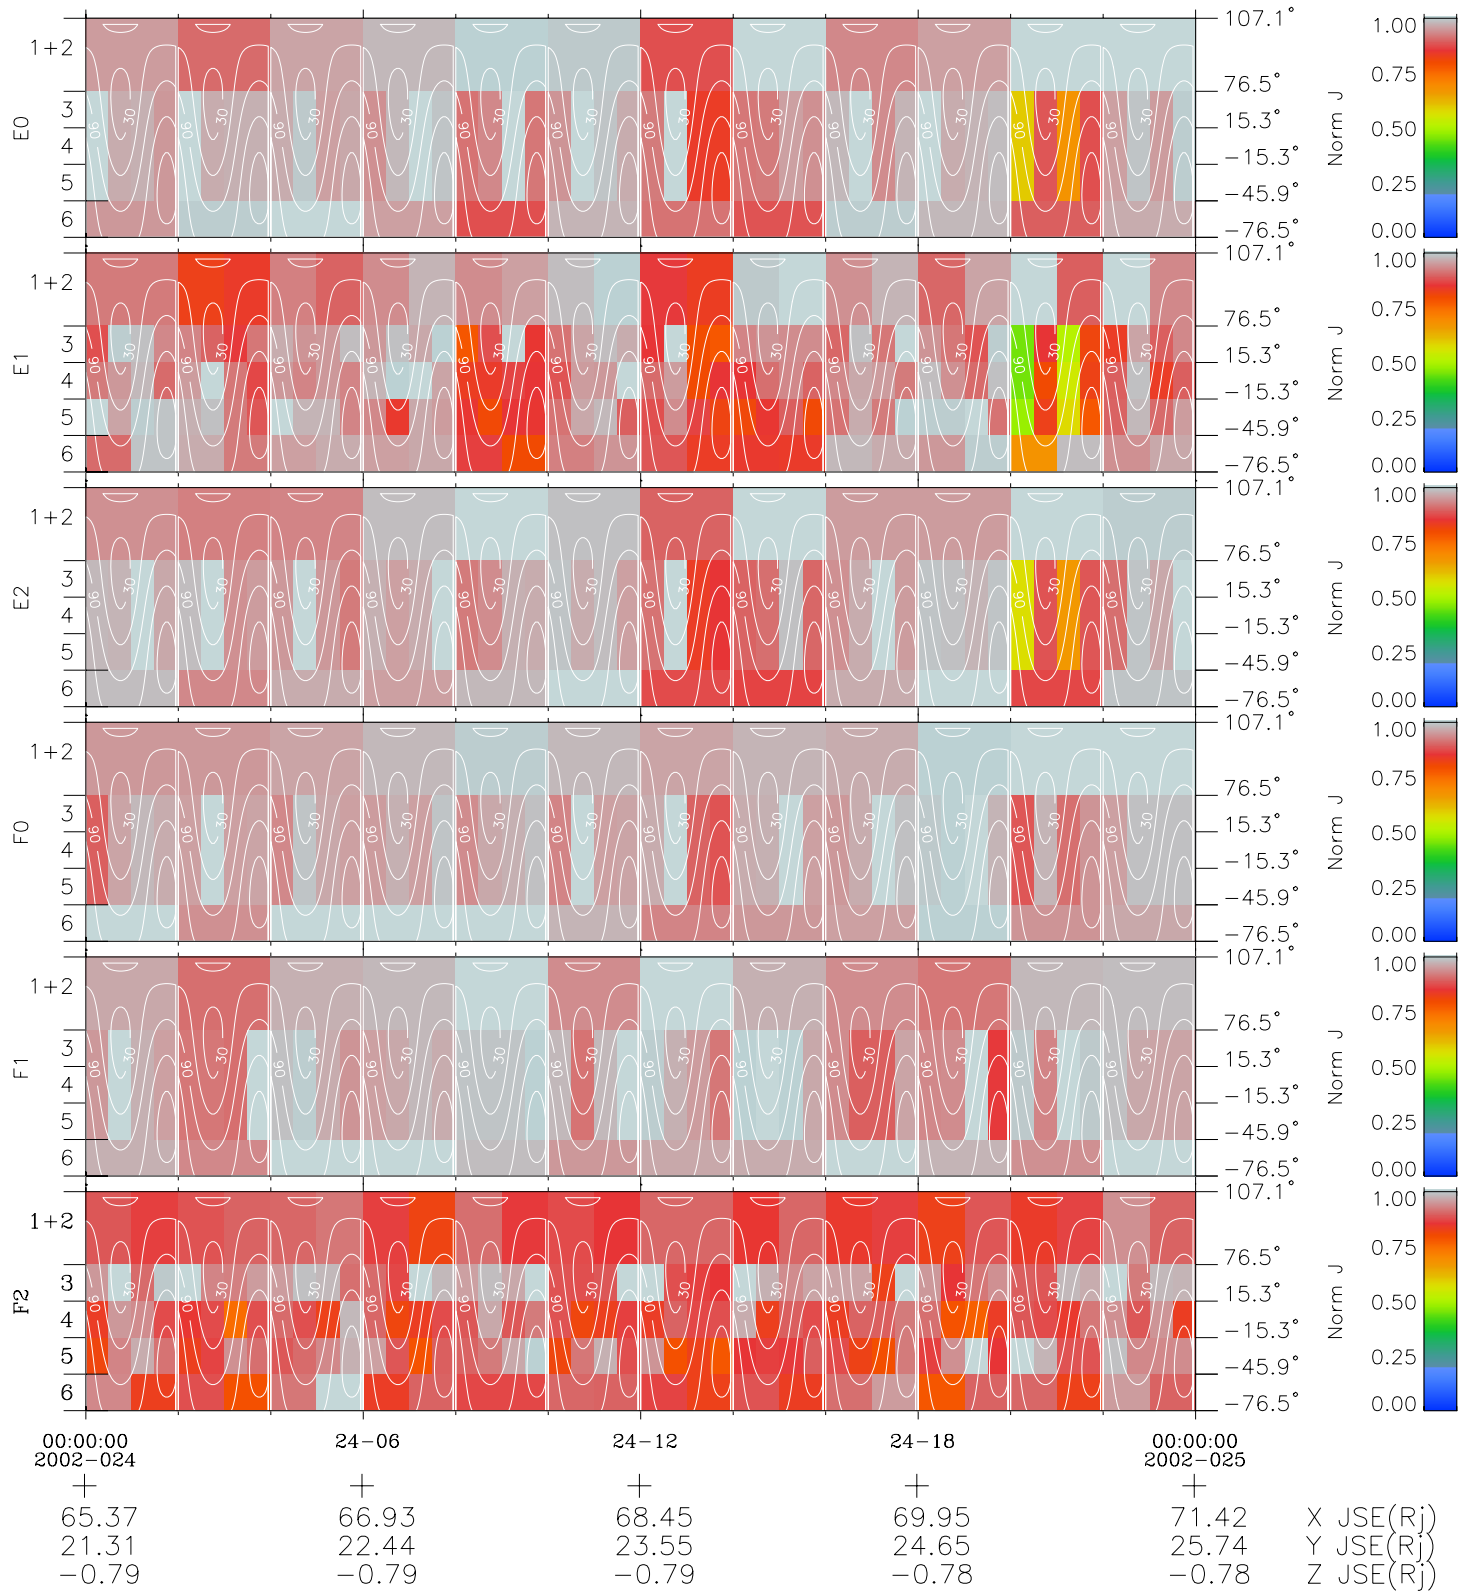

Galileo EPD Real Time All-Sky Anisotropies 02024

Software Version: RTSKY_NORM V 1.20
 Data Production: 28-00-02
 Plot Production: Mon Jan 28 02:12:32 2002
 Color File: wondr3
 Geofactor File: 1.1

- ◇ = Jupiter look direction
- = Corotation look direction