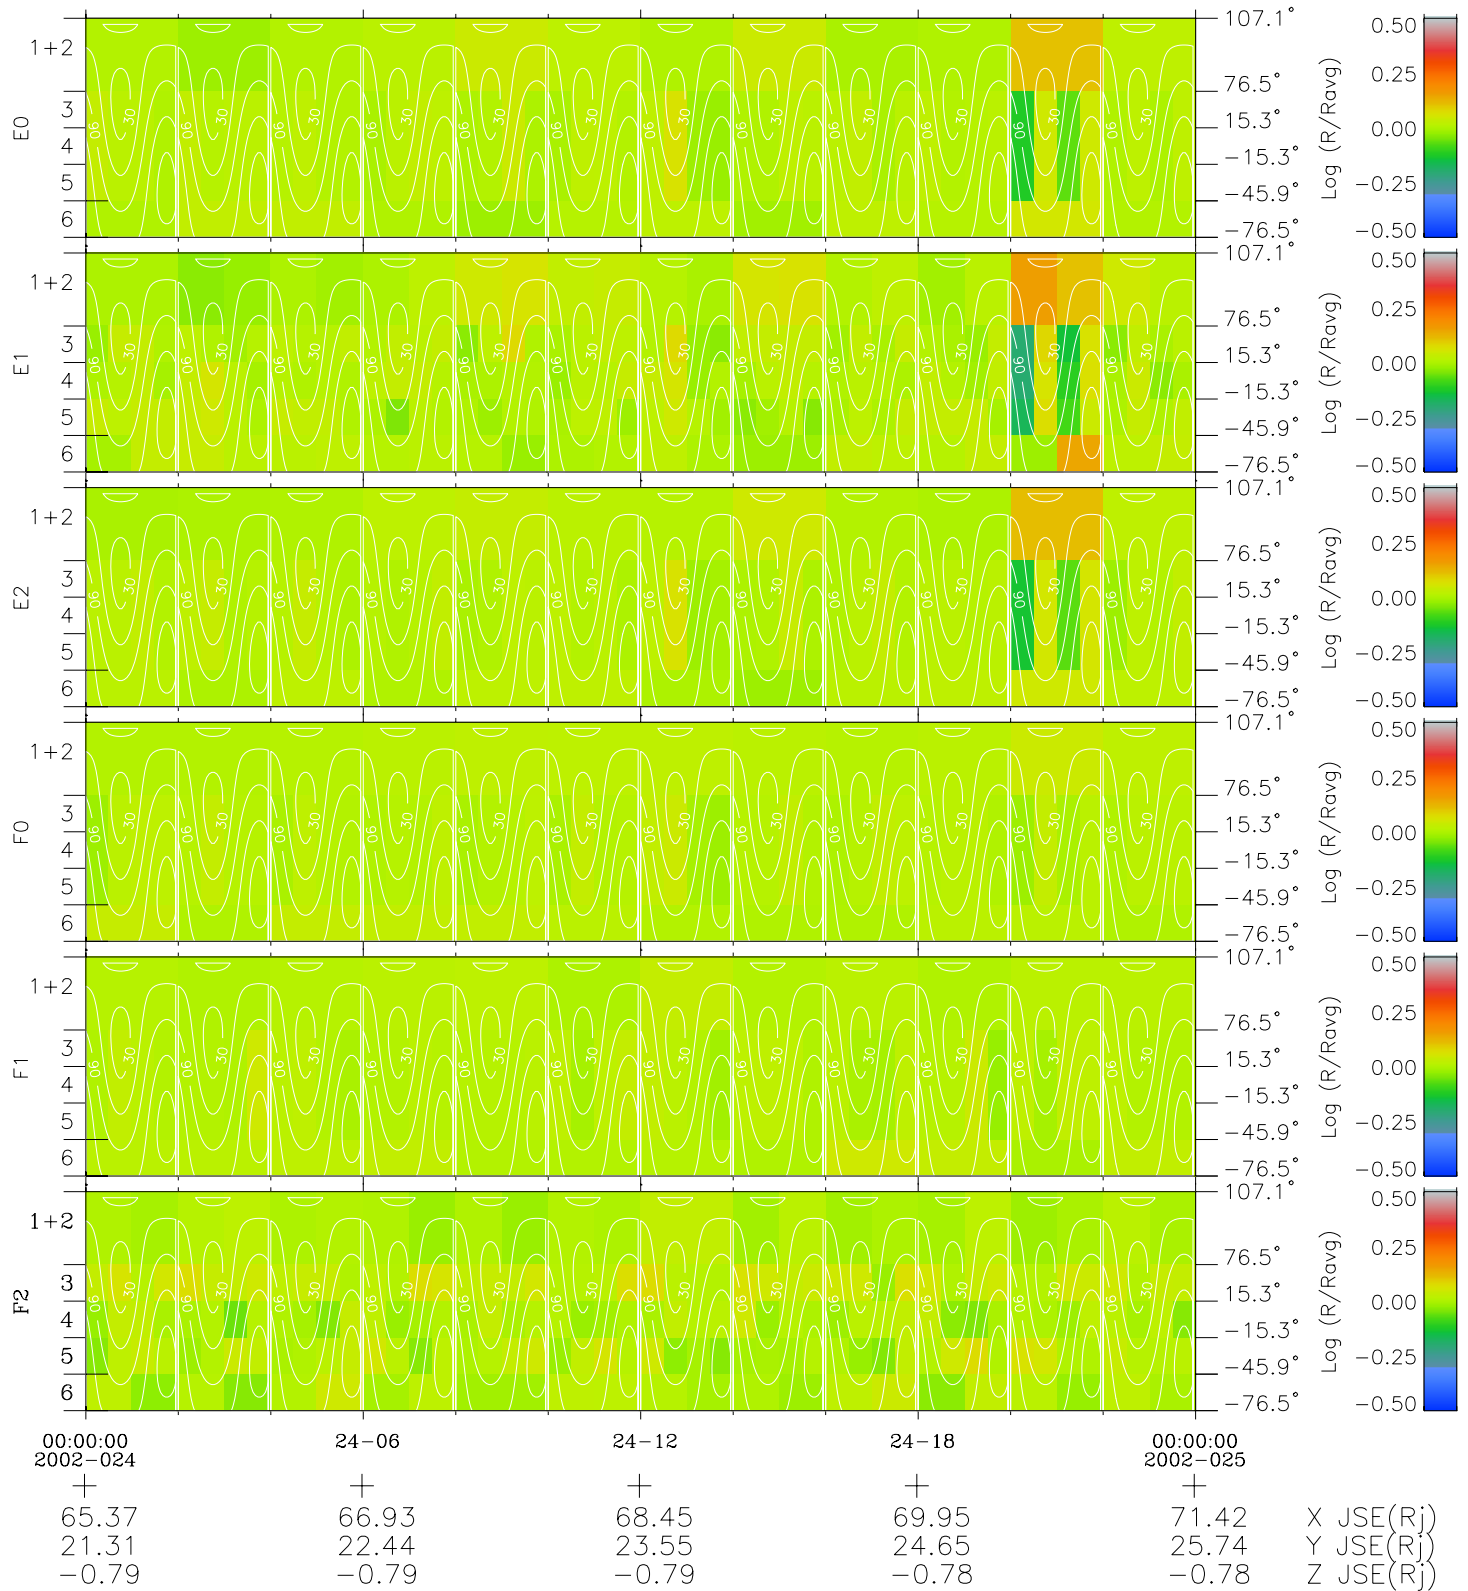

# Galileo EPD Real Time All-Sky Anisotropies 02024

Software Version: RTSKY\_MEAN V 1.20  
 Data Production: 28-00-02  
 Plot Production: Mon Jan 28 02:12:06 2002  
 Color File: wondr3  
 Geofactor File: 1.1

- ◇ = Jupiter look direction
- = Corotation look direction