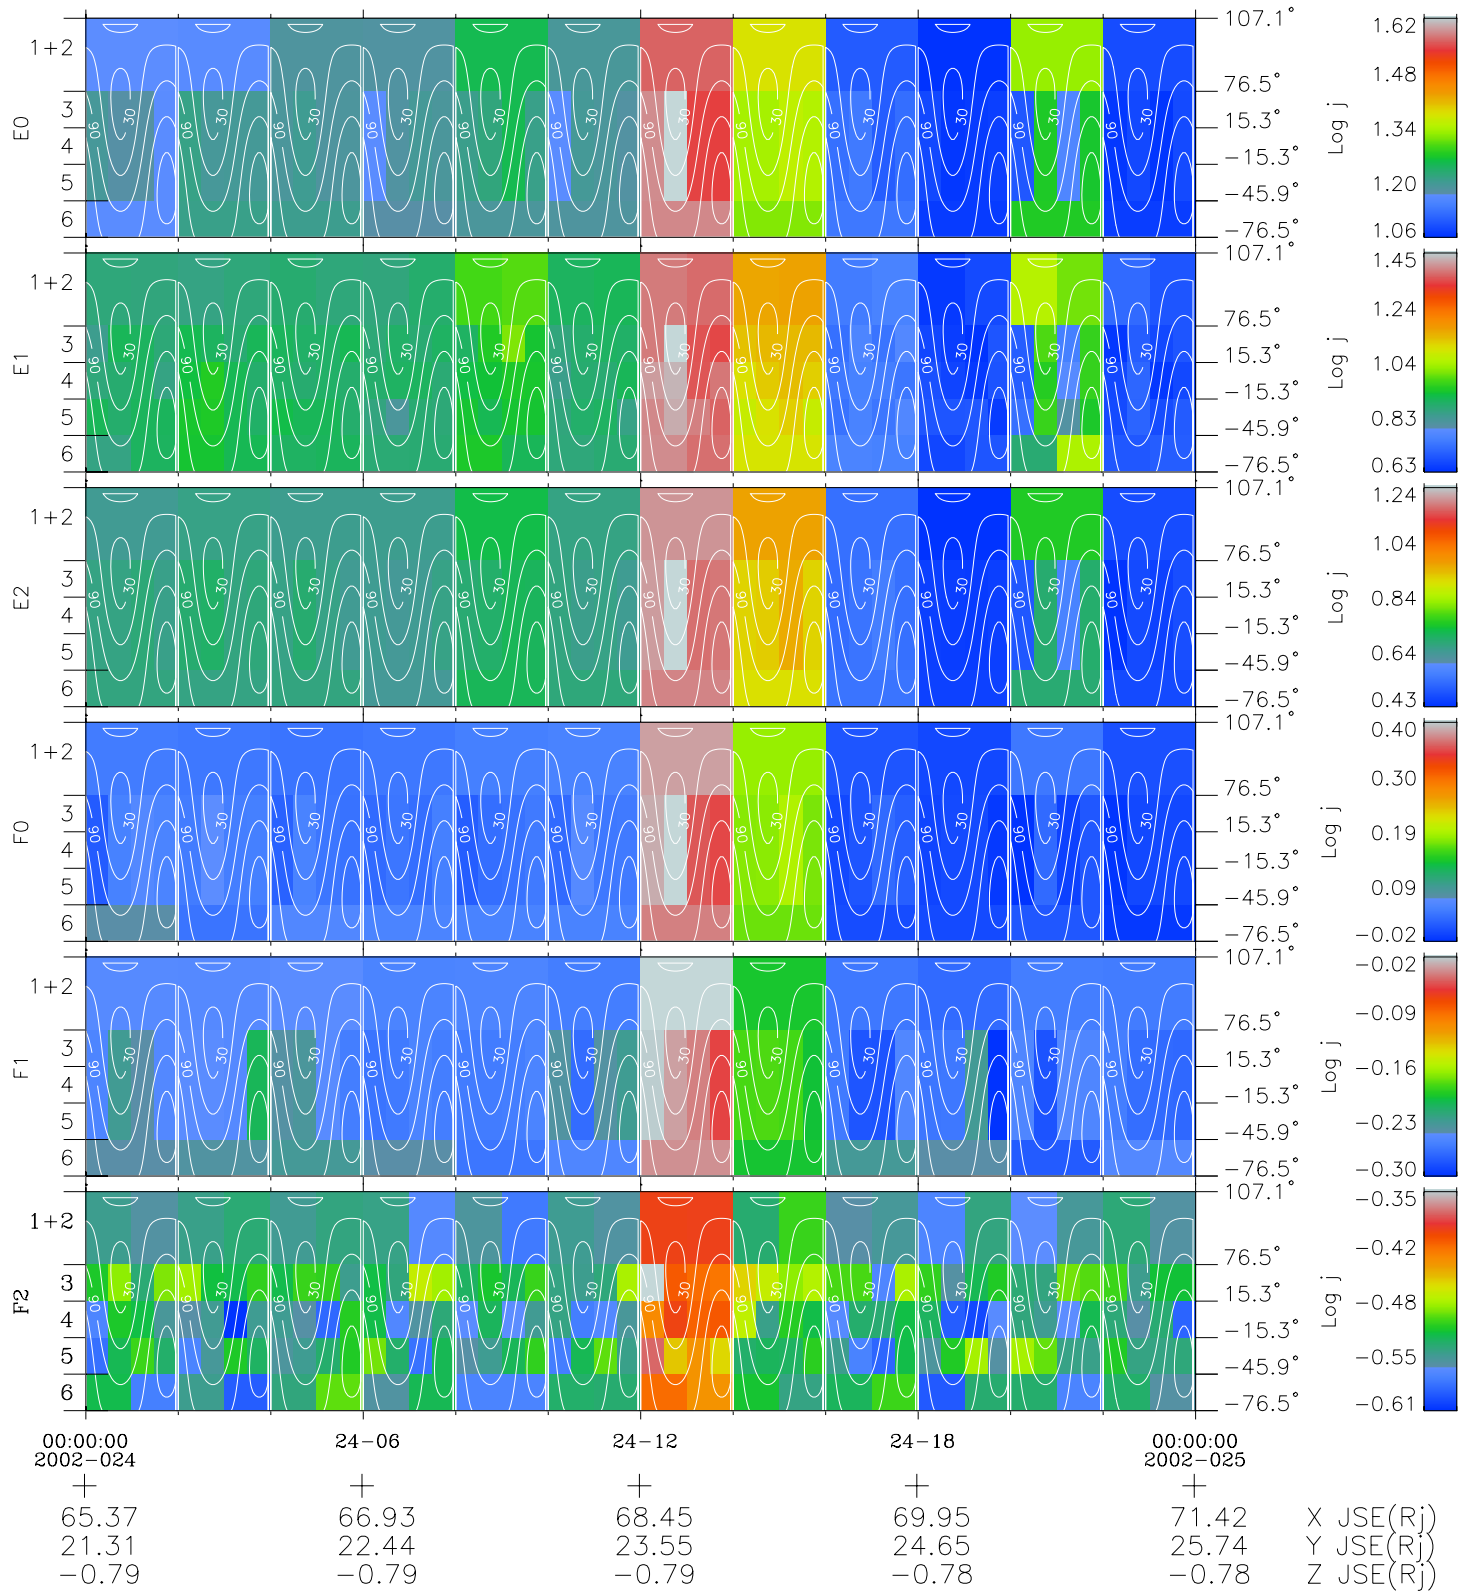

Galileo EPD Real Time All-Sky Anisotropies 02024

Software Version: RTSKY_FLUX V 1.20
 Data Production: 28-00-02
 Plot Production: Mon Jan 28 02:12:19 2002
 Color File: wondr3
 Geofactor File: 1.1

- ◇ = Jupiter look direction
- = Corotation look direction