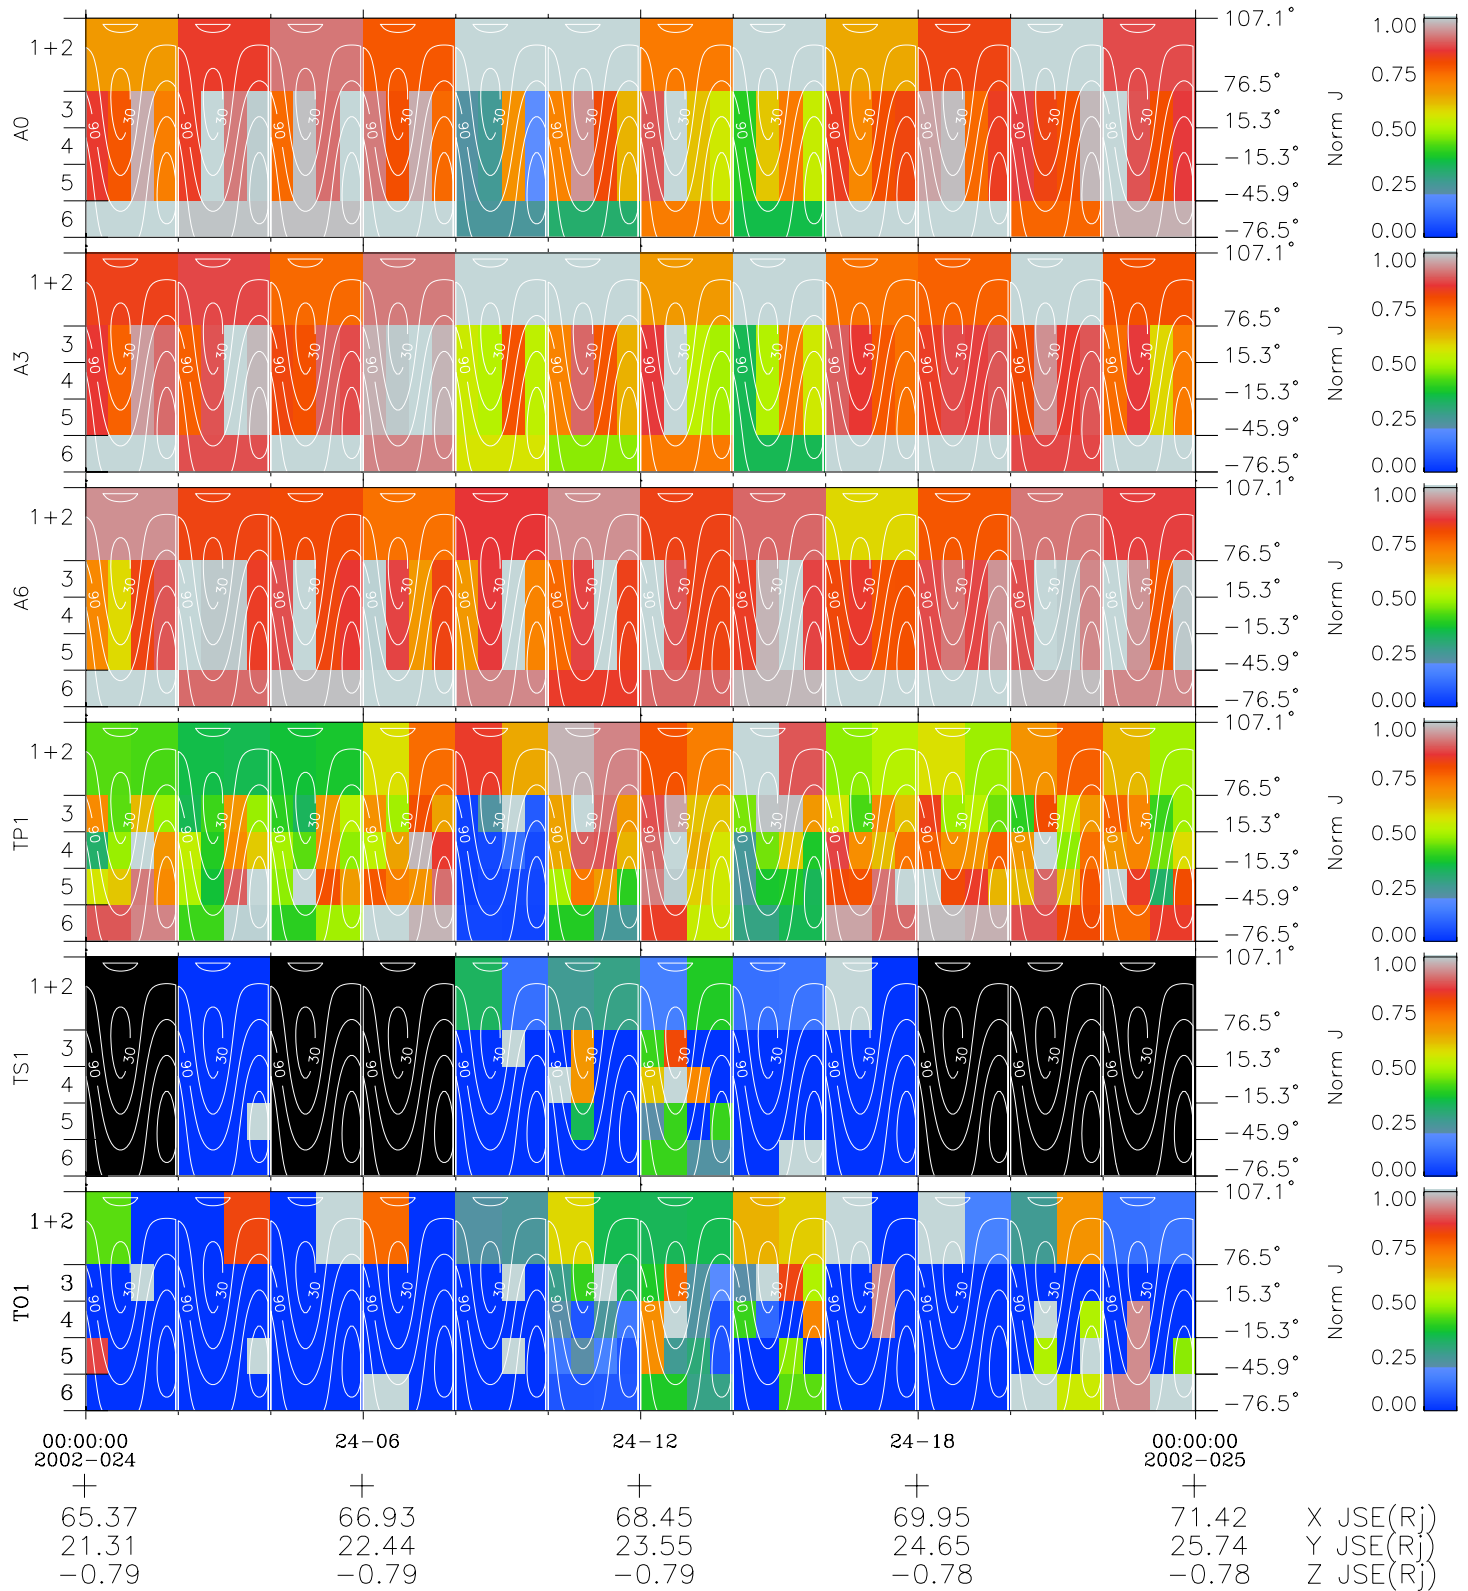

Galileo EPD Real Time All-Sky Anisotropies 02024

Software Version: RTSKY_NORM V 1.20
 Data Production: 28-00-02
 Plot Production: Mon Jan 28 02:12:26 2002
 Color File: wondr3
 Geofactor File: 1.1

◇ = Jupiter look direction
 □ = Corotation look direction